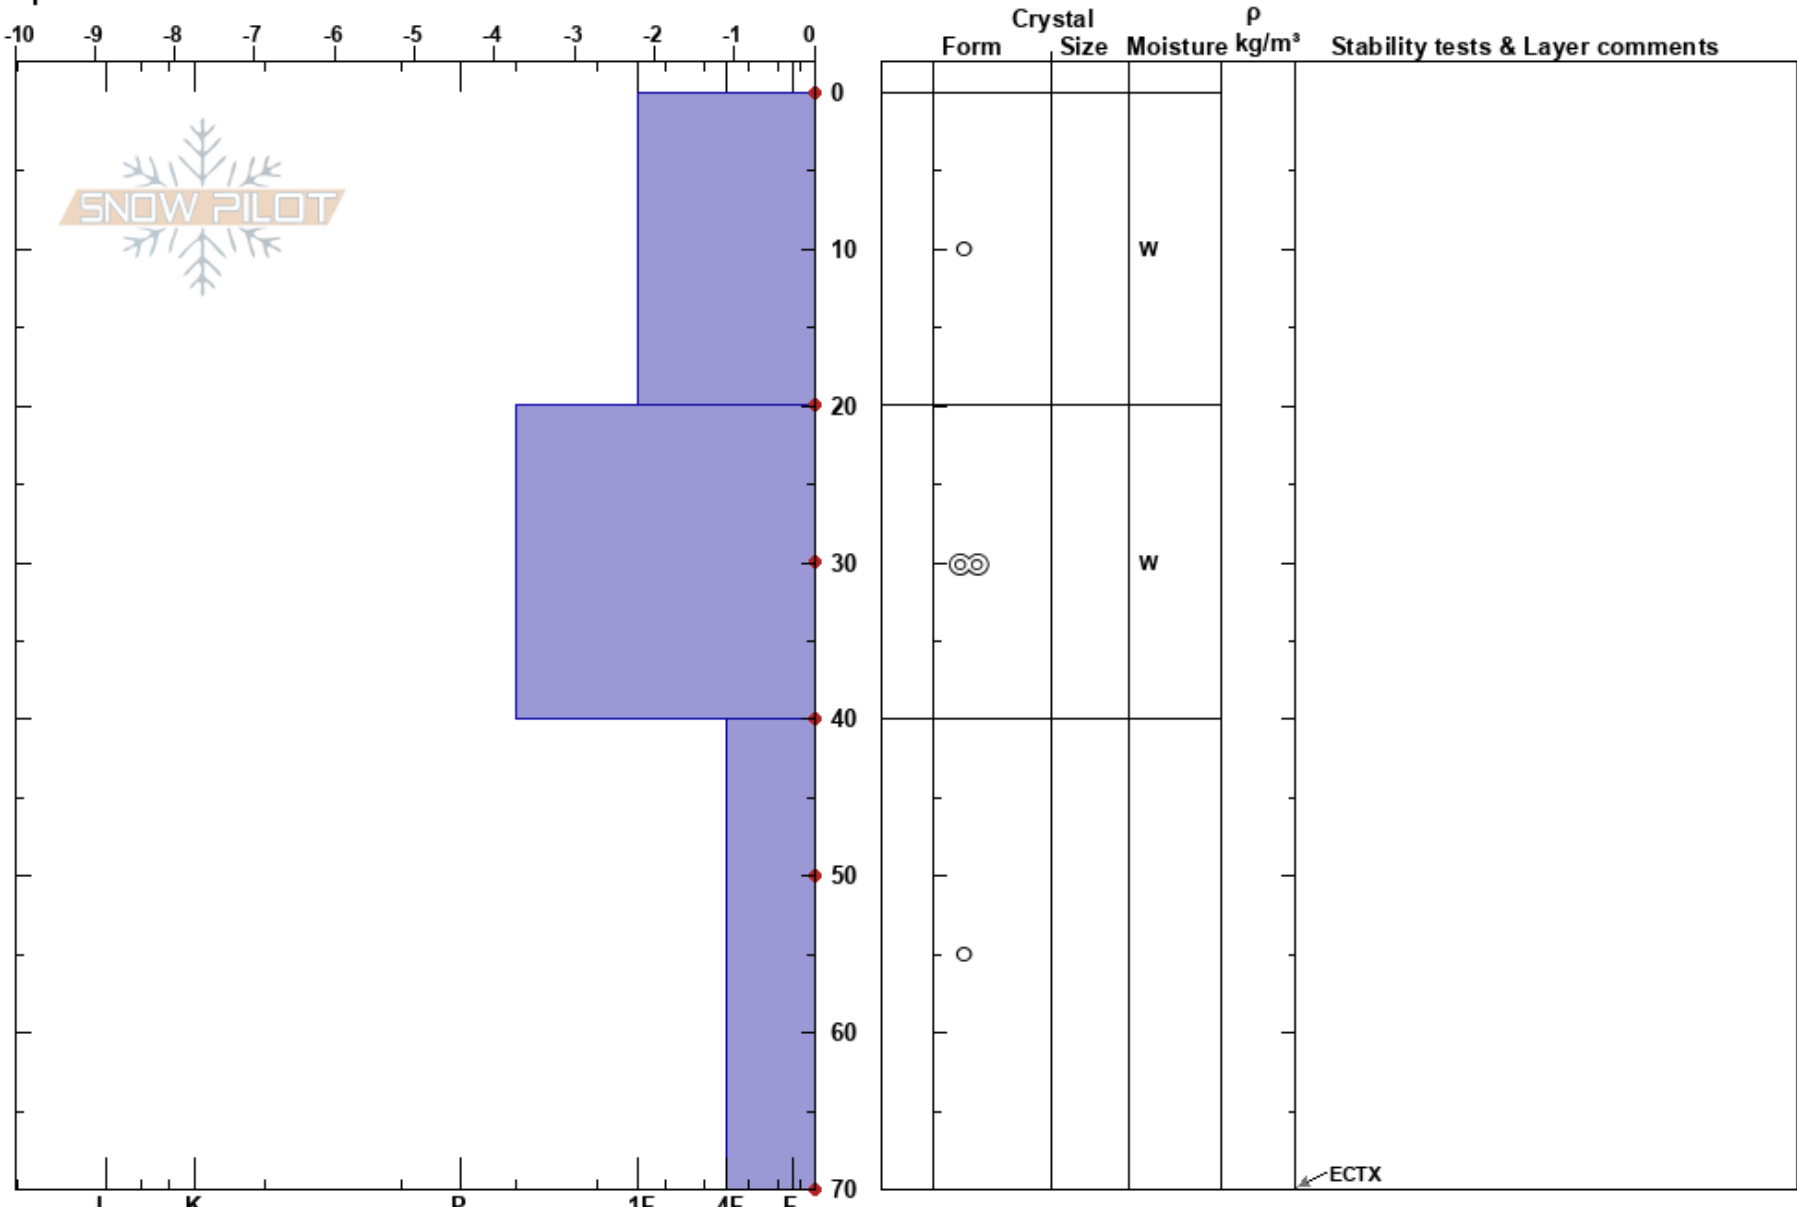

Drommen
 Bydalen
 Sweden
 Elevation: 830 m
 Aspect:
 Specifics:

Karin Trolin
 16/01/2025 - 10:30
 Co-ord: 63.08204N, 13.78943E
 Slope Angle:
 Wind Loading: no

Stability:
 Air Temperature: 6°C
 Sky Cover: FEW
 Precipitation: NO
 Wind: W Moderate

HS:70 Layer Notes:

Notes: I K P 1F 4F F