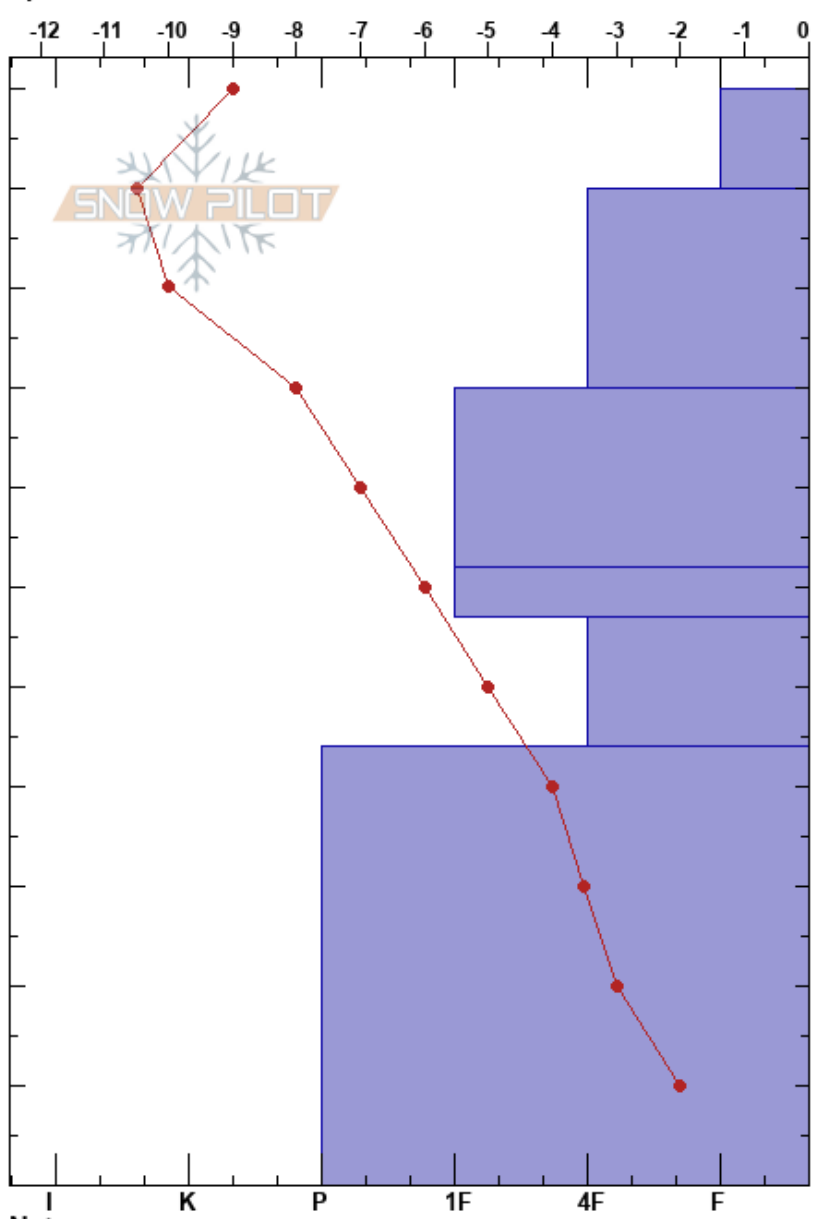

Pit 1
 San Juan Range
 CO
 Elevation: 11471 ft
 Aspect: NW

chloe callender
 01/14/2025 - 12:16pm
 Co-ord: 37.97424N, -104.88648W
 Slope Angle: 12°
 Wind Loading:

Stability:
 Air Temperature: -11°C
 Sky Cover: FEW
 Precipitation: NO
 Wind: SW Light Breeze

HS:110
 PF:56 57-44cm:Problematic layer
 PS:20

Specifics: Ski tracks on slope; We skied slope; Snowmobile tracks on slope

Elevation (ft)	Crystal		Moisture	ρ kg/m ³	Stability tests & Layer comments
	Form	Size			
110		5			
	/	1-1.5	D	226.92	
100				226.92	
	⊖	2-3	D	250	
90				250	
	⊖ (●)	1-2(1.5)	D	365.38	
80				365.38	
	⊖	2-3	D	403.85	
70				403.84	
	● (⊖)	3-3.5 (3.5)	D	365.38	
60				365.38	
	^	2-3		384.62	
50				384.62	
				ECTX	