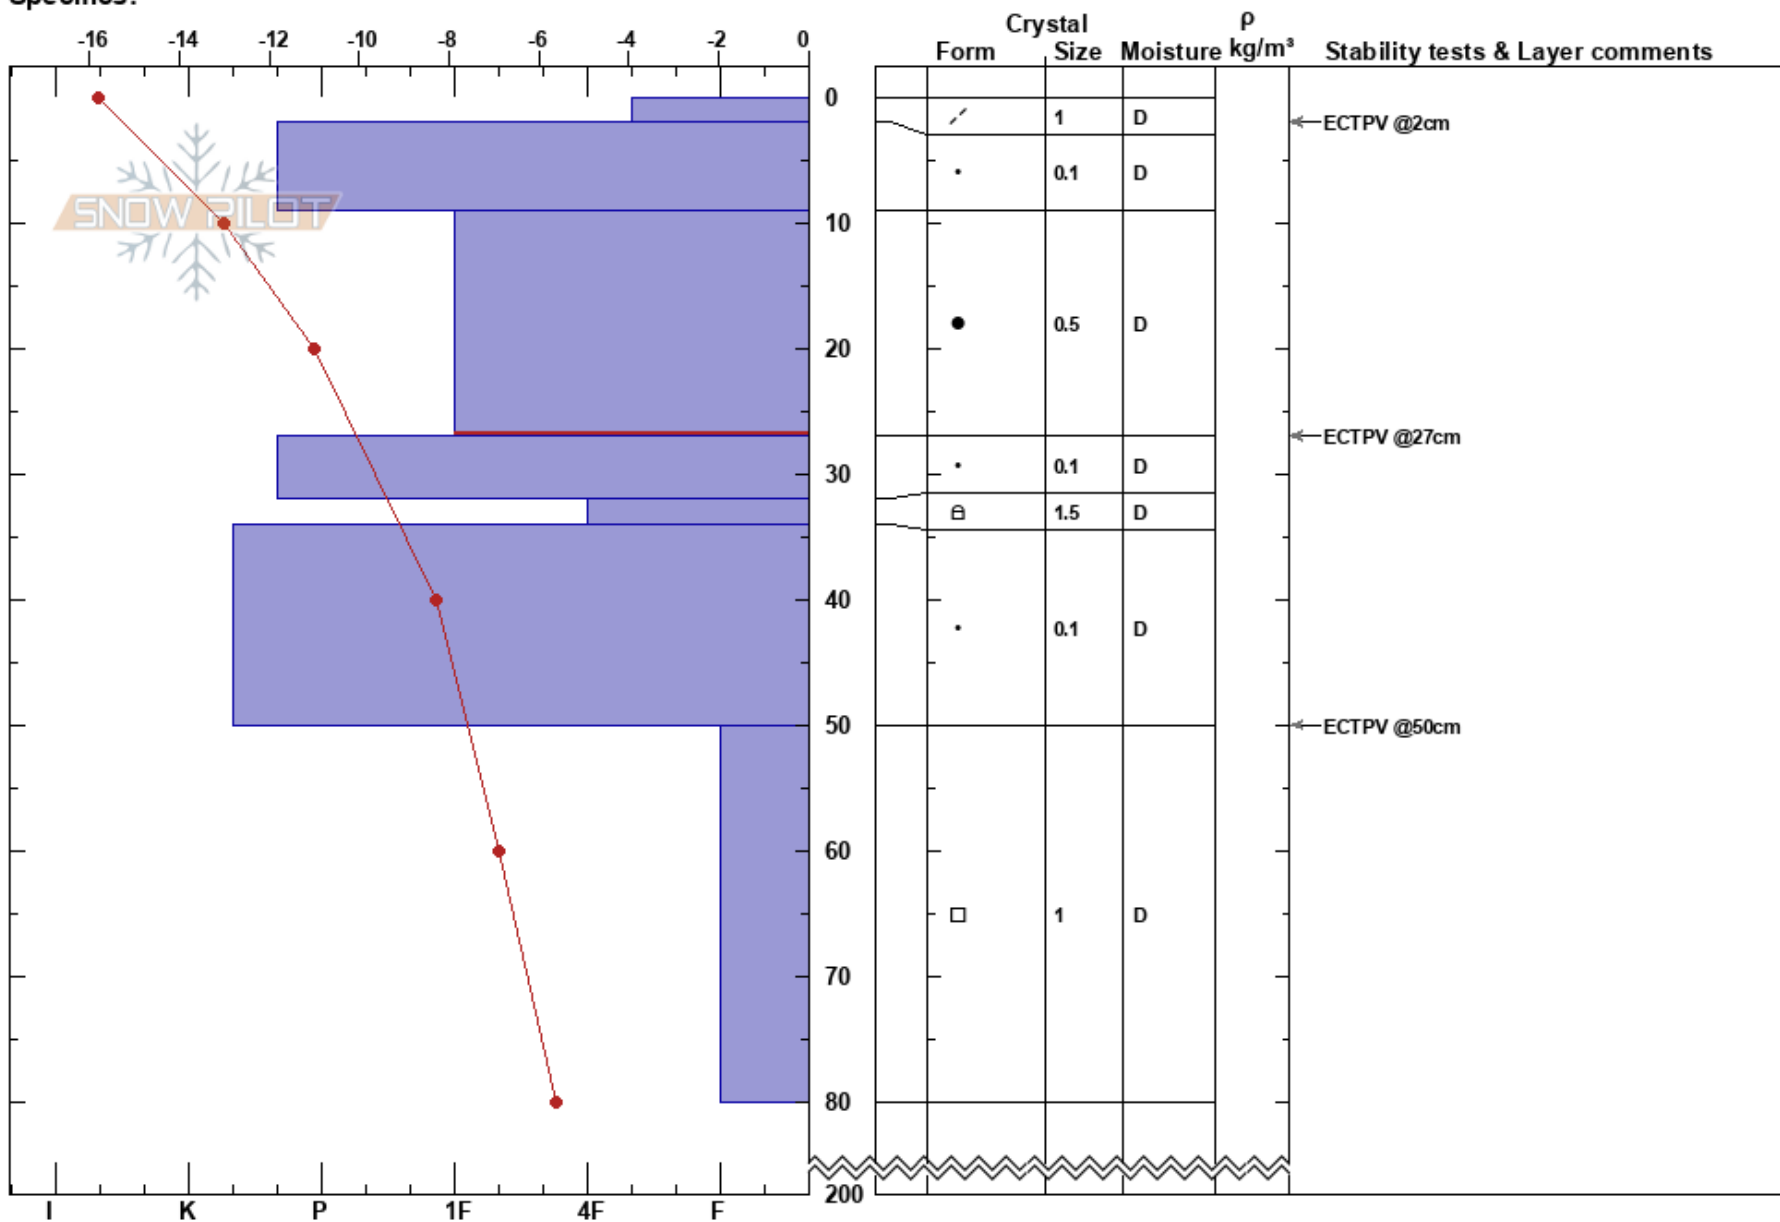

Svensborgdalen 15/2/18  
 Svensbagdalen  
 Norway  
 Elevation: 483 m  
 Aspect: NE  
 Specifics:

Robert Scott  
 15/02/2018 - 10:00  
 Co-ord: 34W DB 37073 68675  
 Slope Angle: 25°  
 Wind Loading: previous

Stability:  
 Air Temperature: -10°C  
 Sky Cover: FEW  
 Precipitation: NO  
 Wind:  
 HS:200  
 PF:1  
 9-27cm: Problematic layer

Notes: