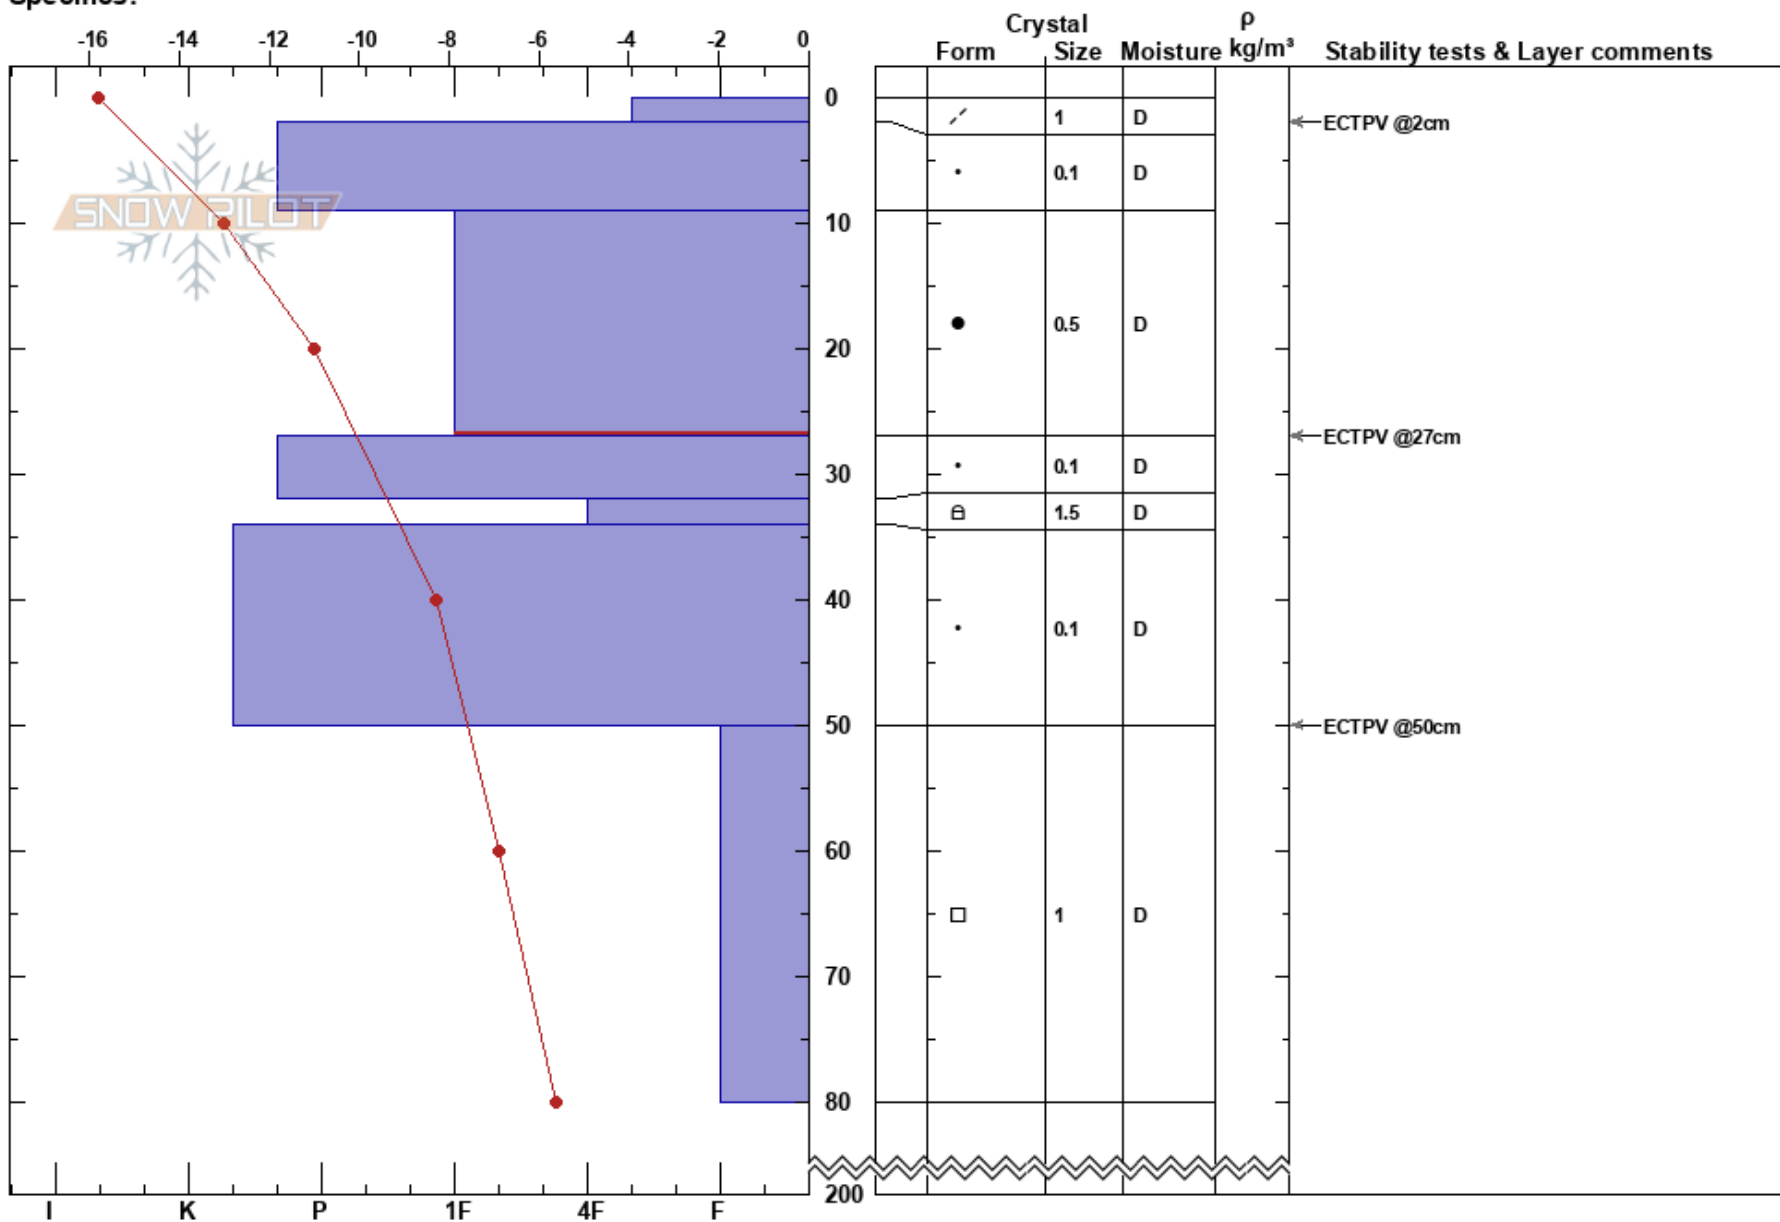

Svensborgdalen 15/2/18
 Svensbagdalen
 Norway
 Elevation: 483 m
 Aspect: NE
 Specifics:

Robert Scott
 15/02/2018 - 10:00
 Co-ord: 34W DB 37073 68675
 Slope Angle: 25°
 Wind Loading: previous

Stability:
 Air Temperature: -10°C
 Sky Cover: FEW
 Precipitation: NO
 Wind:
 HS:200
 PF:1
 9-27cm: Problematic layer