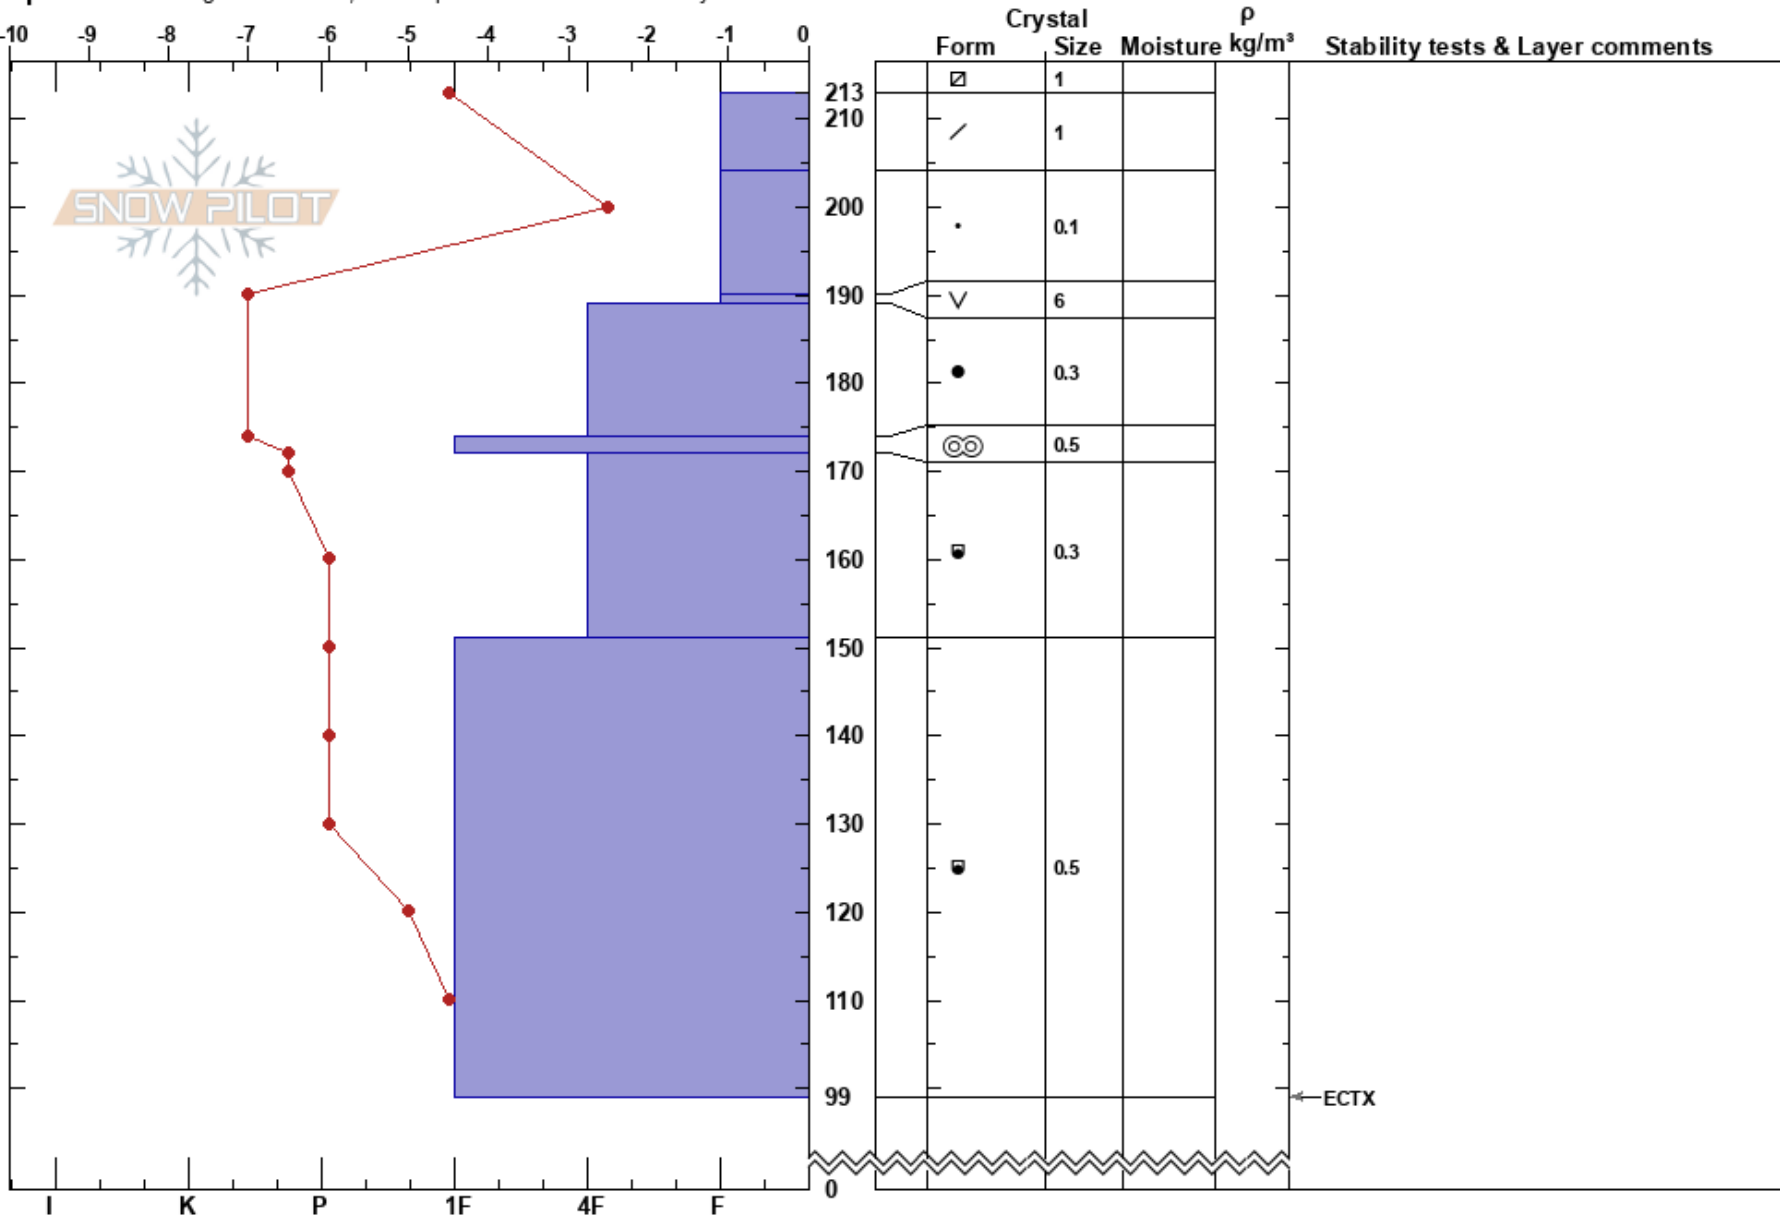

BSU Wx Station
 Payette National Forest
 ID

Coleman Kane
 01/15/2025 - 12:00pm
 Co-ord: 11T 568292W 4983235N

Stability:
 Air Temperature:
 Sky Cover:
 Precipitation:
 Wind:

HS:213
 Layer Notes:
 190-189cm:Problematic layer

Elevation:
 Aspect:
 Wind Loading:
 Specifics: Pit dug in a Ski Area; Pit is representative of backcountry

Notes: