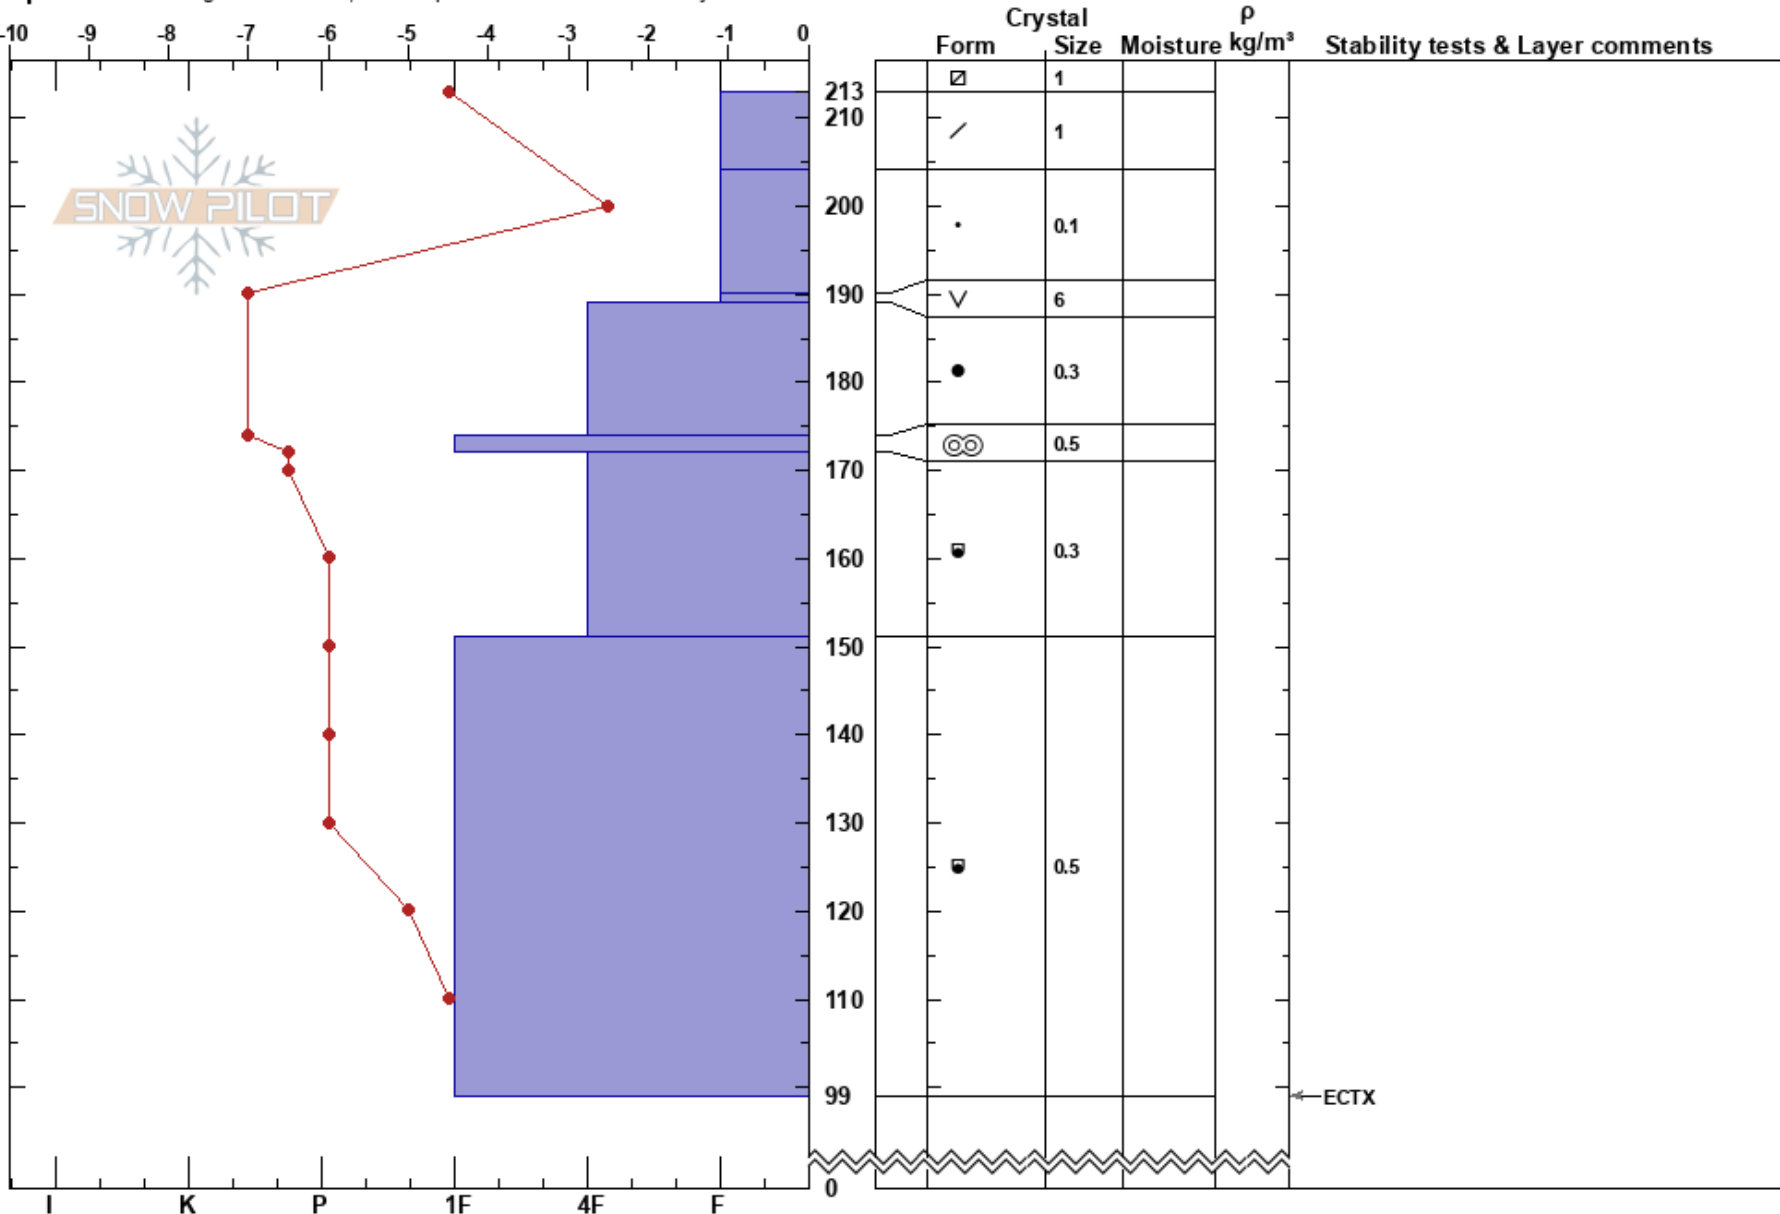

BSU Wx Station
Payette National Forest
ID

Coleman Kane
01/15/2025 - 12:00pm
Co-ord: 11T 568292W 4983235N

Stability:
Air Temperature:
Sky Cover:
Precipitation:
Wind:

HS:213
Layer Notes:
190-189cm:Problematic layer

Elevation:
Aspect:
Wind Loading:
Specifics: Pit dug in a Ski Area; Pit is representative of backcountry

Notes: