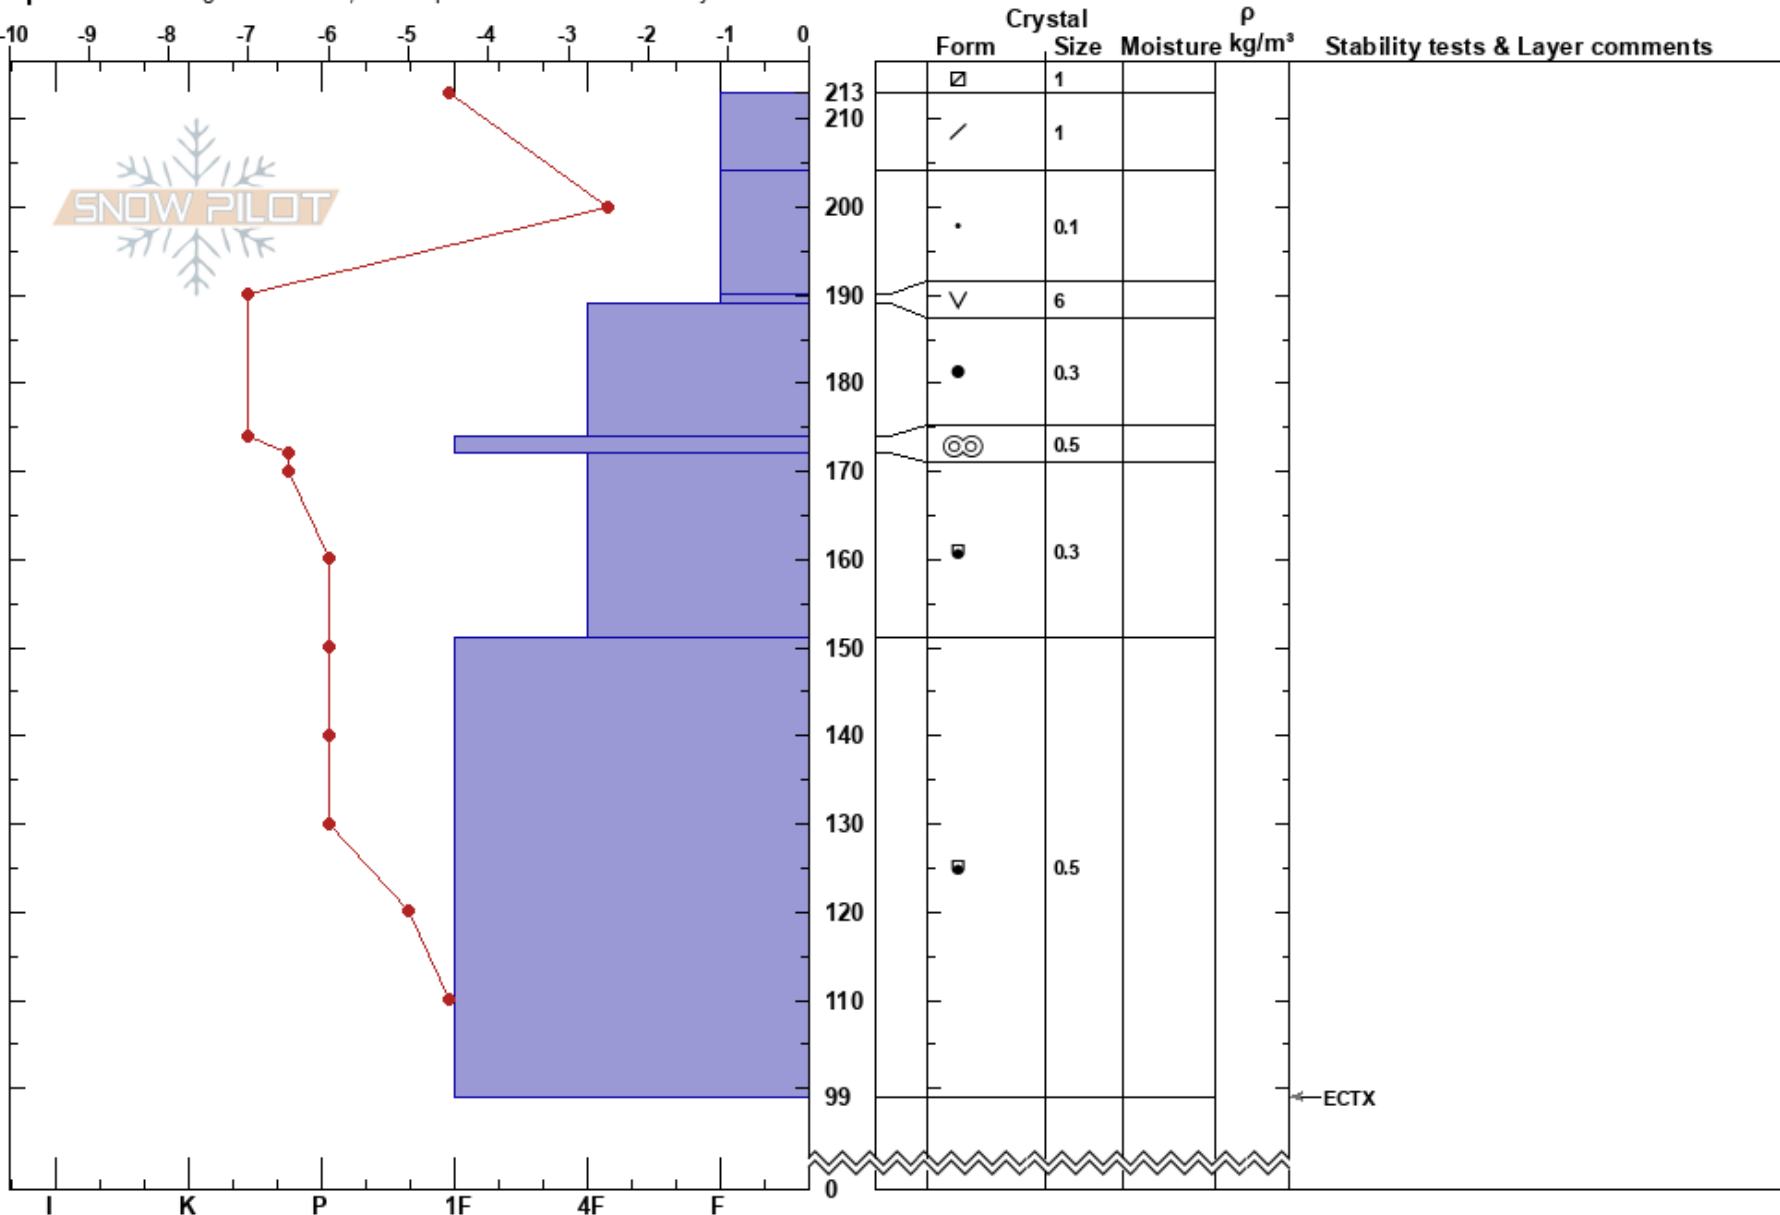

BSU Wx Station  
 Payette National Forest  
 ID

Coleman Kane  
 01/15/2025 - 12:00pm  
 Co-ord: 11T 568292W 4983235N

Stability:  
 Air Temperature:  
 Sky Cover:  
 Precipitation:  
 Wind:

HS:213  
 Layer Notes:  
 190-189cm:Problematic layer

Elevation:  
 Aspect:  
 Wind Loading:  
 Specifics: Pit dug in a Ski Area; Pit is representative of backcountry

Notes: