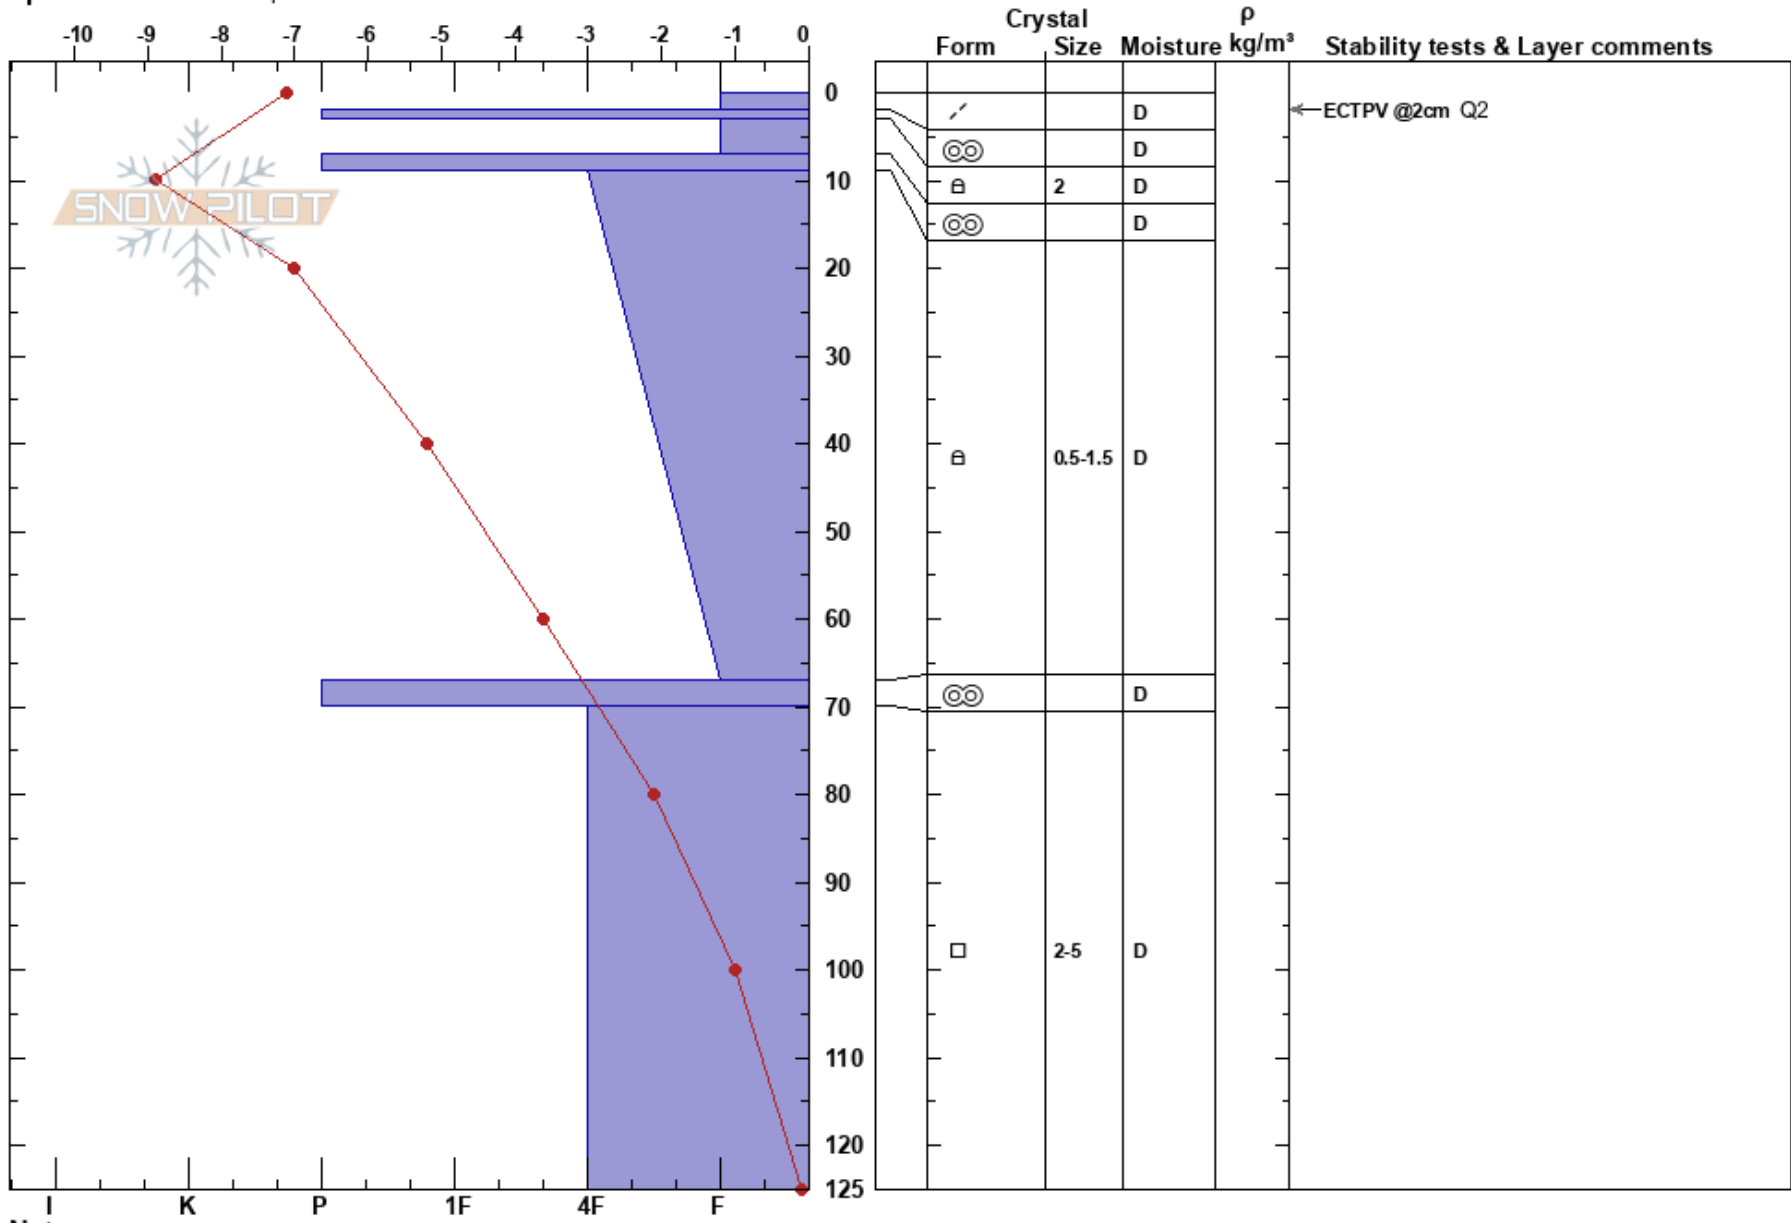

Hattavarre NOR
 Tamok
 Norway
 Elevation: 513 m
 Aspect: S
 Specifics: We skied slope

Ales Hocevar
 15/02/2018 - 10:30
 Co-ord: 34W DB 39928 63598
 Slope Angle: 40°
 Wind Loading:

Stability: HS:125
 Air Temperature: -7.4°C PF:30
 Sky Cover: FEW
 Precipitation: NO
 Wind:

Layer Notes:

Notes: