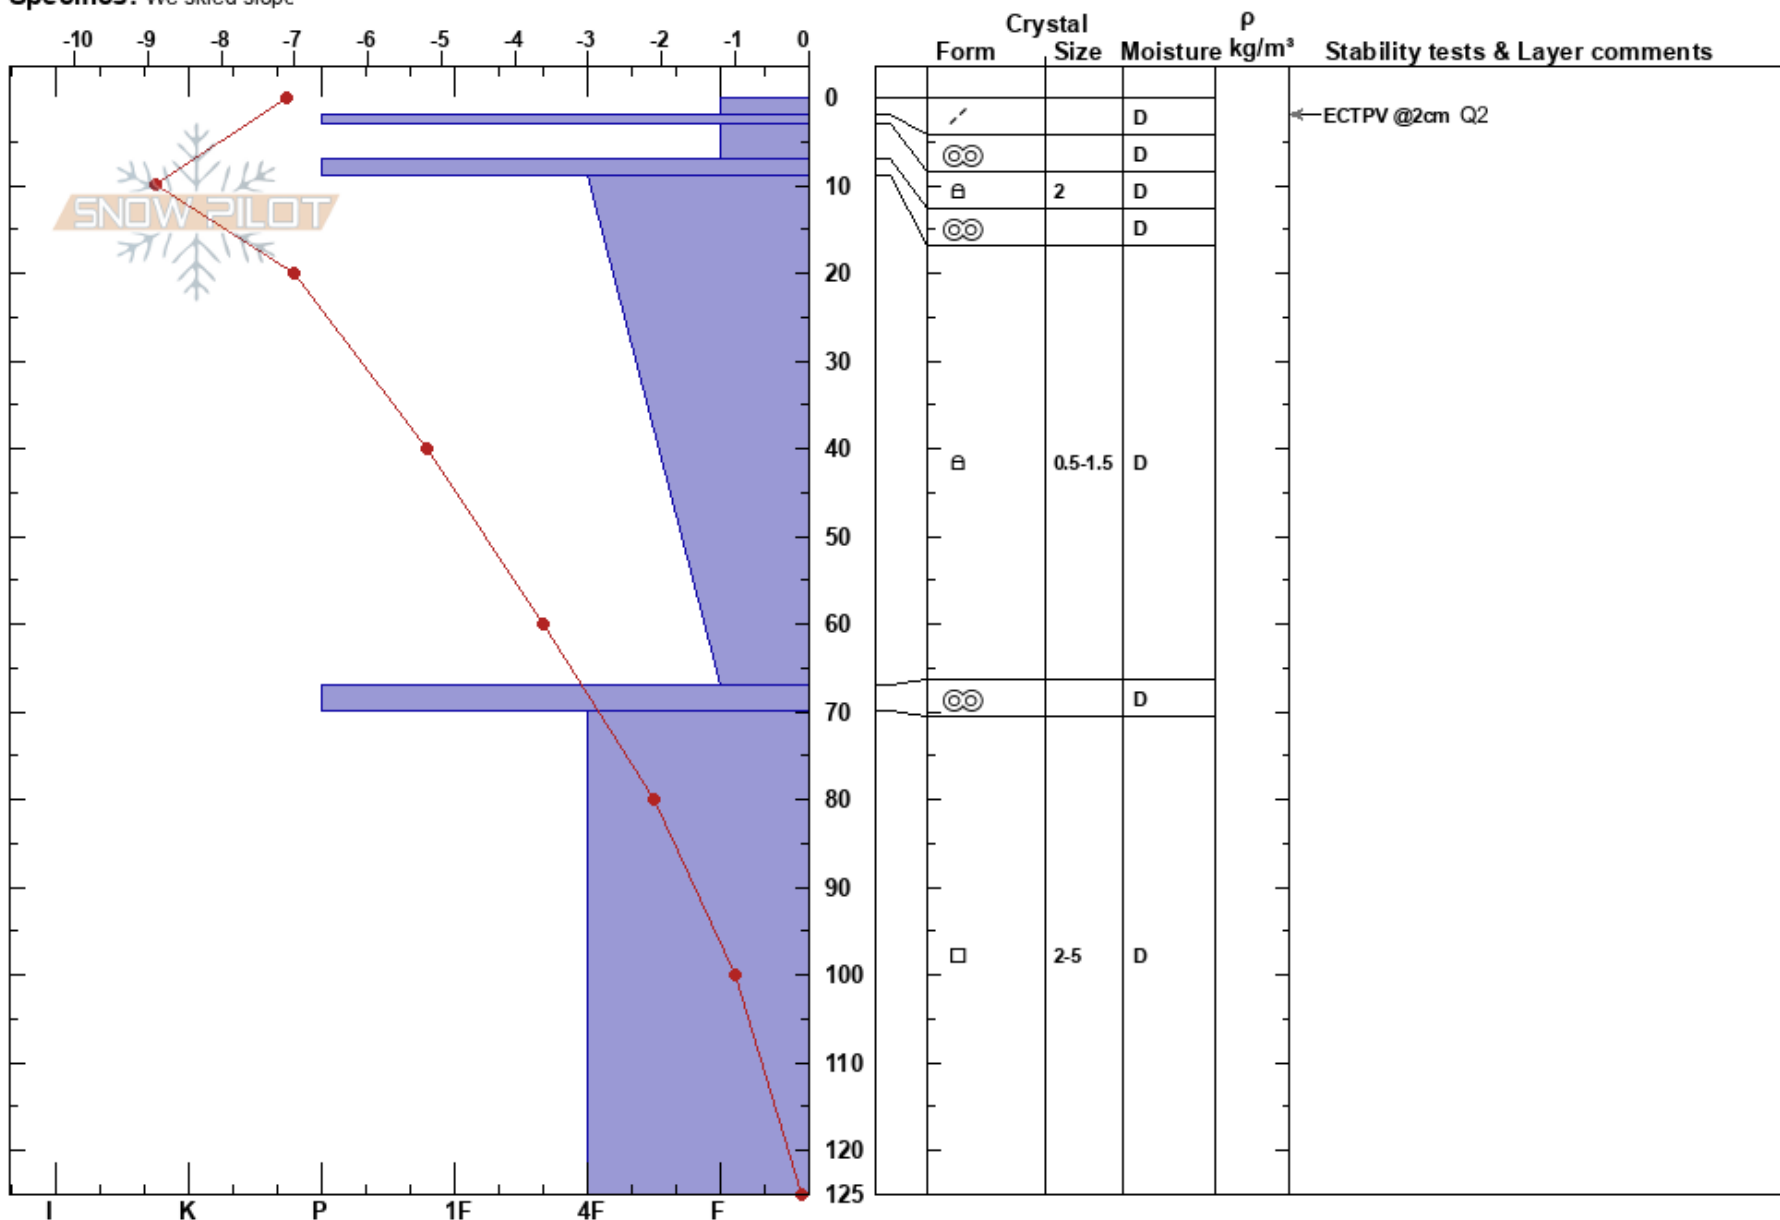

Hattavarre NOR
 Tamok
 Norway
 Elevation: 513 m
 Aspect: S
 Specifics: We skied slope

Ales Hocevar
 15/02/2018 - 10:30
 Co-ord: 34W DB 39928 63598
 Slope Angle: 40°
 Wind Loading:

Stability: HS:125
 Air Temperature: -7.4°C PF:30
 Sky Cover: FEW
 Precipitation: NO
 Wind:

Layer Notes:

Notes: