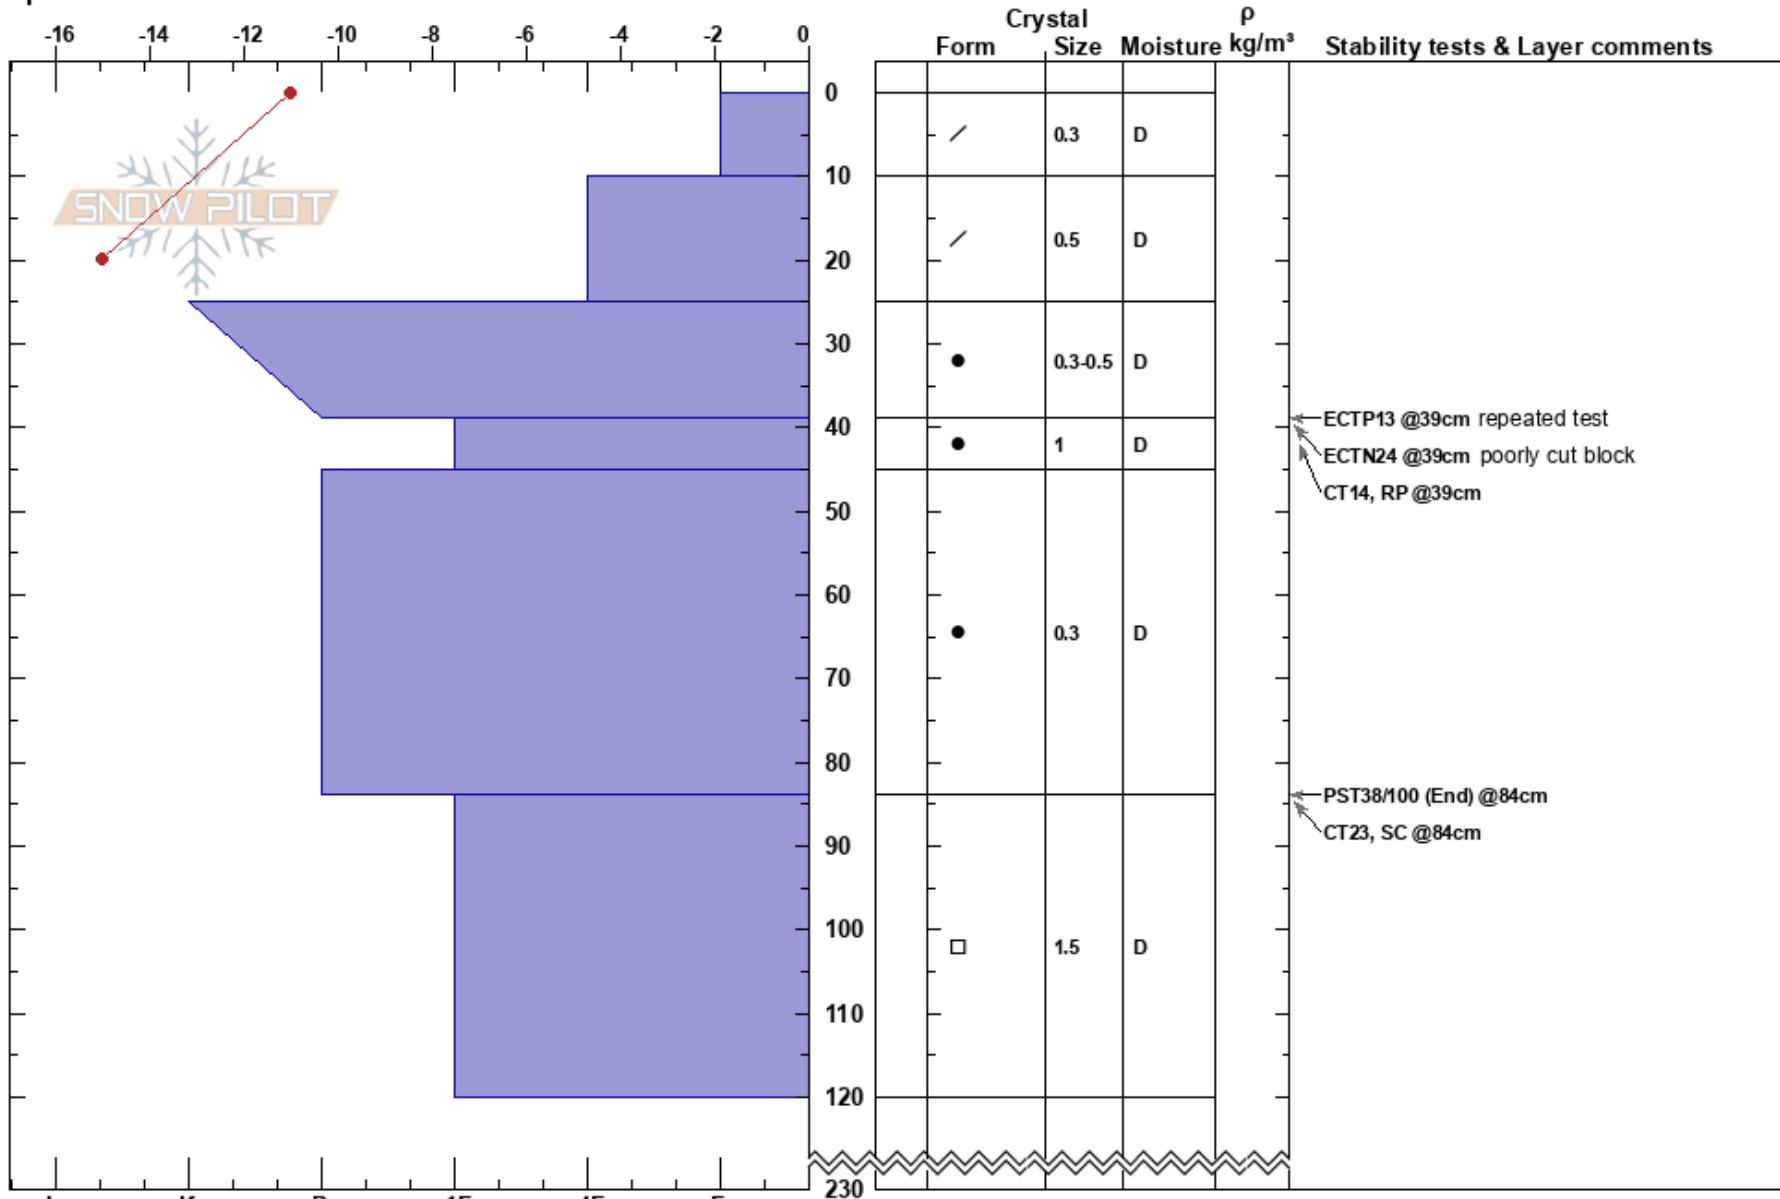

Upper Richmond Basin
 San Juan Range
 CO
Elevation: 12030 ft
Aspect: N
Specifics:

Peter Wadsworth
 01/15/2025 - 11:45am
Co-ord: 37.94066N, -107.71043W
Slope Angle: 18°
Wind Loading: no

Stability:
Air Temperature: -5°C
Sky Cover: CLR
Precipitation: NO
Wind: S Light Breeze

HS:230
PF:35 25-39cm:Problematic layer
PS: 15

Notes: pit dug in a rolling alpine meadow.
 part of a SAS Pro 1 class at Hayden Mountain Lodge