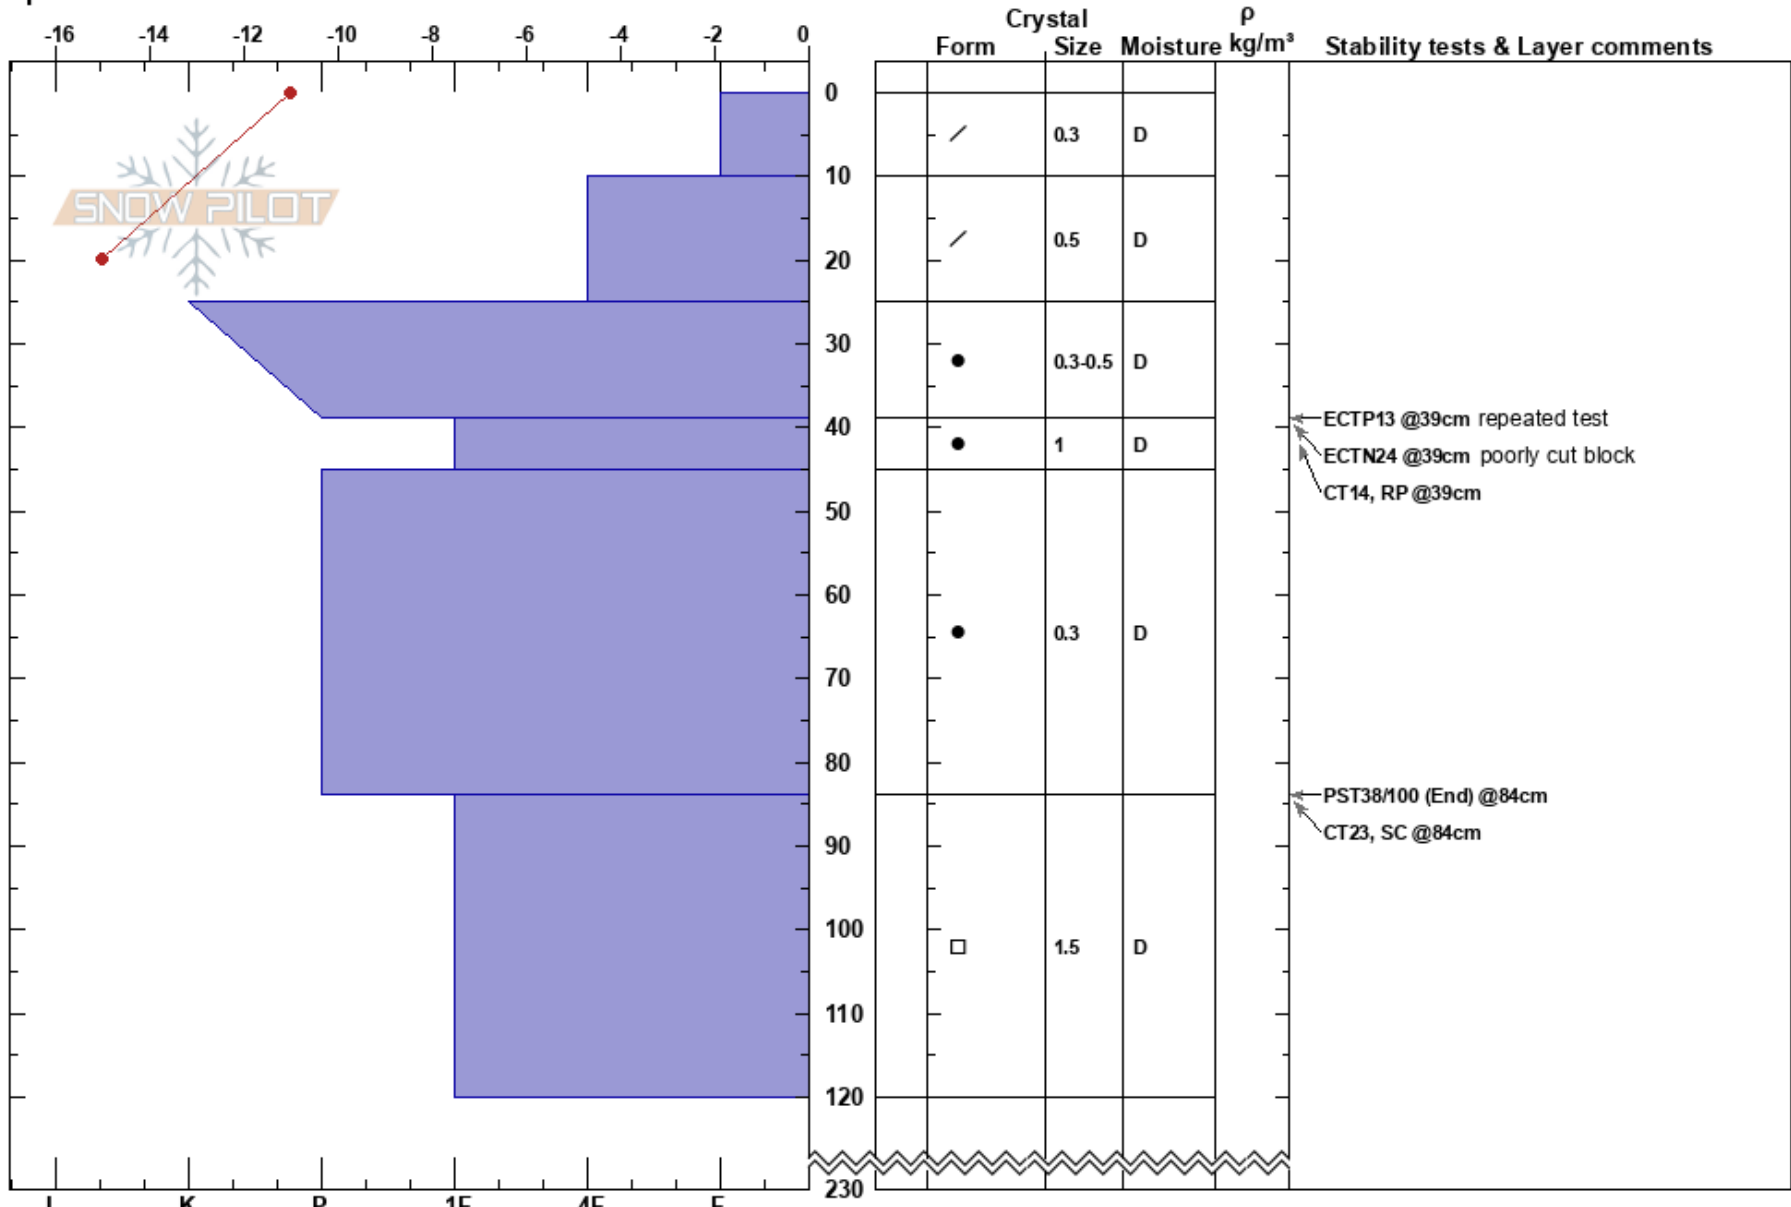

Upper Richmond Basin
 San Juan Range
 CO
 Elevation: 12030 ft
 Aspect: N
 Specifics:

Peter Wadsworth
 01/15/2025 - 11:45am
 Co-ord: 37.94066N, -107.71043W
 Slope Angle: 18°
 Wind Loading: no

Stability: **HS:230**
 Air Temperature: -5°C **PF:35** 25-39cm:Problematic layer
 Sky Cover: CLR **PS:15**
 Precipitation: NO
 Wind: S Light Breeze

Notes: pit dug in a rolling alpine meadow.
 part of a SAS Pro 1 class at Hayden Mountain Lodge