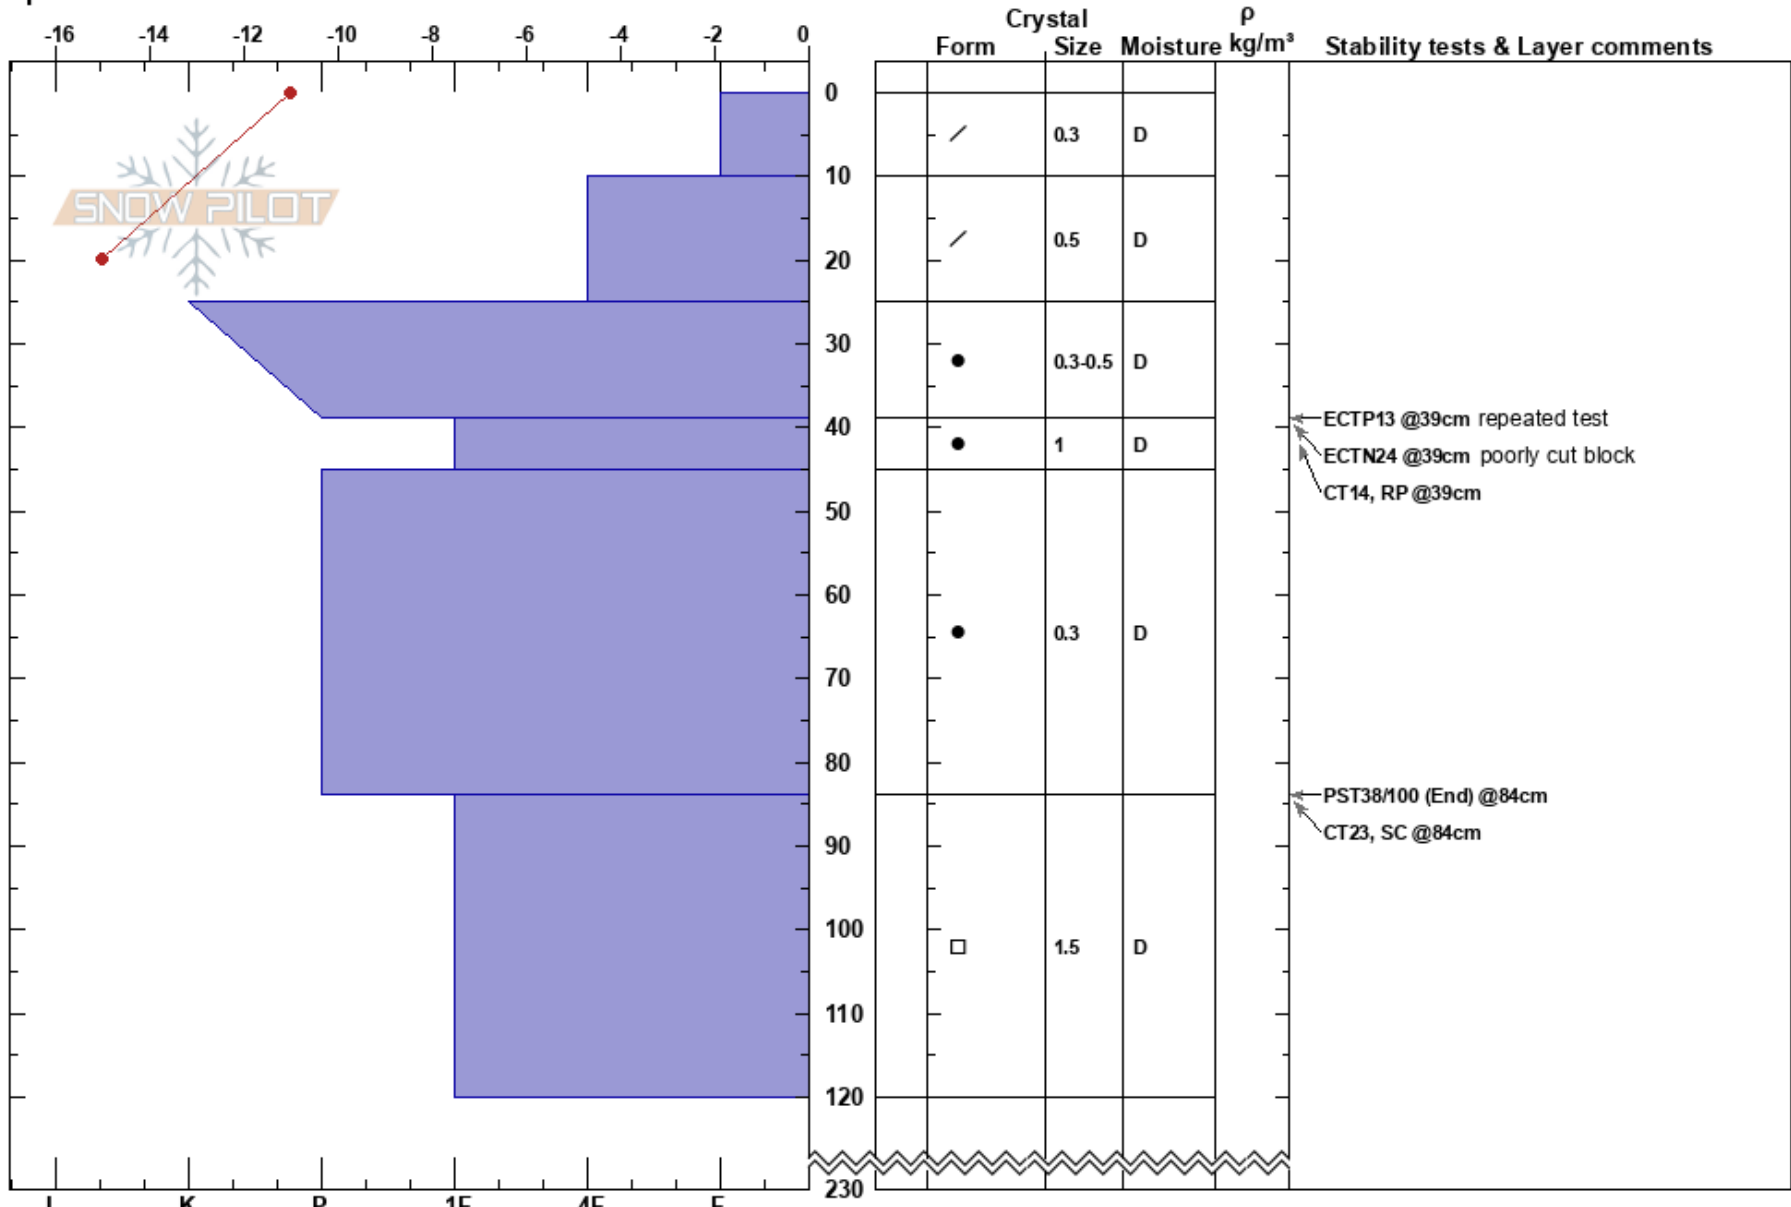

Upper Richmond Basin  
 San Juan Range  
 CO  
 Elevation: 12030 ft  
 Aspect: N  
 Specifics:

Peter Wadsworth  
 01/15/2025 - 11:45am  
 Co-ord: 37.94066N, -107.71043W  
 Slope Angle: 18°  
 Wind Loading: no

Stability: **HS:230**  
 Air Temperature: -5°C **PF:35** 25-39cm:Problematic layer  
 Sky Cover: CLR **PS:15**  
 Precipitation: NO  
 Wind: S Light Breeze

Notes: pit dug in a rolling alpine meadow.  
 part of a SAS Pro 1 class at Hayden Mountain Lodge