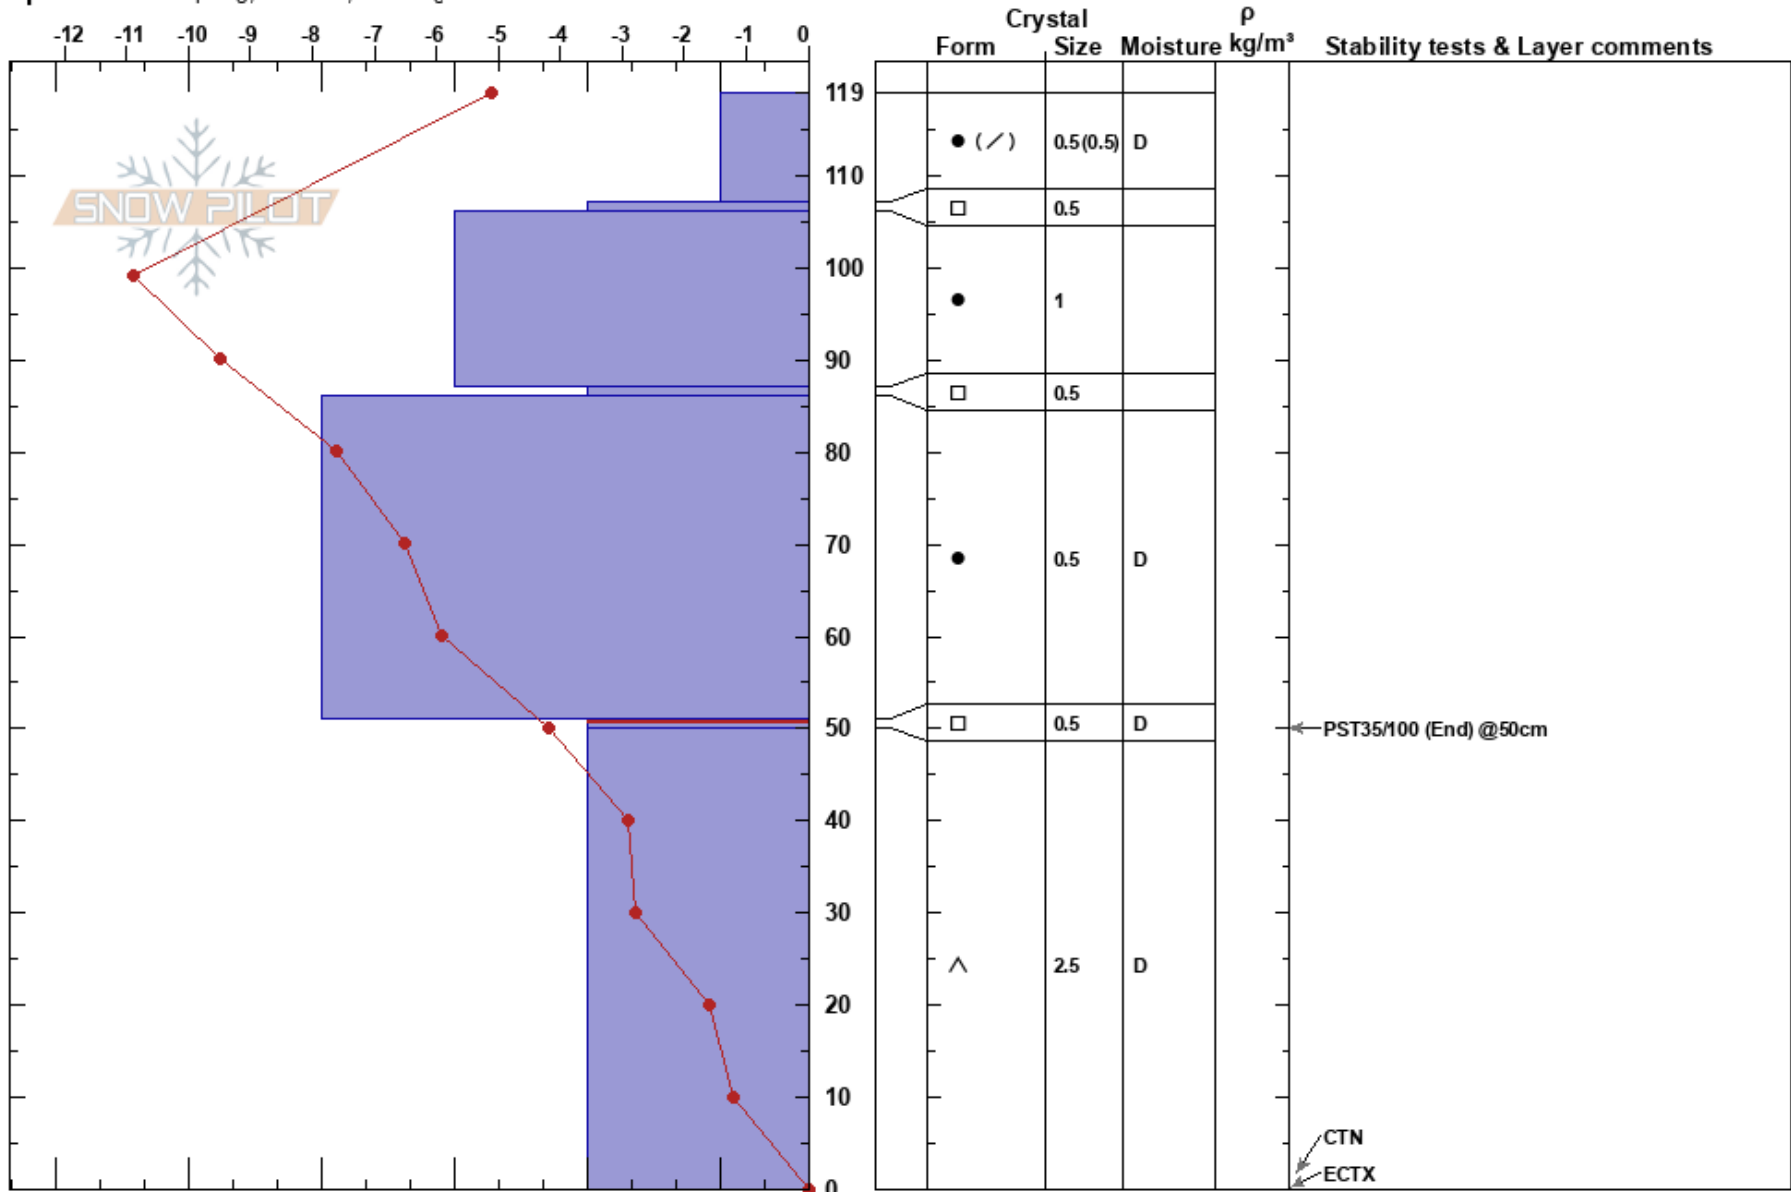

Mt. Trellease
 Front Range
 CO
Elevation: 11853 ft
Aspect: SW
Specifics: Collapsing, localized; Cracking
 Todd Strader
 01/15/2025 - 1:28pm
Co-ord: 39.68979N, -105.89887W
Slope Angle: 16°
Wind Loading: no

Stability:
Air Temperature: 0°C
Sky Cover: CLR
Precipitation: NO
Wind: NE Light Breeze
HS:119
PF:40 51-50cm:Problematic layer
PS:20

Notes:

CTN
 ECTX