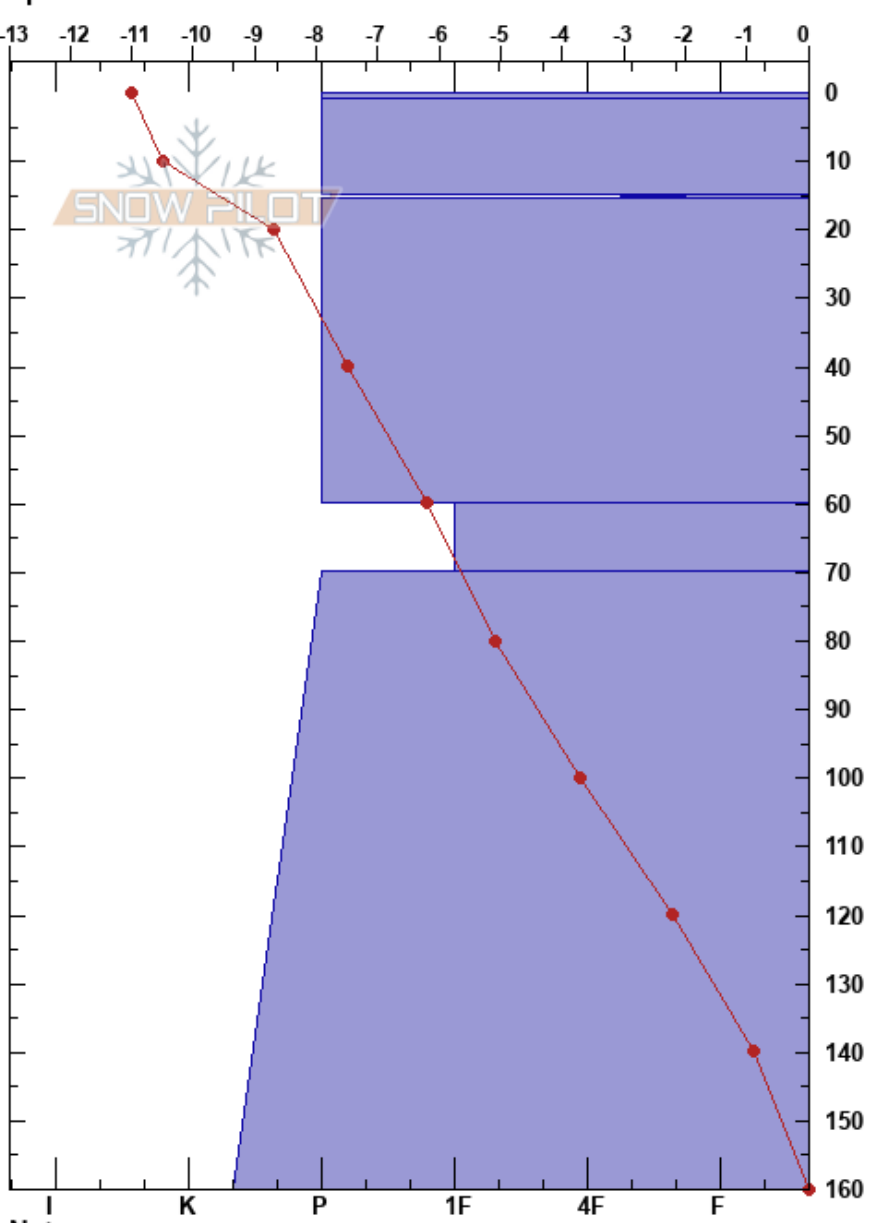

Svenborgdalen
 Svensborgdalen
 Norway
 Elevation: 534 m
 Aspect: NW
 Specifics:

Daniel Ravnholt
 15/02/2018 - 10:10
 Co-ord: 34W DB 37070 68601
 Slope Angle: 35°
 Wind Loading:

Stability:
 Air Temperature: -8.3°C
 Sky Cover: FEW
 Precipitation: NO
 Wind: SE Calm

HS:160
 PF:2
 15-15.5cm: Problematic layer

Form	Crystal		ρ kg/m ³	Stability tests & Layer comments
	Size	Moisture		
•	0.1	D		
•	0.3	D		
□	1	D		← ECTPV @15cm
☞		D		
⊖	2	D		
☞		D		

Notes: