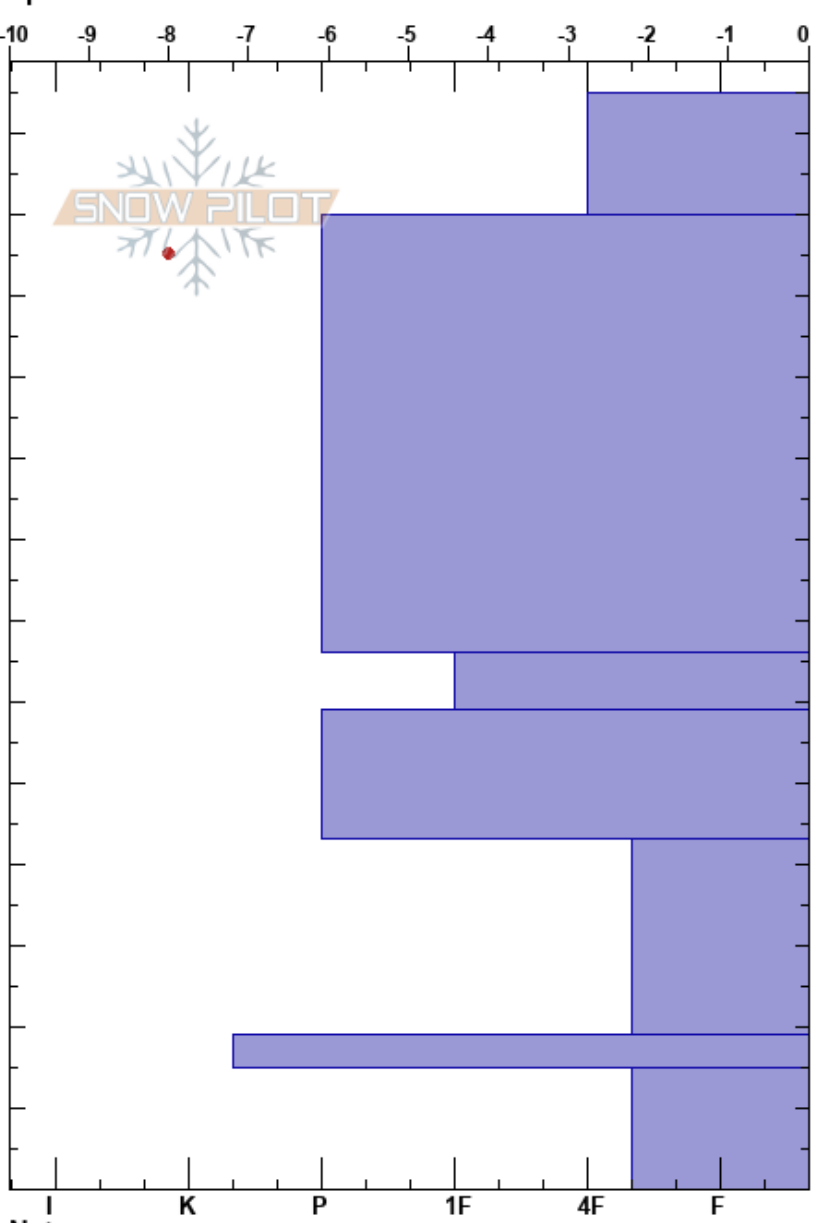

Awesome gate Pday3  
 Loveland Pass  
 CO  
 Elevation: 11960 ft  
 Aspect: E  
 Specifics:

alden goebel  
 01/15/2025 - 11:47am  
 Co-ord:  
 Slope Angle: 18°  
 Wind Loading:

Stability:  
 Air Temperature: 4°C  
 Sky Cover: CLR  
 Precipitation: NO  
 Wind: E Light Breeze

HS:135  
 Layer Notes:  
 43-19cm: Problematic layer

Height (cm)	Crystal		Moisture	$\rho$ kg/m <sup>3</sup>	Stability tests & Layer comments
	Form	Size			
135					
130					
120					
110					← CT13, SC @112cm
100					
90					
80					
70					
65					
60					
55					
50		1			
45					
40					
35		2			
30					
25					
20					
15					
10		4			
5					← CT28, SC @5cm
0					↙ ECTX