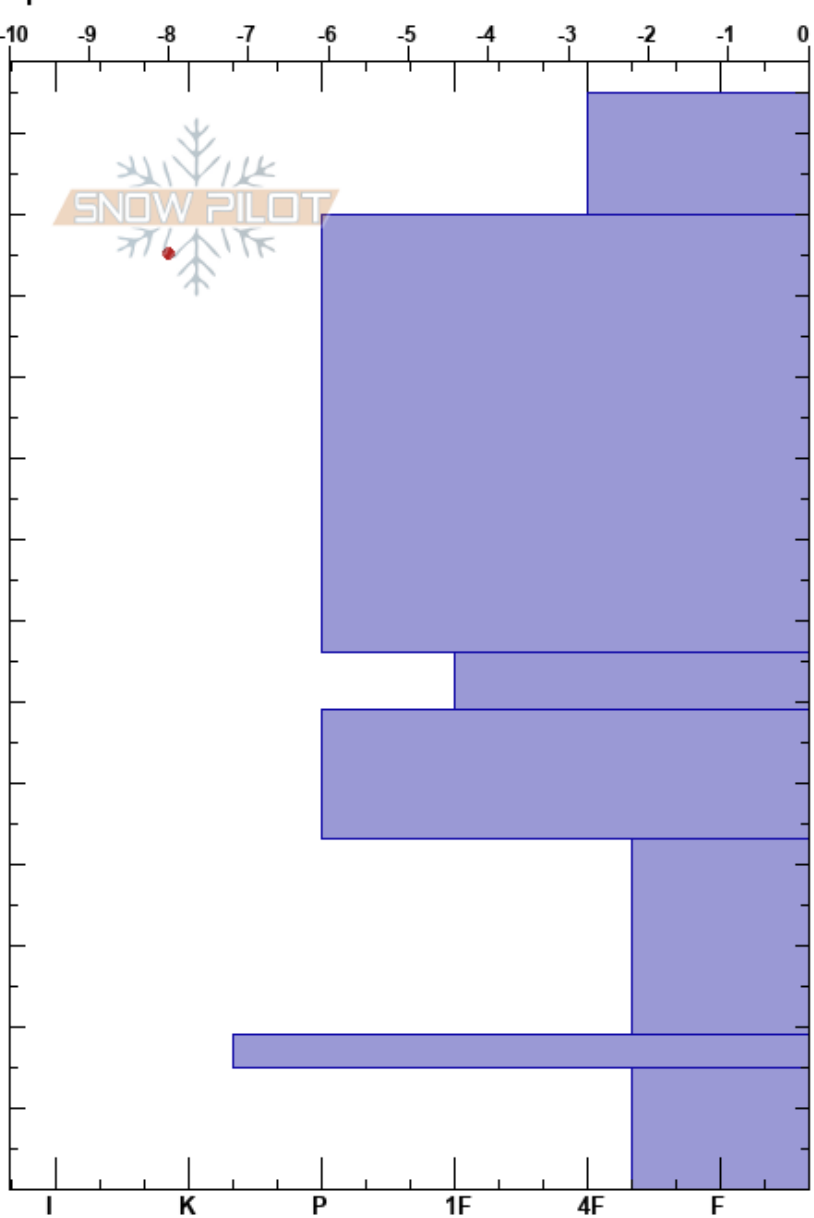

Awesome gate Pday3
 Loveland Pass
 CO
 Elevation: 11960 ft
 Aspect: E
 Specifics:

alden goebel
 01/15/2025 - 11:47am
 Co-ord:
 Slope Angle: 18°
 Wind Loading:

Stability:
 Air Temperature: 4°C
 Sky Cover: CLR
 Precipitation: NO
 Wind: E Light Breeze

HS:135
 Layer Notes:
 43-19cm: Problematic layer

Height (cm)	Crystal		Moisture	ρ kg/m ³	Stability tests & Layer comments
	Form	Size			
135 - 130					
120 - 65					
65 - 60					
60 - 45		1			
45 - 25		2			
25 - 15					
15 - 0		4			

Notes: ←CT13, SC @112cm
←CT28, SC @5cm
↙ECTX

Notes: