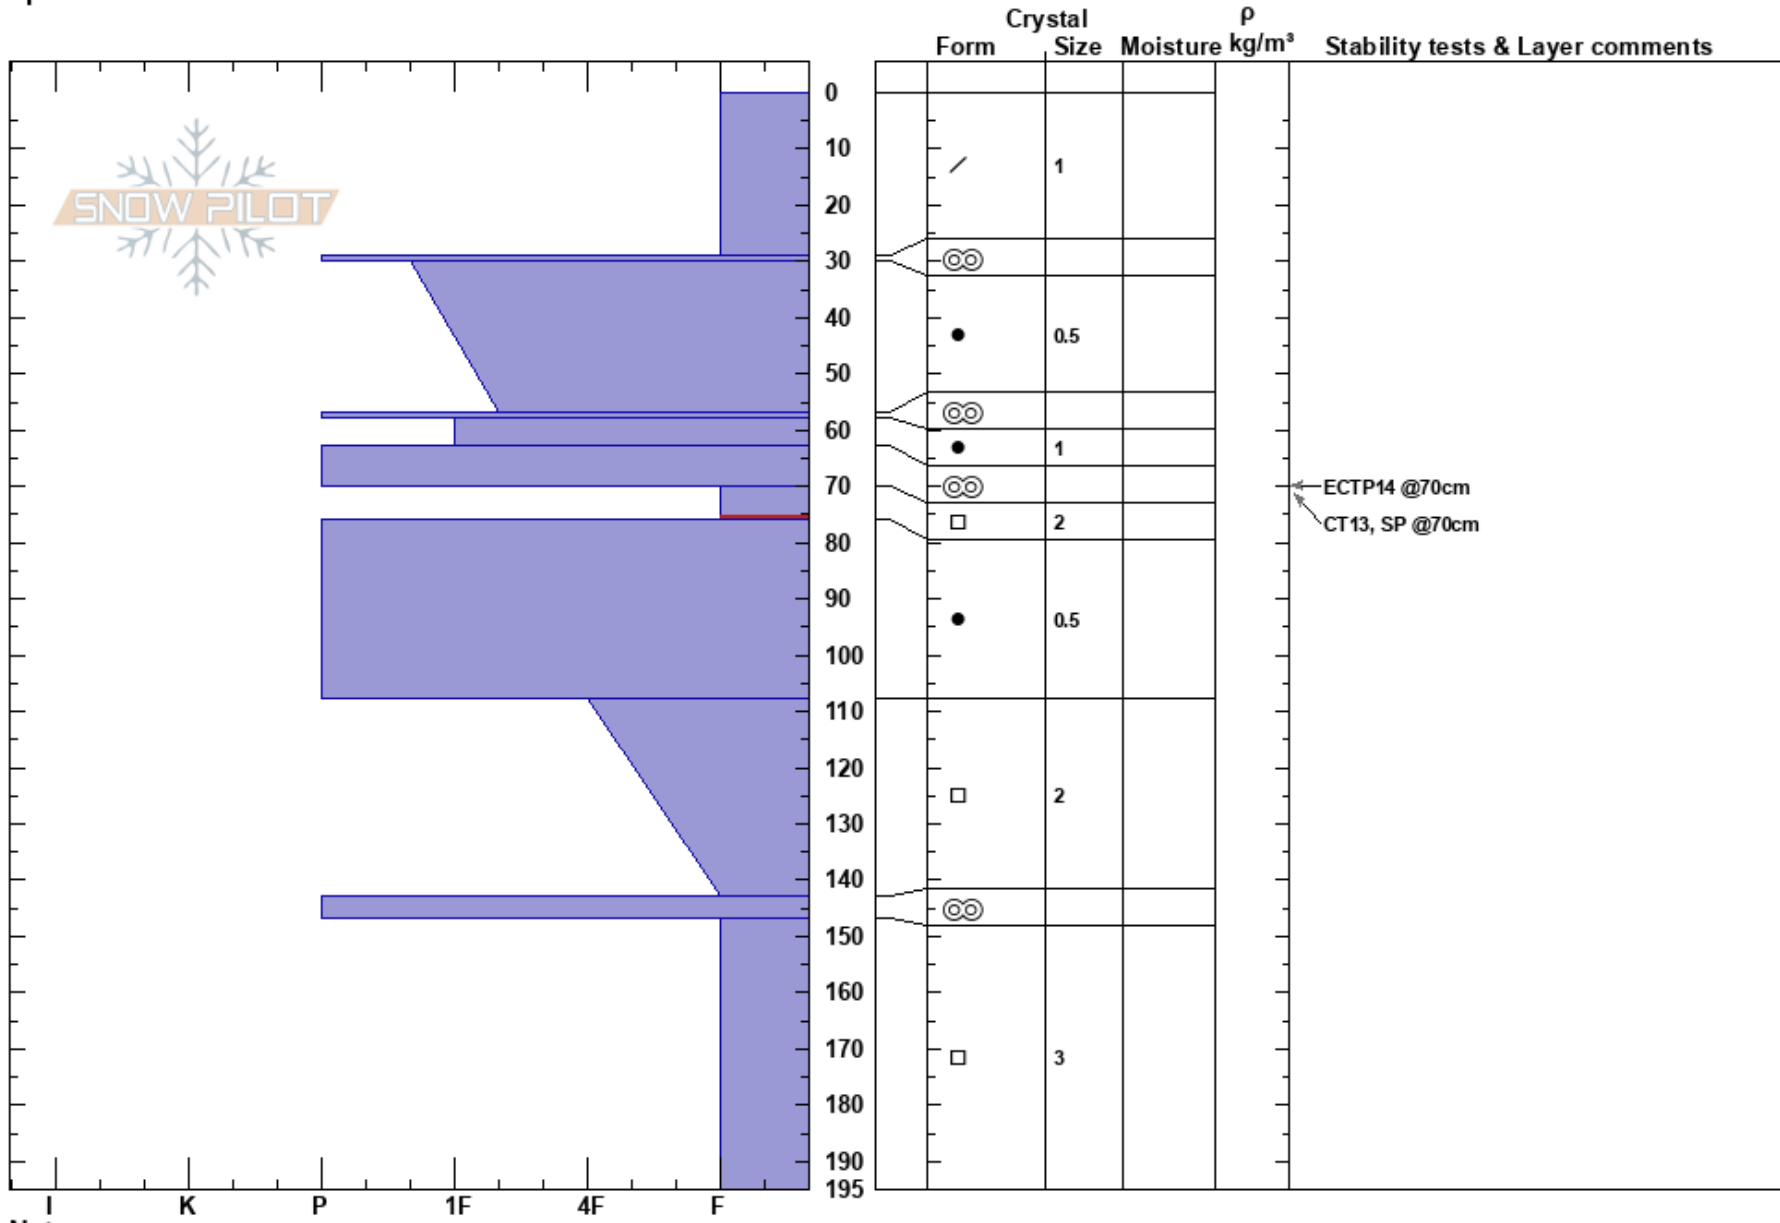

Bull Creek Peak
 Sangre de Cristo Range
 NM
 Elevation: 11600 ft
 Aspect: N
 Specifics:

Matthew Kahabka
 01/15/2025 - 1:30pm
 Co-ord: 36.77589N, -105.49377W
 Slope Angle: 28°
 Wind Loading: yes

Stability:
 Air Temperature:
 Sky Cover: CLR
 Precipitation: NO
 Wind: NE Moderate

HS:195
 PF:30 70-76cm:Problematic layer
 PS:15

Notes: