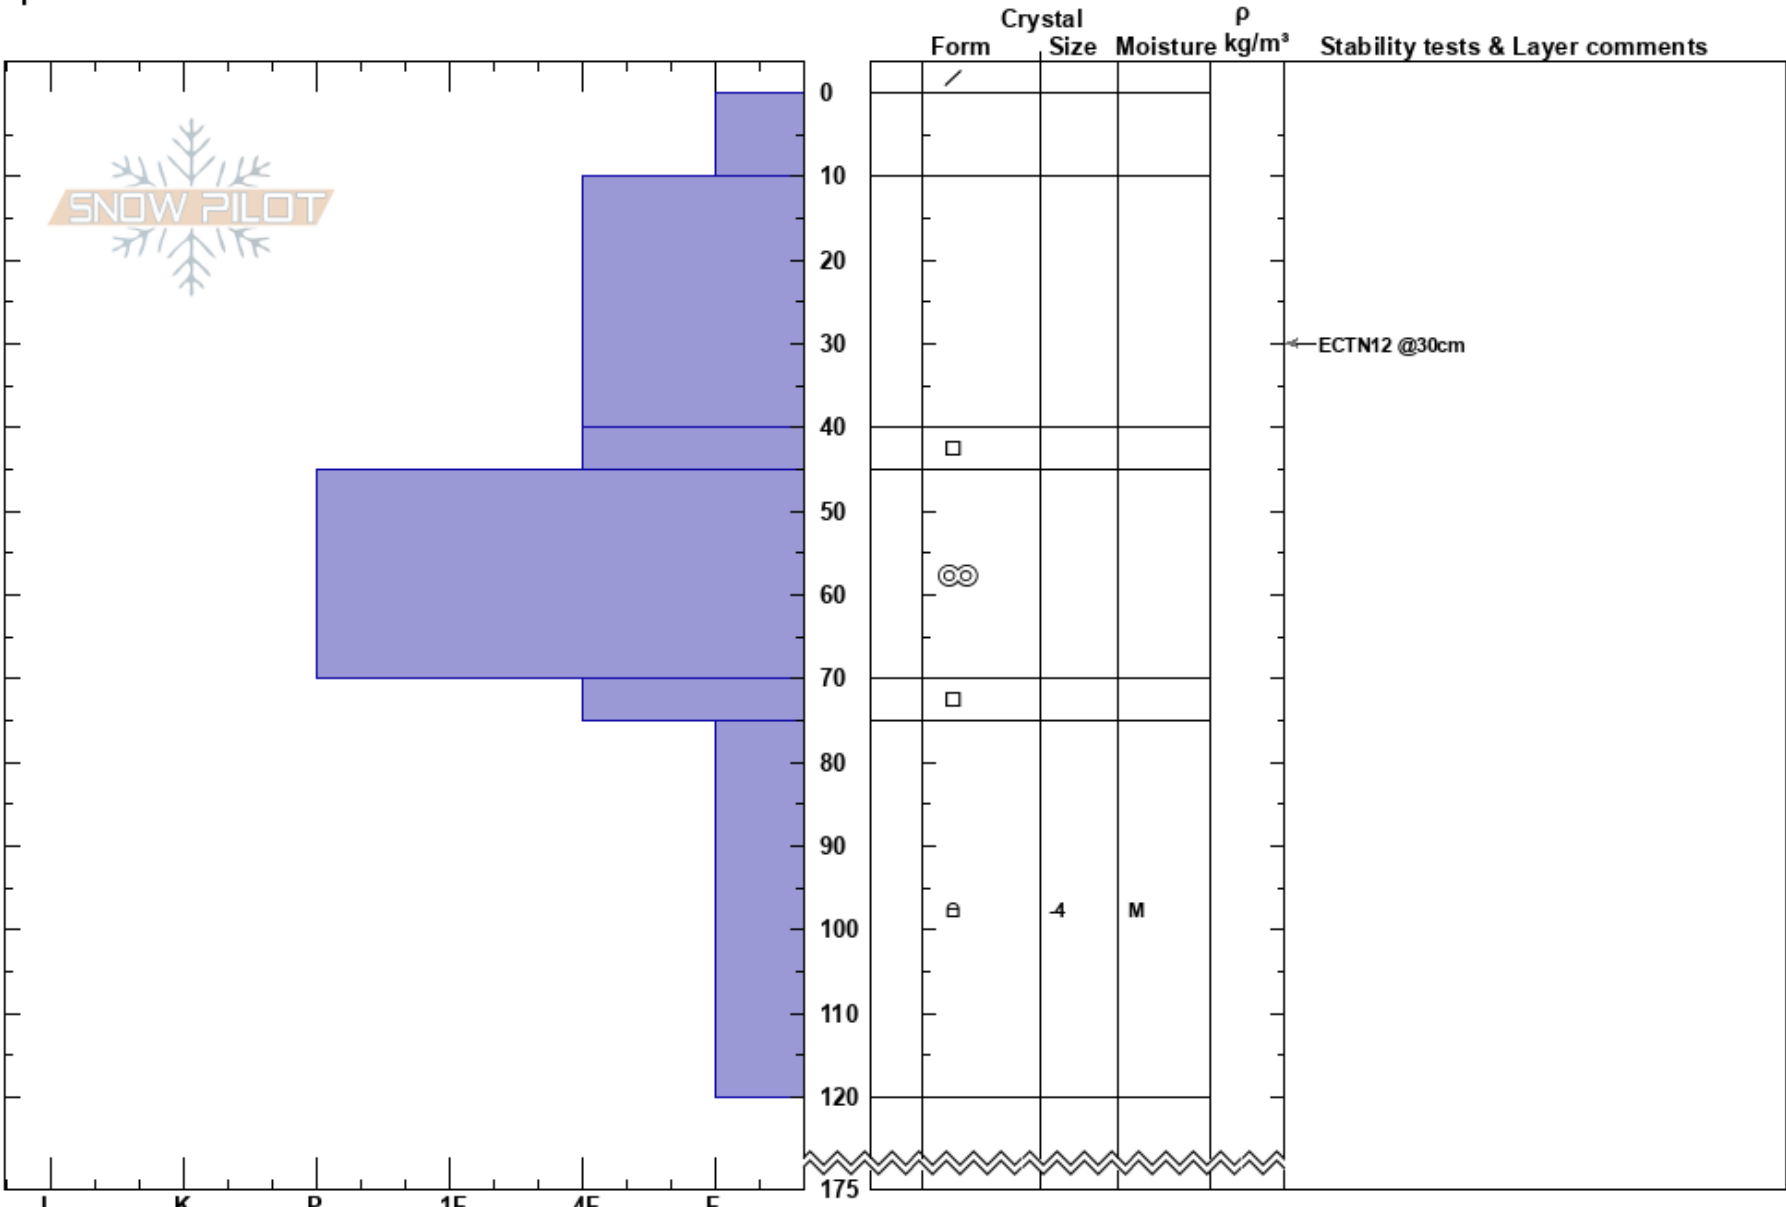

Notch
 Kenai Mountains
 AK
 Elevation: 716 m
 Aspect: 330°
 Specifics:

Brady Deal
 01/15/2025 - 1:00pm
 Co-ord: 60.97967N, -149.03102W
 Slope Angle: 31°
 Wind Loading: no

Stability:
 Air Temperature: HS:175
 Sky Cover: OVC PF:40
 Precipitation: NO PS:20
 Wind: SE Calm

Layer Notes:

Notes: After isolation block pried off easily with shovel shear at bottom layer of facets