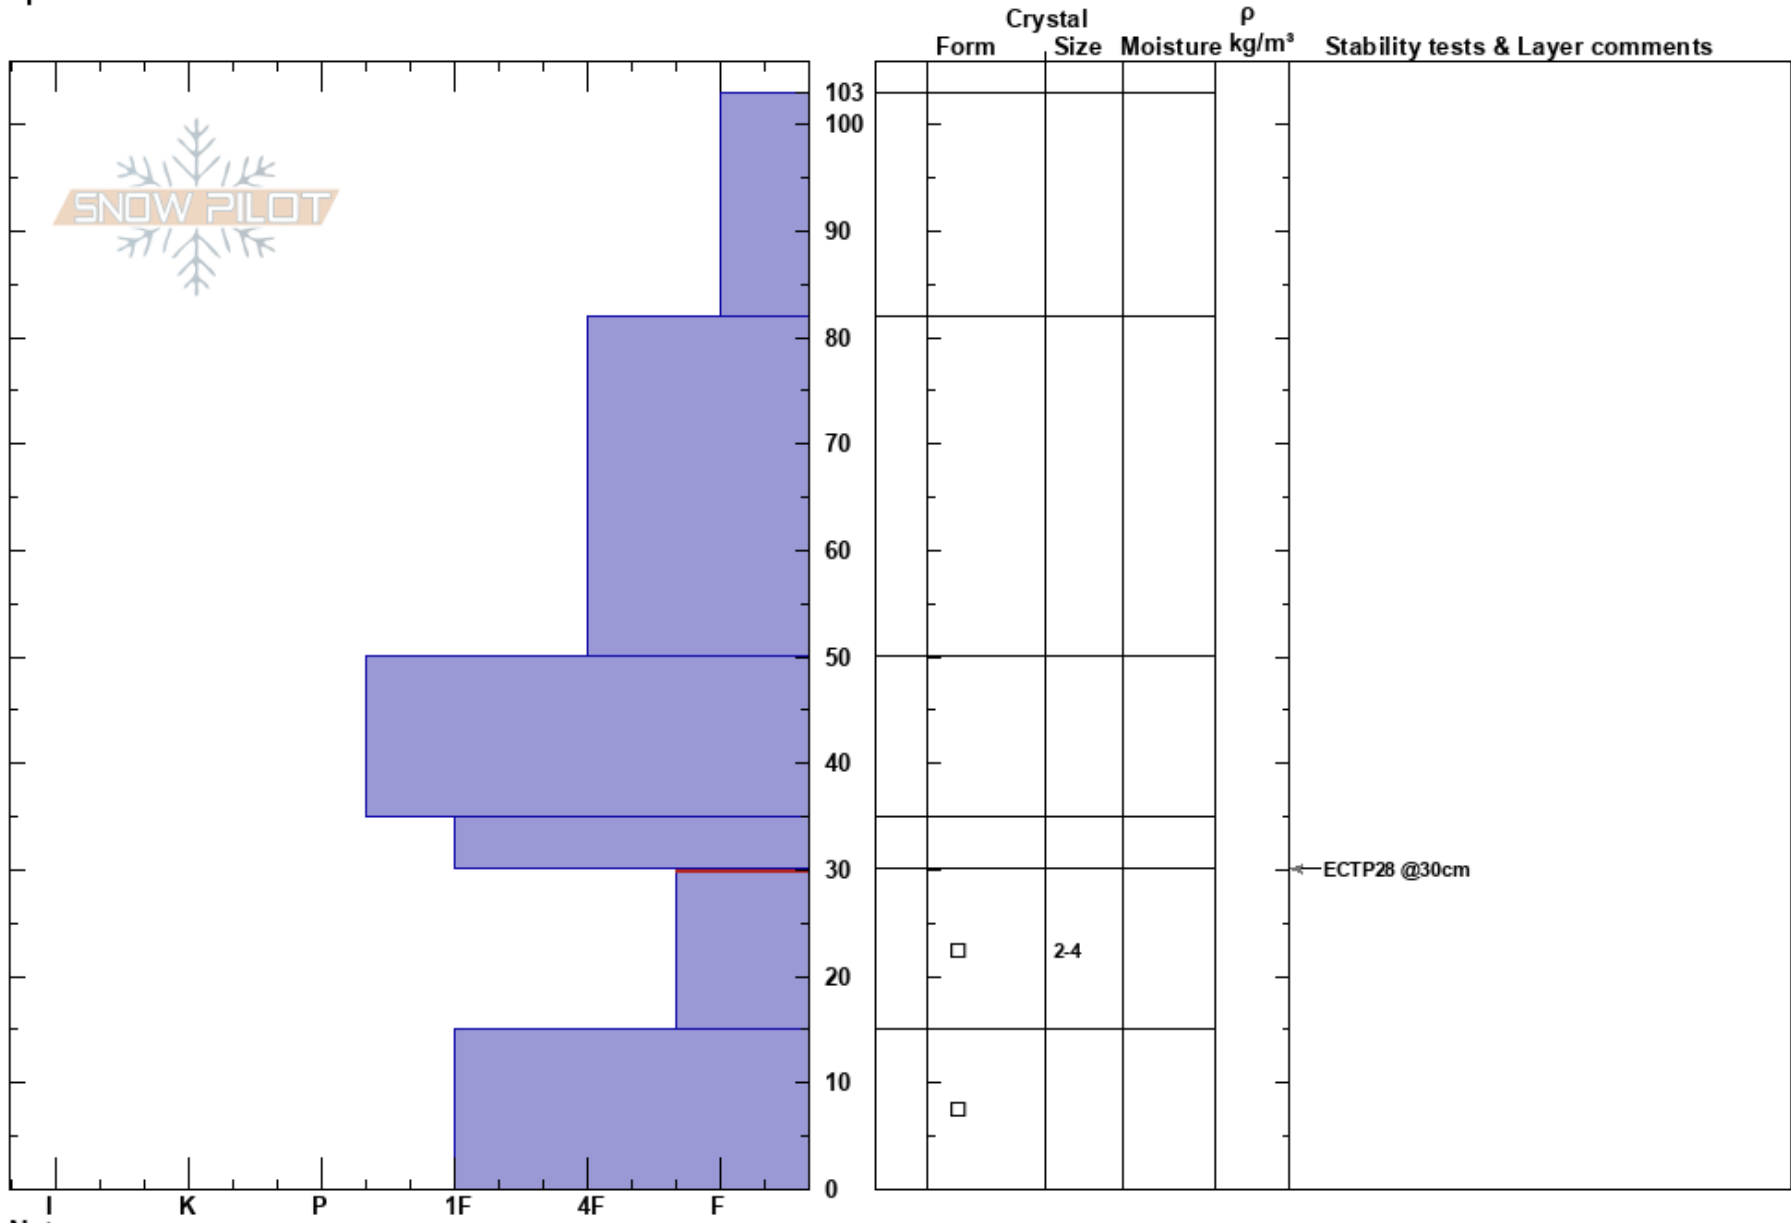

Tylers Slope
 Madison Range-N
 MT
Elevation: 9200 ft
Aspect: 234°
Specifics:

Mark Staples
 01/15/2025 - 11:55am
Co-ord: 45.32312N, -111.38164W
Slope Angle: 28°
Wind Loading: no

Stability: Fair
Air Temperature: 30-15cm: Problematic layer
Sky Cover:
Precipitation:
Wind: Calm

HS: 103

Layer Notes:

Notes: This area is often scoured by westerly winds and usually has a thinner and weaker snowpack (like many west facing slopes). Another location about 1000' lower with a similar aspect had an HS ~90 and ECTP18 on a similar layer of facets