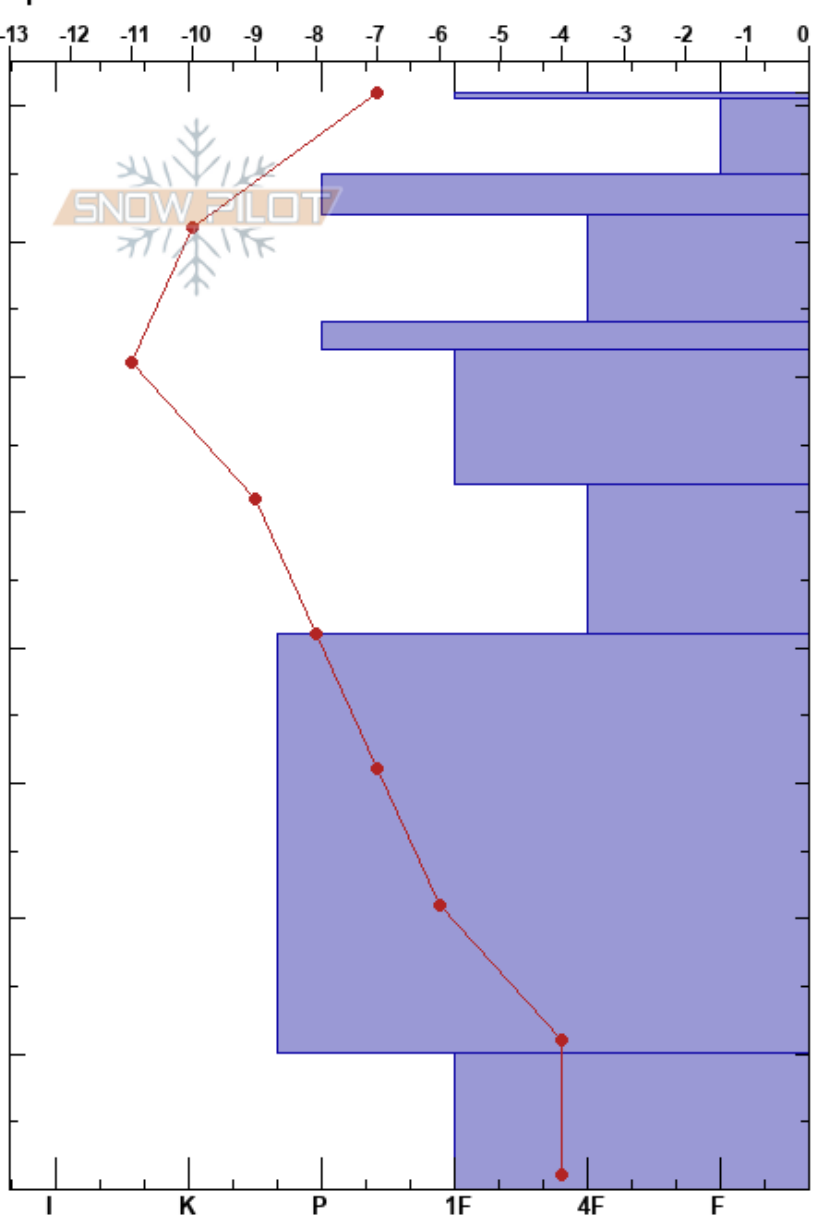

Patricia Peak NE
 Eastern Sierra Nevada
 CA
 Elevation: 10635 ft
 Aspect: NE
 Specifics:

Clancy Nelson
 01/15/2025 - 11:30am
 Co-ord: 37.47435N, -118.74553E
 Slope Angle: 32°
 Wind Loading:

Stability:
 Air Temperature: 3°C
 Sky Cover: CLR
 Precipitation: NO
 Wind: S Light Breeze

HS:81

Layer Notes:

Form	Crystal		Moisture	ρ kg/m ³	Stability tests & Layer comments
	Size				
• (□)	0.5(0.5)		D		
□	2		D		
• (□)	0.5(0.5)		D		←ECTN13 @72cm
□	1.5		D		
• (□)	0.5(0.5)		D		
□	1		D		←ECTN26 @52cm
□	2		D		
☼	0.5		D		
□	2		D		

Notes: Alpine Bowl. Ground = Talus.