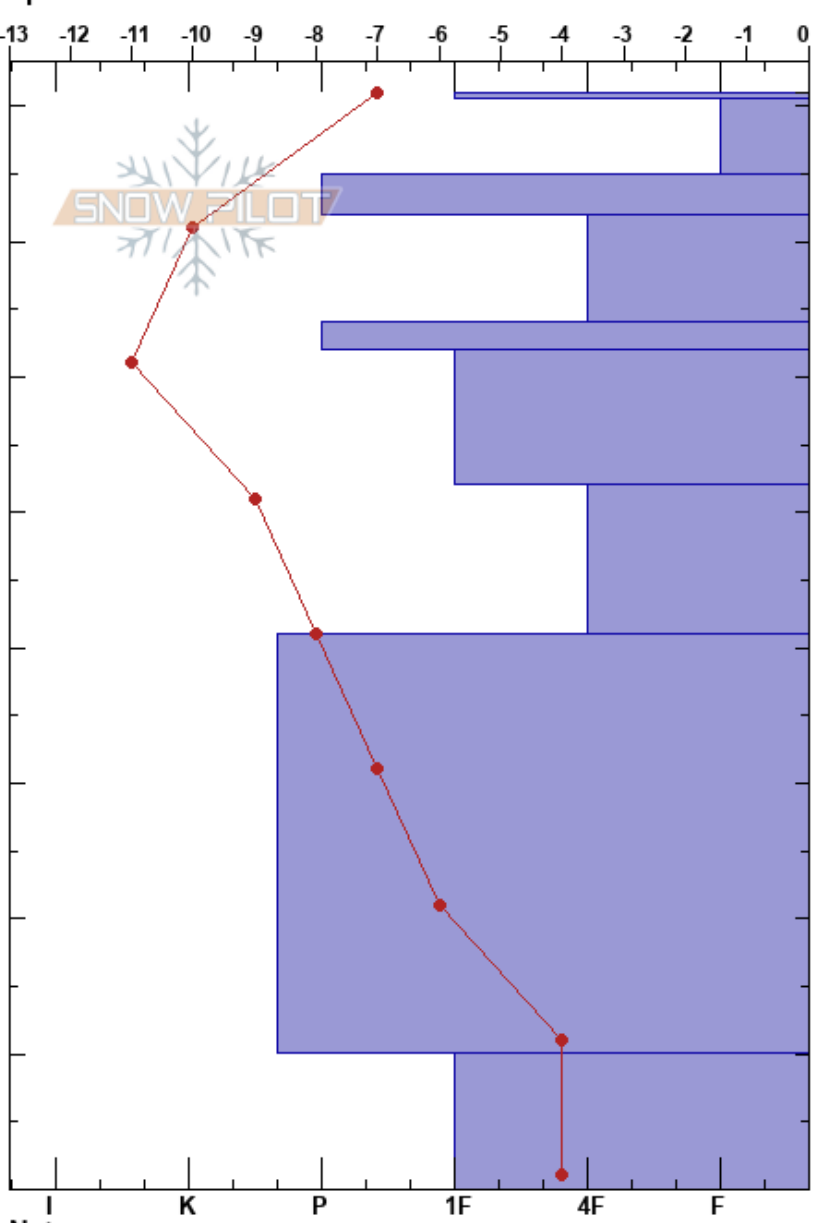

Patricia Peak NE
 Eastern Sierra Nevada
 CA
 Elevation: 10635 ft
 Aspect: NE
 Specifics:

Clancy Nelson
 01/15/2025 - 11:30am
 Co-ord: 37.47435N, -118.74553E
 Slope Angle: 32°
 Wind Loading:

Stability:
 Air Temperature: 3°C
 Sky Cover: CLR
 Precipitation: NO
 Wind: S Light Breeze

HS:81

Layer Notes:

Form	Crystal		ρ kg/m ³	Stability tests & Layer comments
	Size	Moisture		
• (□)	0.5(0.5)	D		
□	2	D		
• (□)	0.5(0.5)	D		← ECTN13 @72cm
□	1.5	D		
• (□)	0.5(0.5)	D		
□	1	D		← ECTN26 @52cm
□	2	D		
☼	0.5	D		
□	2	D		

Notes: Alpine Bowl. Ground = Talus.