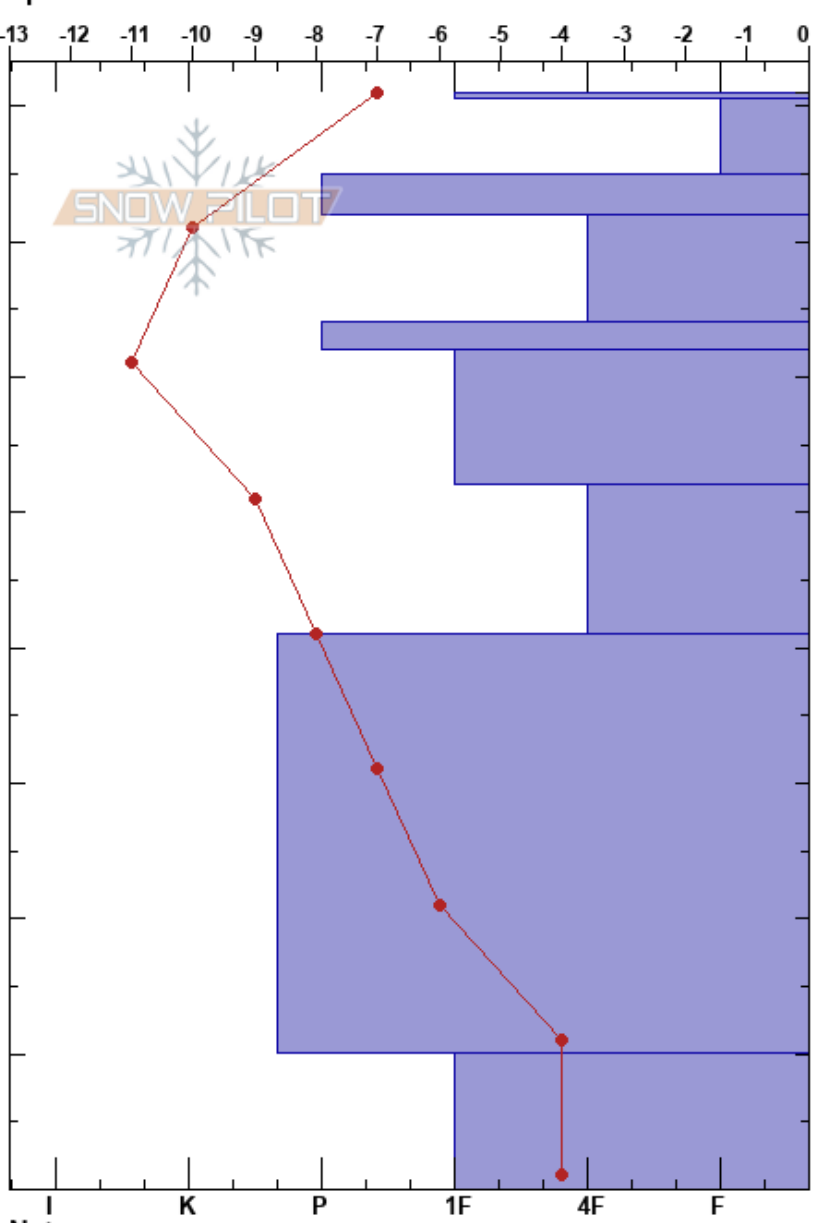

Patricia Peak NE  
 Eastern Sierra Nevada  
 CA  
 Elevation: 10635 ft  
 Aspect: NE  
 Specifics:

Clancy Nelson  
 01/15/2025 - 11:30am  
 Co-ord: 37.47435N, -118.74553E  
 Slope Angle: 32°  
 Wind Loading:

Stability:  
 Air Temperature: 3°C  
 Sky Cover: CLR  
 Precipitation: NO  
 Wind: S Light Breeze

HS:81

Layer Notes:

Form	Crystal		Moisture	$\rho$ kg/m <sup>3</sup>	Stability tests & Layer comments
	Size				
• (□)	0.5(0.5)		D		
□	2		D		
• (□)	0.5(0.5)		D		← ECTN13 @72cm
□	1.5		D		
• (□)	0.5(0.5)		D		
□	1		D		← ECTN26 @52cm
□	2		D		
☼	0.5		D		
□	2		D		

Notes: Alpine Bowl. Ground = Talus.