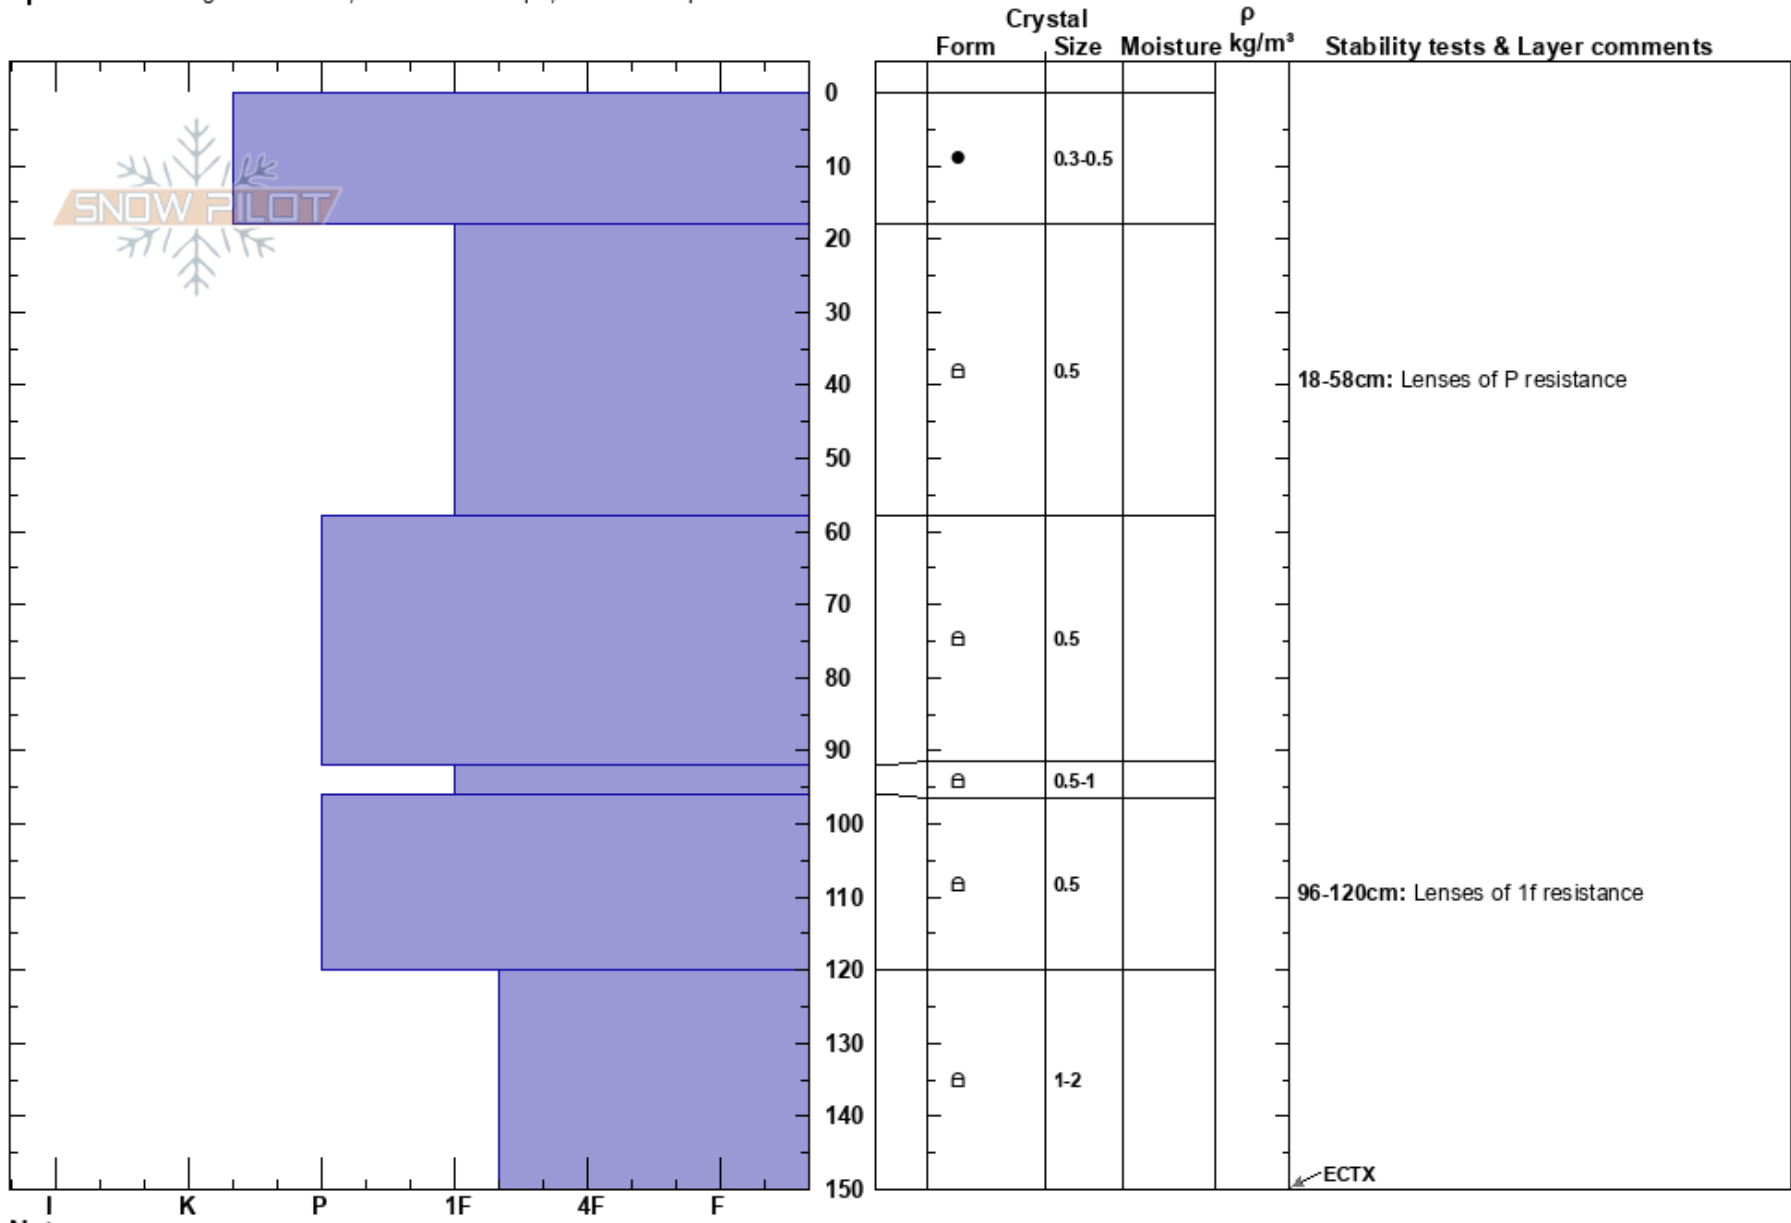

1/2 way down Desperado Flora Hunt
 South Rockies 15/01/2025 - 10:20
 AB Co-ord: 49.30838S, -114.43888E
 Elevation: 2000 m Slope Angle: 32°
 Aspect: SE Wind Loading:
 Specifics: Pit dug in a Ski Area; Ski tracks on slope; We skied slope

Stability: HS:150
 Air Temperature: PF:1 18-58cm: Lenses of P resistance
 Sky Cover: BKN 96-120cm: Lenses of 1f resistance
 Precipitation: NO
 Wind: S Light Breeze

Notes:

ECTX