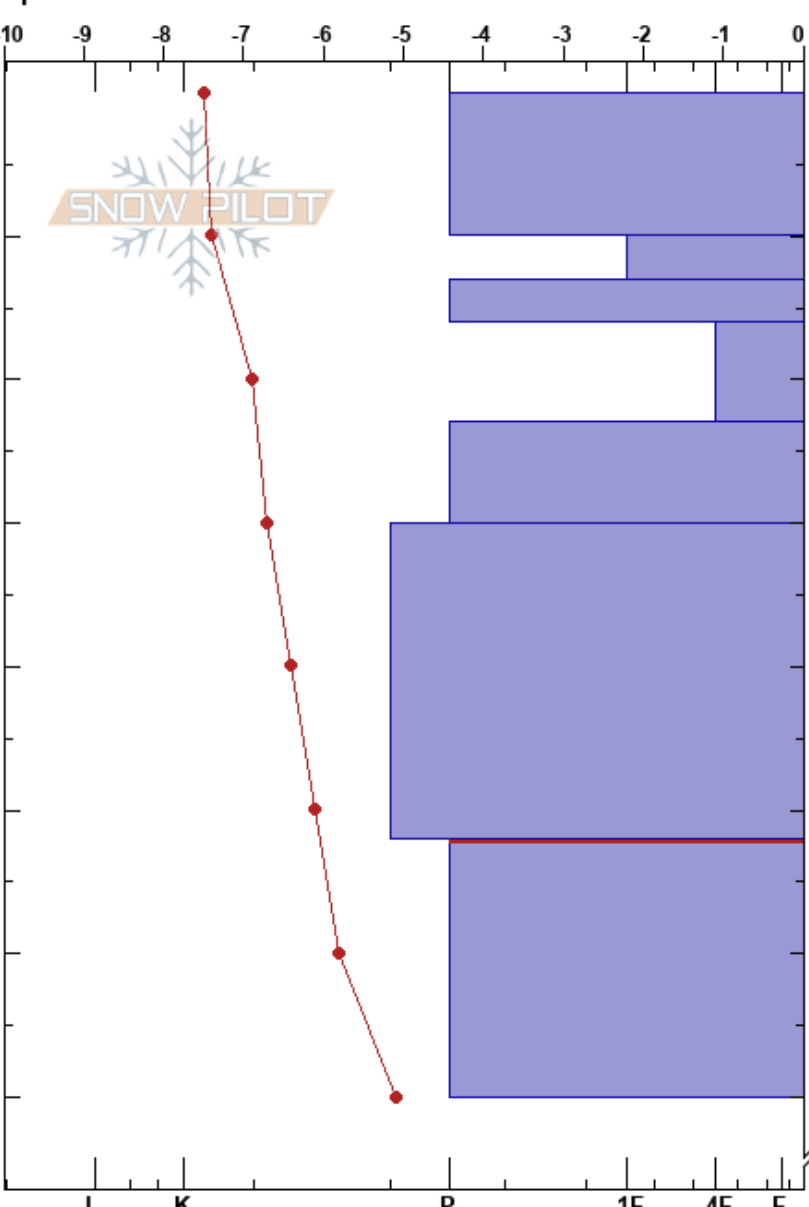

NO Småhamrarna
 Funäsfjällen
 Sweden
 Elevation: 1000 m
 Aspect: NE
 Specifics:

John Wilcoxon
 15/02/2018 - 09:54
 Co-ord: 62.57310N, 12.32310E
 Slope Angle: 31°
 Wind Loading: yes

Stability:
 Air Temperature: -7°C
 Sky Cover: OVC
 Precipitation: NO
 Wind: SE Strong

HS:190
 PF:15 52-70cm:Problematic layer

I K P 1F 4F F

Notes: