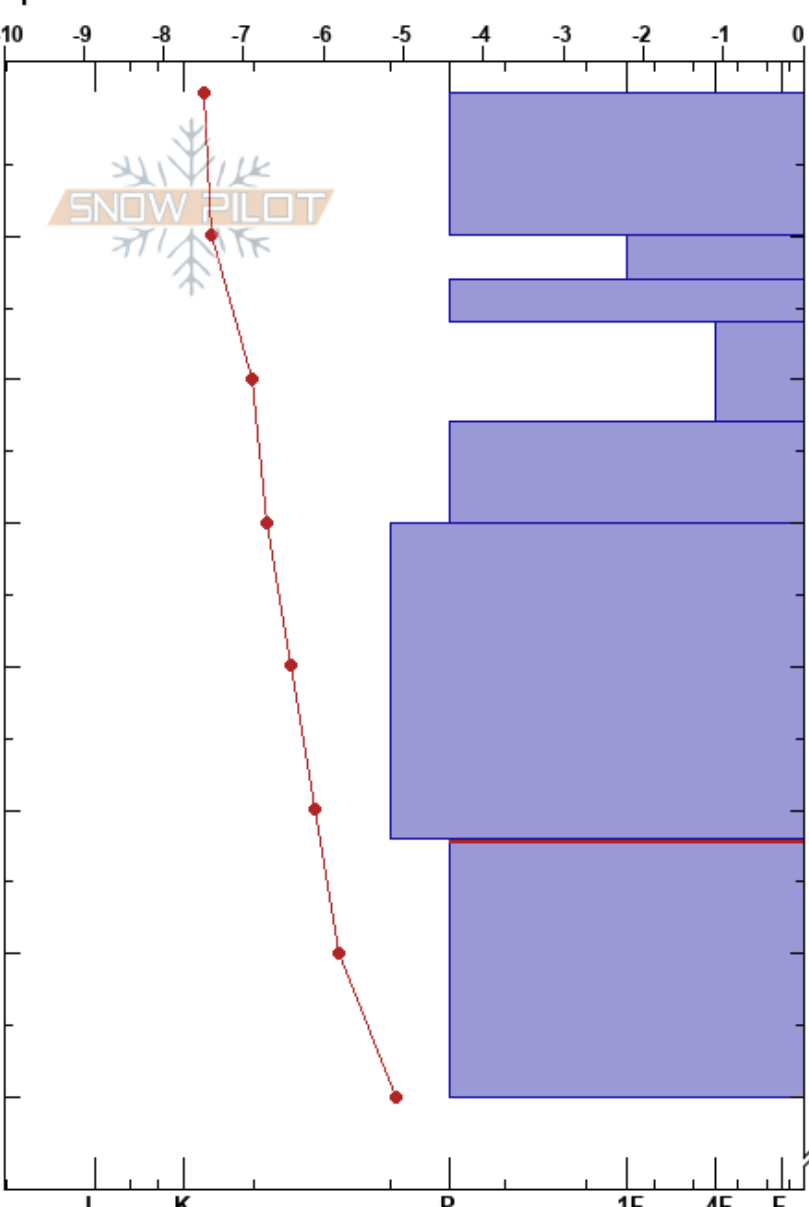

NO Småhamrarna  
 Funäsfjällen  
 Sweden  
 Elevation: 1000 m  
 Aspect: NE  
 Specifics:

John Wilcoxon  
 15/02/2018 - 09:54  
 Co-ord: 62.57310N, 12.32310E  
 Slope Angle: 31°  
 Wind Loading: yes

Stability:  
 Air Temperature: -7°C  
 Sky Cover: OVC  
 Precipitation: NO  
 Wind: SE Strong

HS:190  
 PF:15 52-70cm:Problematic layer

I K P 1F 4F F

Notes: