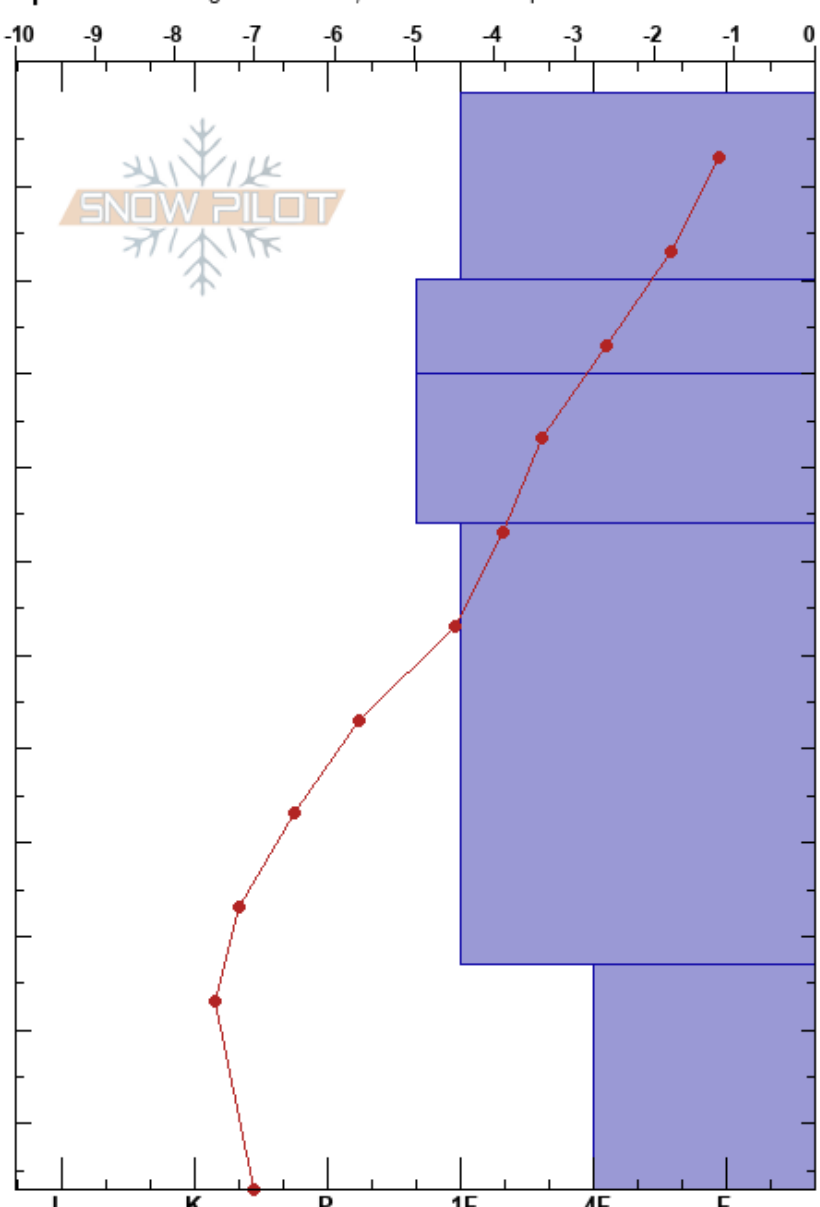

OK Corral
 South Rockies
 AB
 Elevation: 2050 ft
 Aspect: SE
 Specifics: Pit dug in a Ski Area; Ski tracks on slope

Faith Campbell
 14/01/2025 - 13:50
 Co-ord: 49.18406N, -114.26021W
 Slope Angle: 35°
 Wind Loading: yes

Stability: HS:117
 Air Temperature: -8°C PF:20
 Sky Cover: BKN
 Precipitation: NO
 Wind: W Moderate

Form	Crystal		ρ kg/m ³	Stability tests & Layer comments
	Size	Moisture		
/	0.5-1			
☐	1-2			
☐	1-2			
/	2-3			
/	2-3			