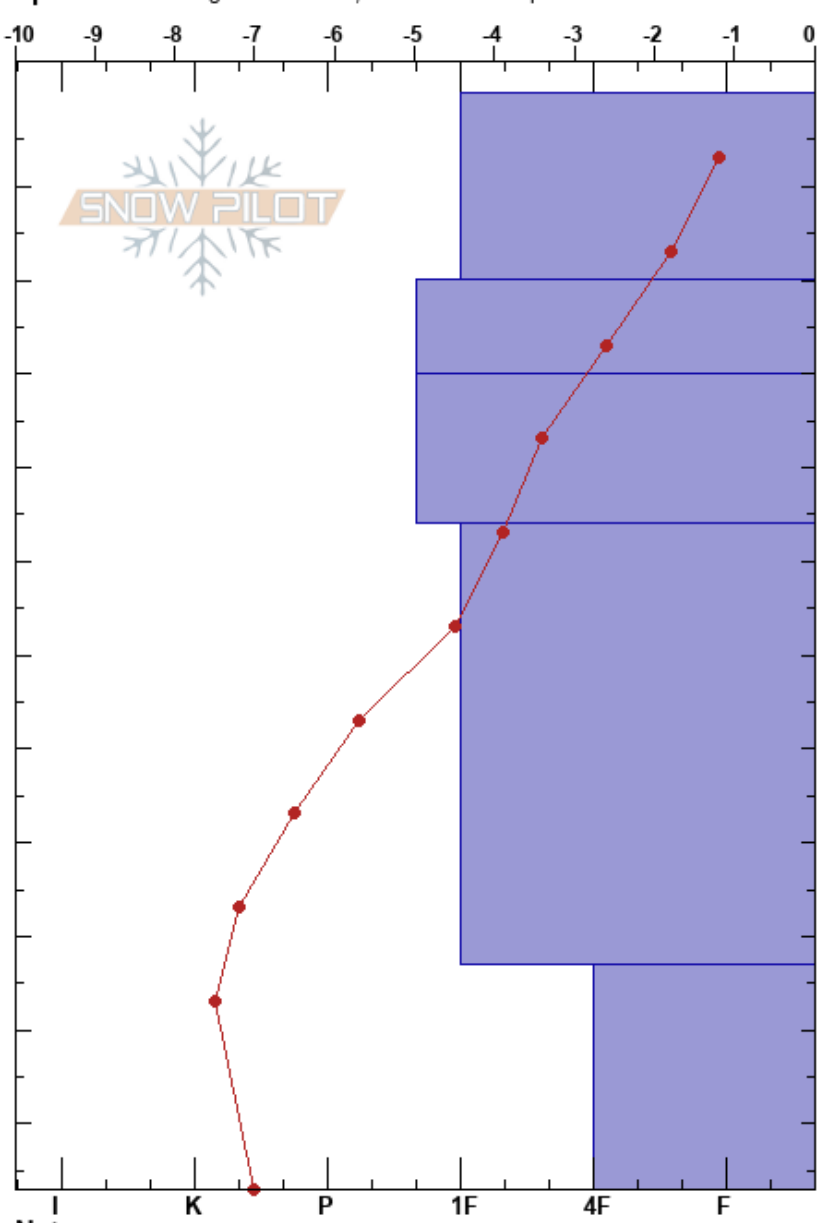

OK Corral
 South Rockies
 AB
 Elevation: 2050 ft
 Aspect: SE
 Specifics: Pit dug in a Ski Area; Ski tracks on slope

Faith Campbell
 14/01/2025 - 13:50
 Co-ord: 49.18406N, -114.26021W
 Slope Angle: 35°
 Wind Loading: yes

Stability: HS:117
 Air Temperature: -8°C PF:20
 Sky Cover: BKN
 Precipitation: NO
 Wind: W Moderate

Form	Crystal		ρ kg/m ³	Stability tests & Layer comments
	Size	Moisture		
/	0.5-1			
☐	1-2			
☐	1-2			
/	2-3			
/	2-3			