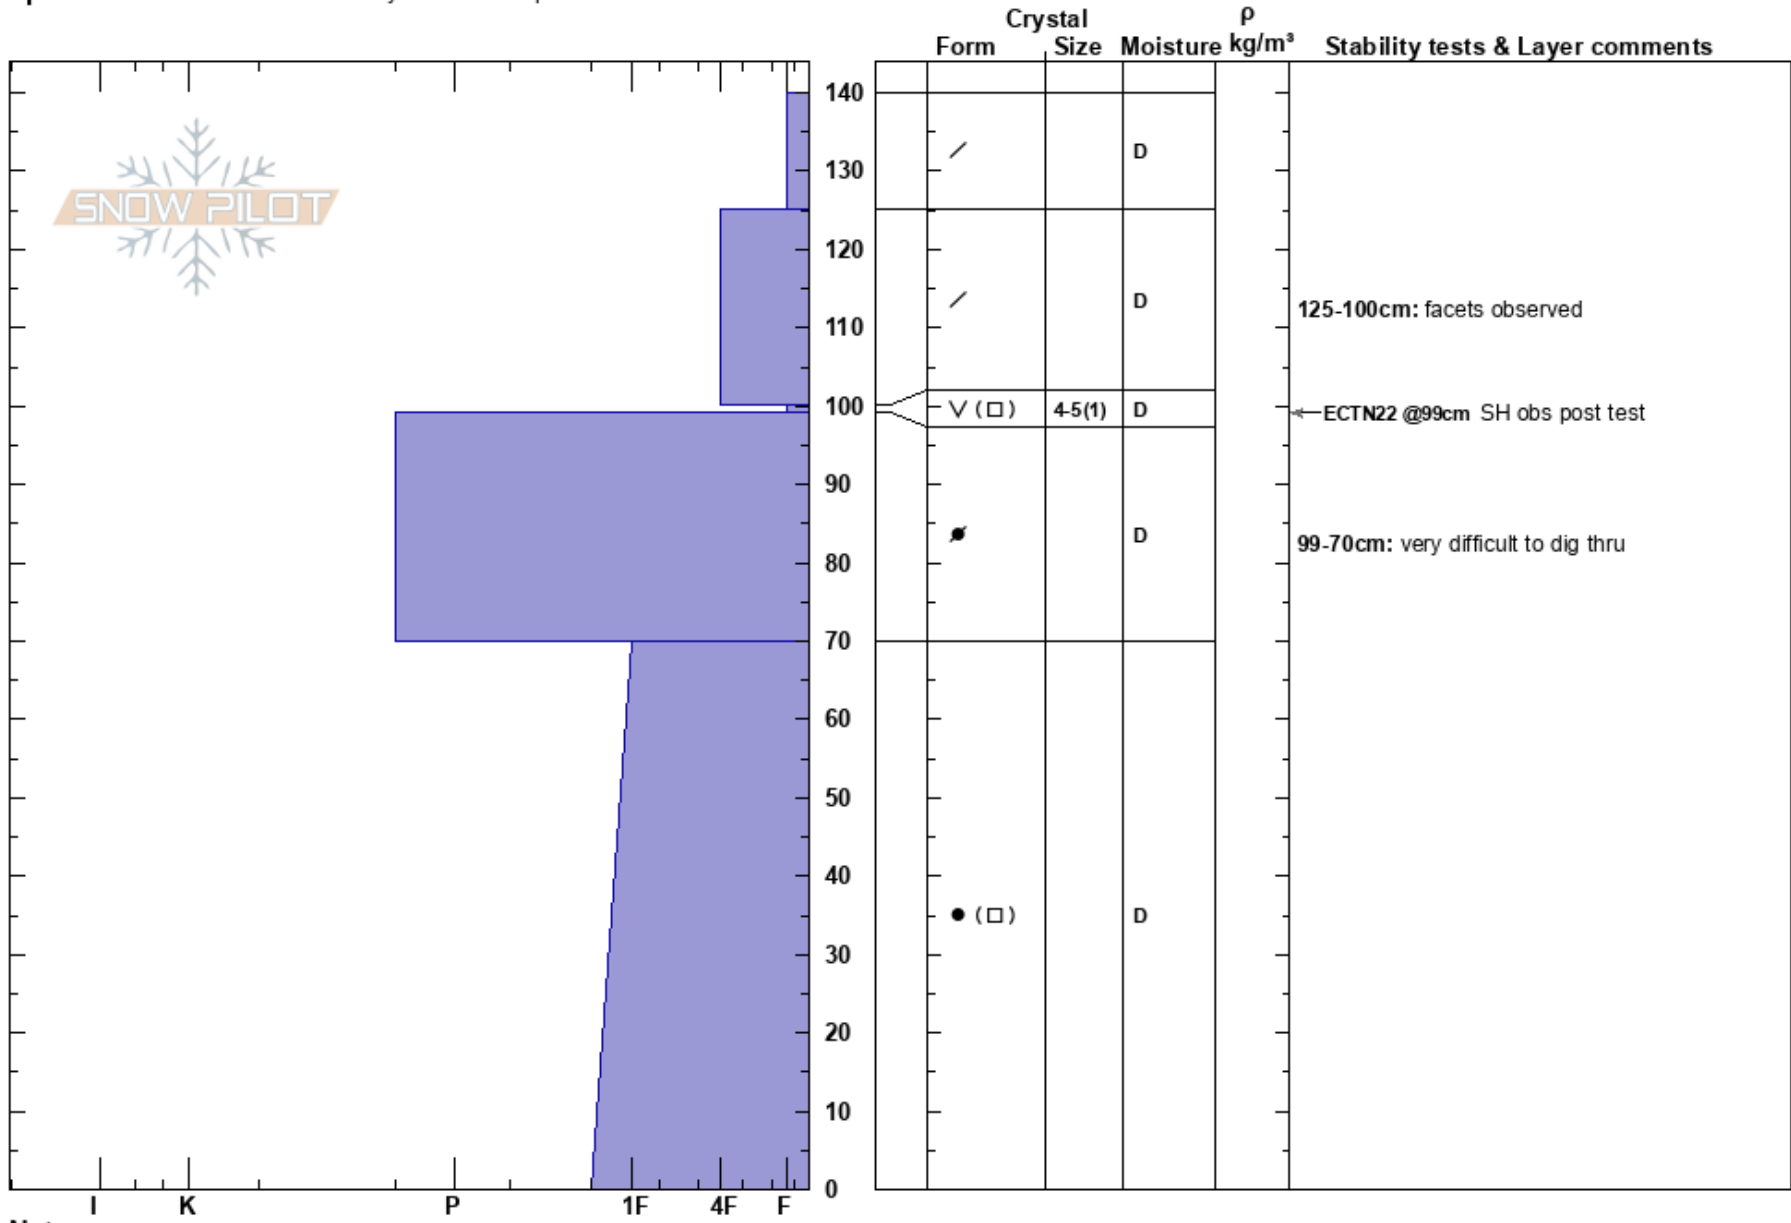

Sadzele E Saddle  
 Gudauri  
 Georgia  
**Elevation:** 3040 m  
**Aspect:** N  
**Specifics:** Recent avalanche activity on similar slopes

Avalanche Georgia  
 12/01/2025 - 13:20  
**Co-ord:** 42.51156N, 44.51952E  
**Slope Angle:** 28°  
**Wind Loading:**

**Stability:** Fair  
**Air Temperature:**  
**Sky Cover:** CLR  
**Precipitation:** NO  
**Wind:** Calm

**HS:**140  
**PF:**30  
**Layer Notes:**  
 125-100cm: facets observed  
 100-99cm: Problematic layer  
 99-70cm: very difficult to dig thru

**Notes:** This saddle is in a windy location - probing for a pit site found variable snow depths ranging from 200cm to 50cm within a distance of only 30m.