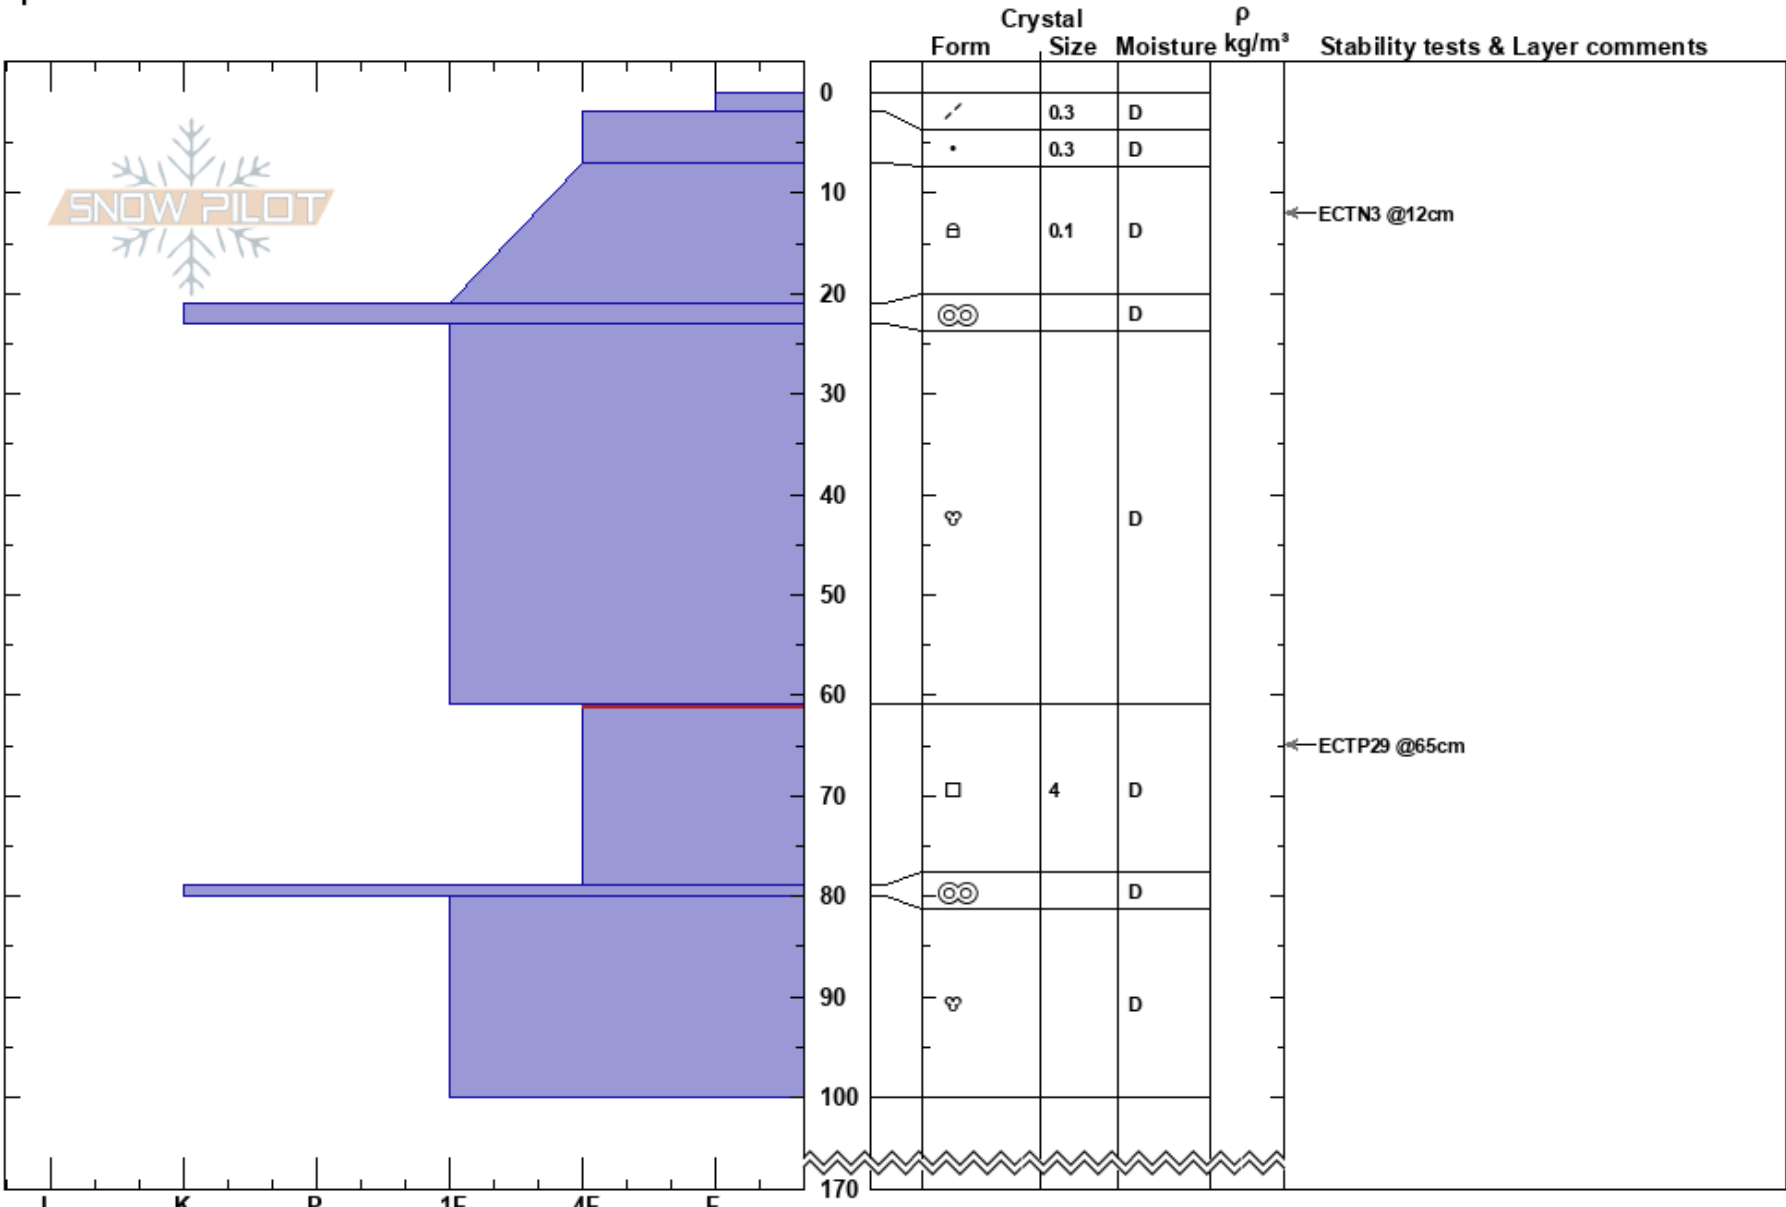

Gasefjellet
 Gåsefjellet
 Norway
 Elevation: 493 m
 Aspect: 180°
 Specifics:

brandon logan
 15/02/2018 - 10:00
 Co-ord: 34W db 15816 71431
 Slope Angle: 30°
 Wind Loading: yes

Stability: HS:170
 Air Temperature: -9.4°C PF:4 61-79cm:Problematic layer
 Sky Cover: CLR
 Precipitation: NO
 Wind: E Moderate