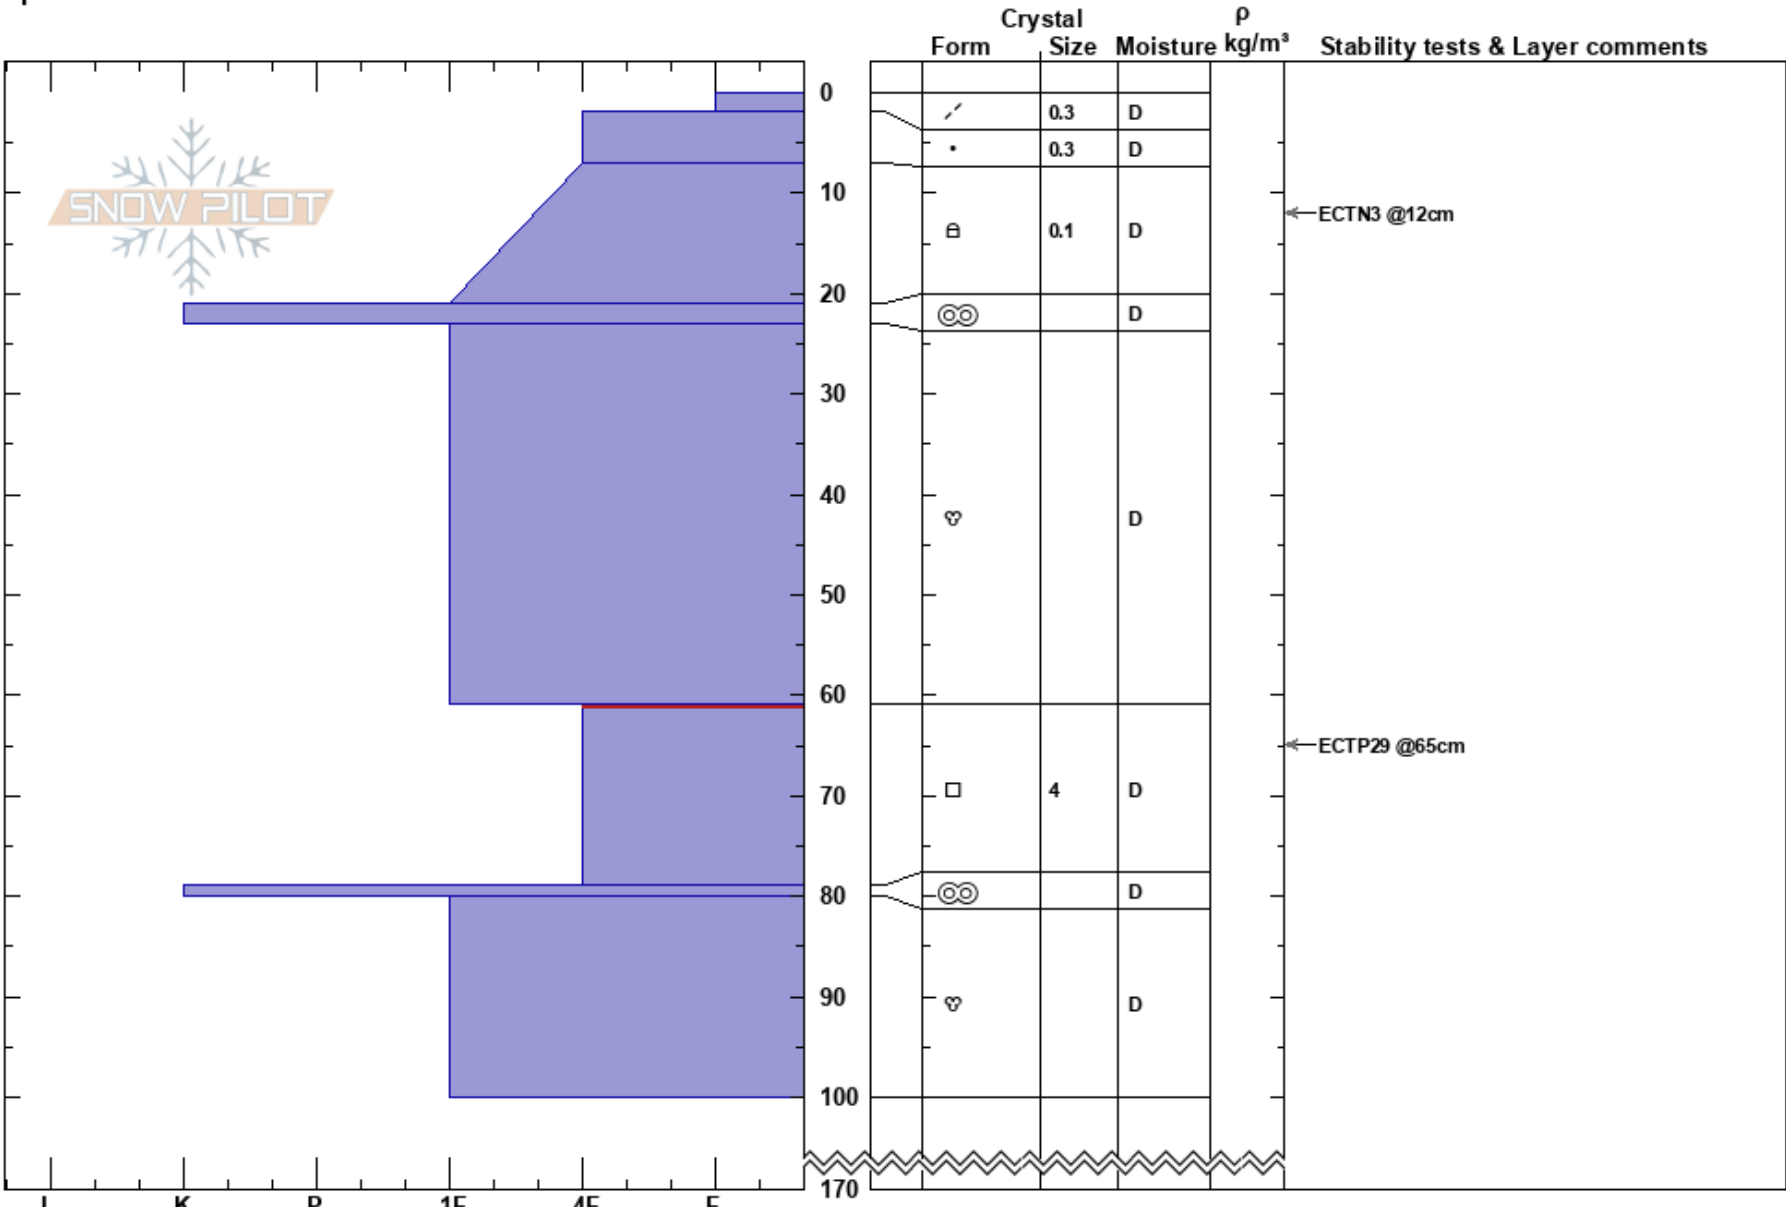

Gasefjellet
 Gåsefjellet
 Norway
 Elevation: 493 m
 Aspect: 180°
 Specifics:

brandon logan
 15/02/2018 - 10:00
 Co-ord: 34W db 15816 71431
 Slope Angle: 30°
 Wind Loading: yes

Stability:
 Air Temperature: -9.4°C
 Sky Cover: CLR
 Precipitation: NO
 Wind: E Moderate

HS:170
 PF:4
 61-79cm:Problematic layer

Notes: