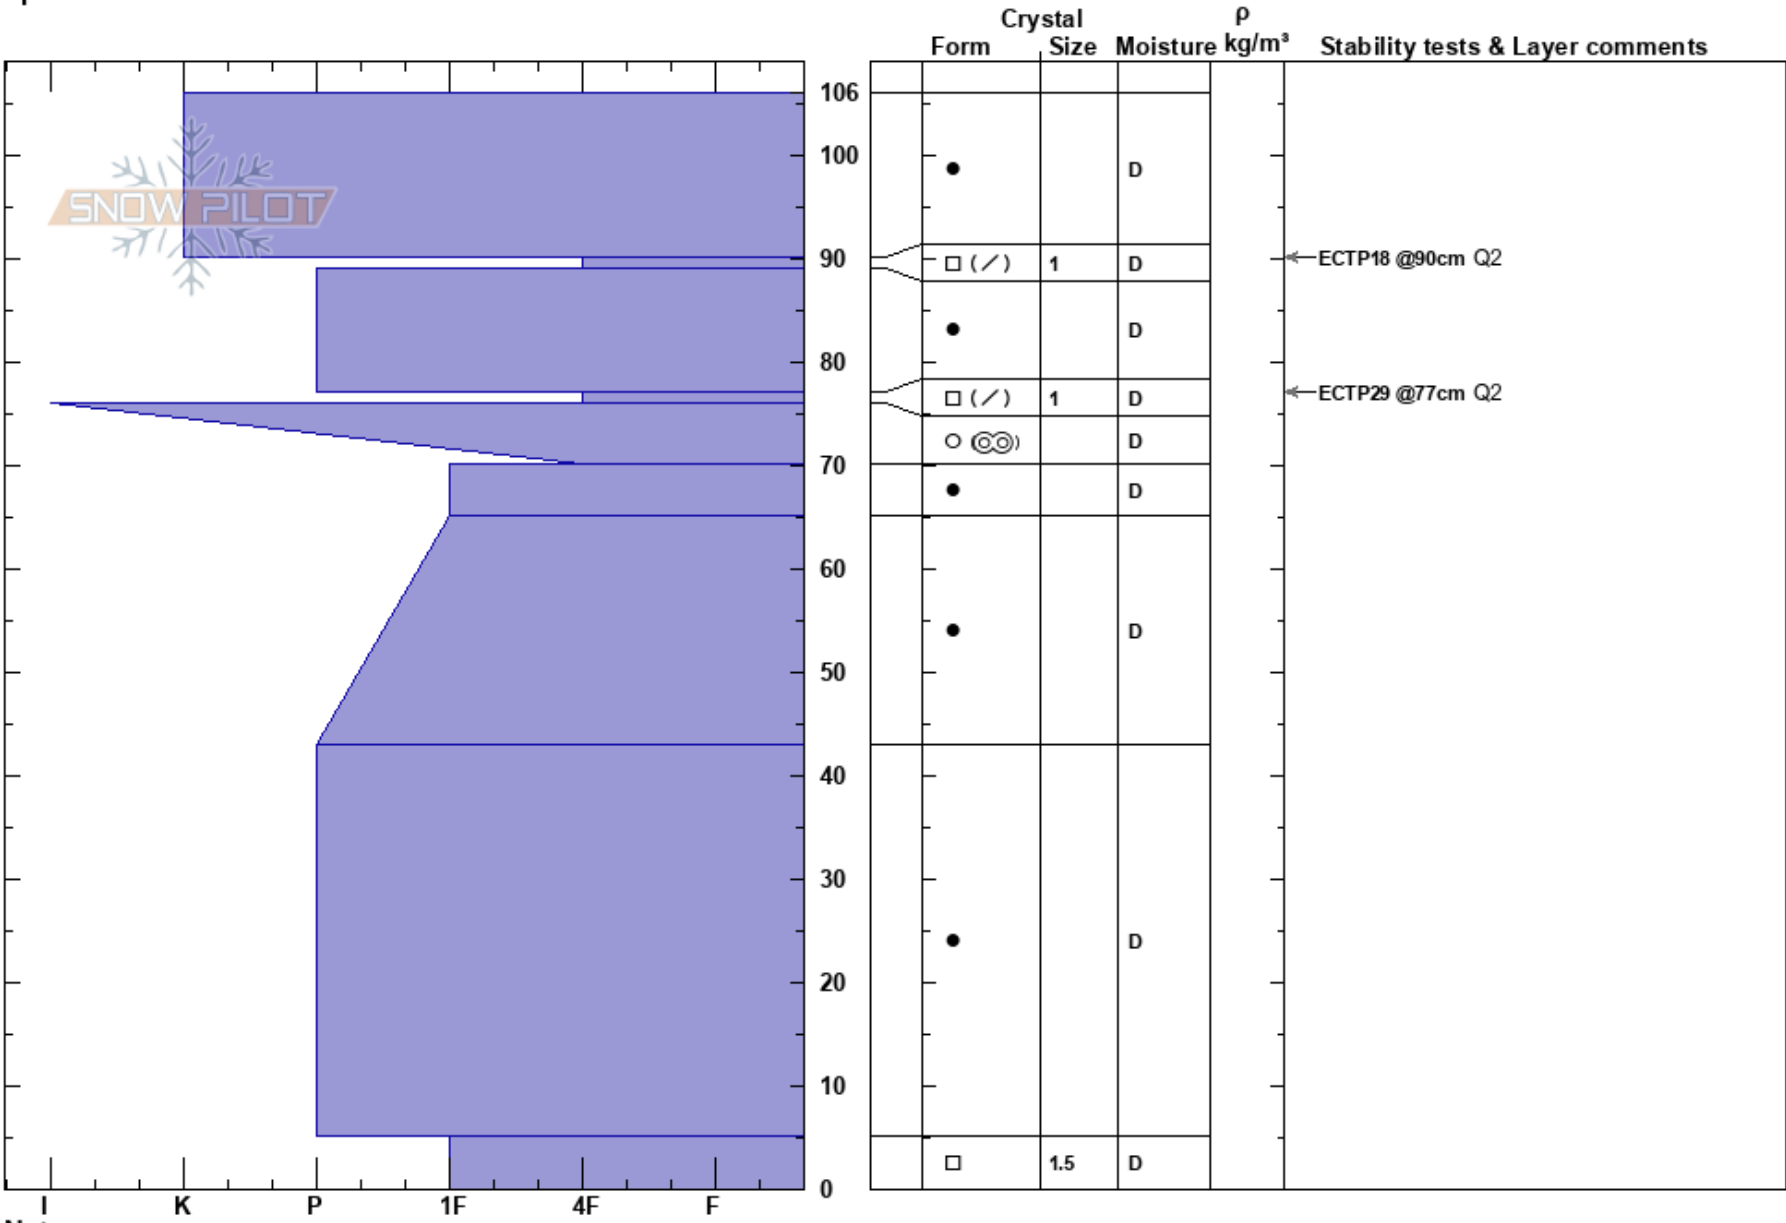

Longyearbyen Lia 15218

Dag Fjeld
15/02/2018 - 10:00

Stability:

HS:106

Layer Notes:

Svalbard

Co-ord: 33X 514965E 8682224N

Air Temperature:

PF:1 90-89cm:Problematic layer

Elevation: 80 m

Slope Angle: 25°

Sky Cover:

Aspect: NW

Wind Loading:

Precipitation:

Wind:

Specifics:

Notes: