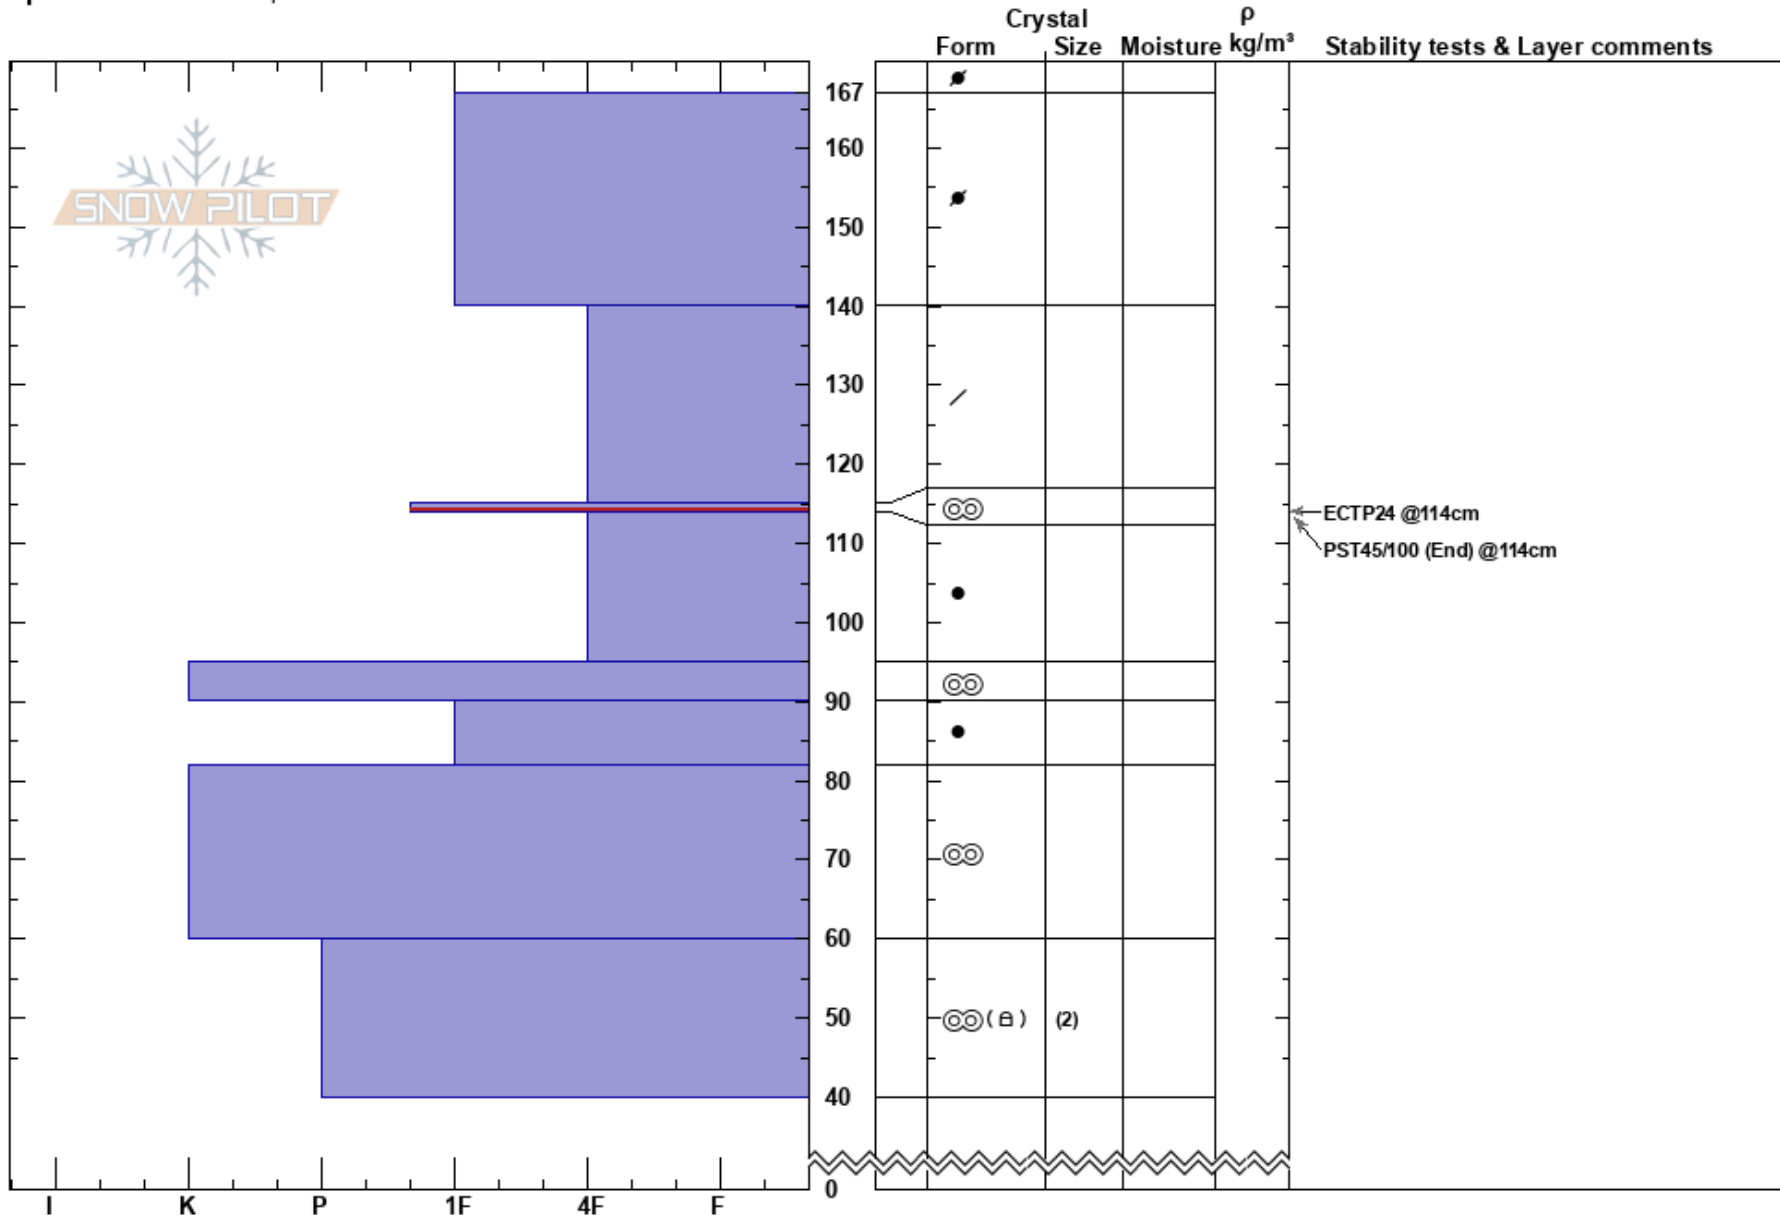

Seattle Ridge Up-Track  
 Kenai Mountains  
 AK  
 Elevation: 2400 ft  
 Aspect: SE  
 Specifics: We skied slope

Michael Kerst  
 01/14/2025 - 2:30pm  
 Co-ord: 60.81696N, -149.19444W  
 Slope Angle: 21°  
 Wind Loading: previous

Stability: Good  
 Air Temperature: -7°C  
 Sky Cover: BKN  
 Precipitation: NO  
 Wind: NW Calm

HS:167  
 115-114cm: Problematic layer

Notes: