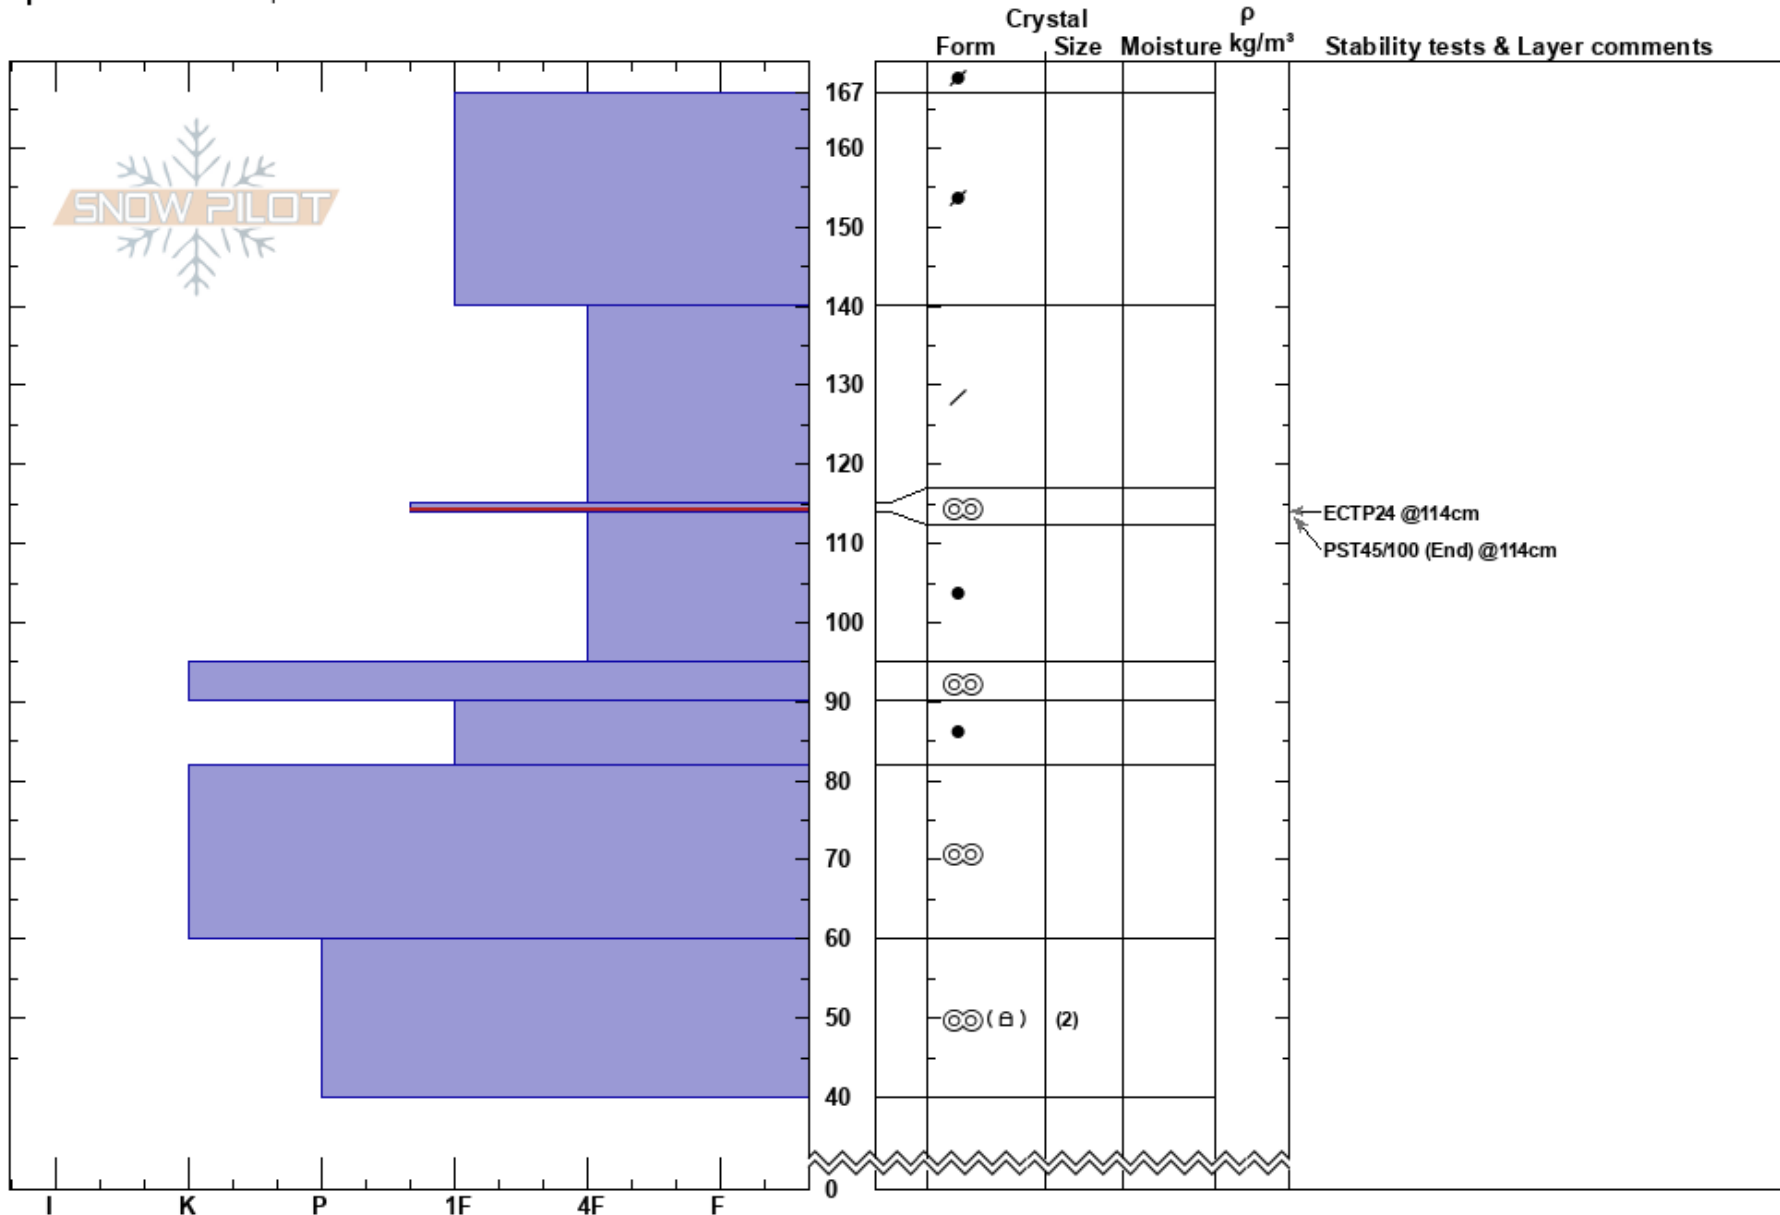

Seattle Ridge Up-Track
 Kenai Mountains
 AK
 Elevation: 2400 ft
 Aspect: SE
 Specifics: We skied slope

Michael Kerst
 01/14/2025 - 2:30pm
 Co-ord: 60.81696N, -149.19444W
 Slope Angle: 21°
 Wind Loading: previous

Stability: Good
 Air Temperature: -7°C
 Sky Cover: BKN
 Precipitation: NO
 Wind: NW Calm

HS:167
 115-114cm: Problematic layer

Notes: