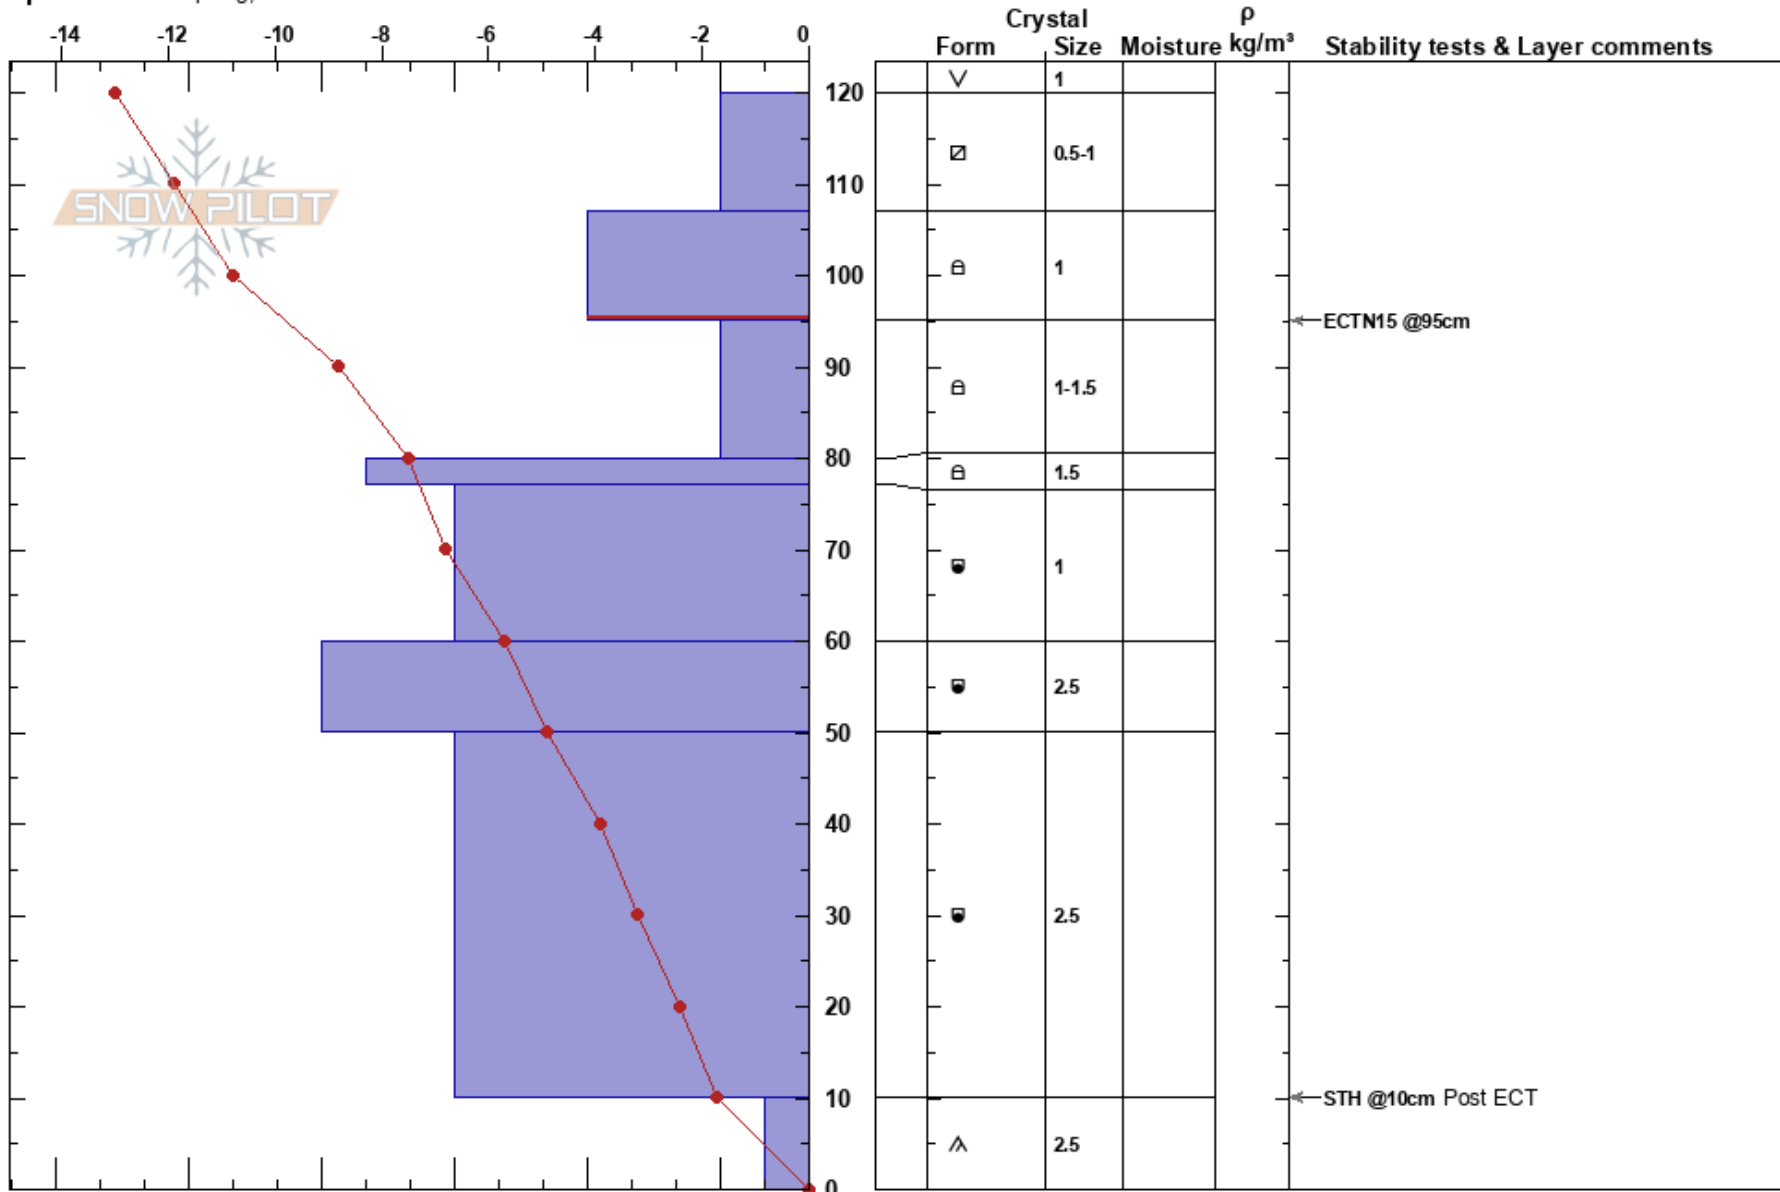

Wolf Creek Pass
 San Juan Range
 CO

Matthew Silverman
 01/14/2025 - 1:47pm
 Co-ord: 37.48538N, -106.78855W
 Slope Angle: 10°
 Wind Loading: previous

Stability:
 Air Temperature: -4.5°C
 Sky Cover: FEW
 Precipitation: NO
 Wind: Calm

HS:120
 107-95cm:Problematic layer

Elevation: 11506 ft
 Aspect: 12°

Specifics: Collapsing, localizer

Notes: