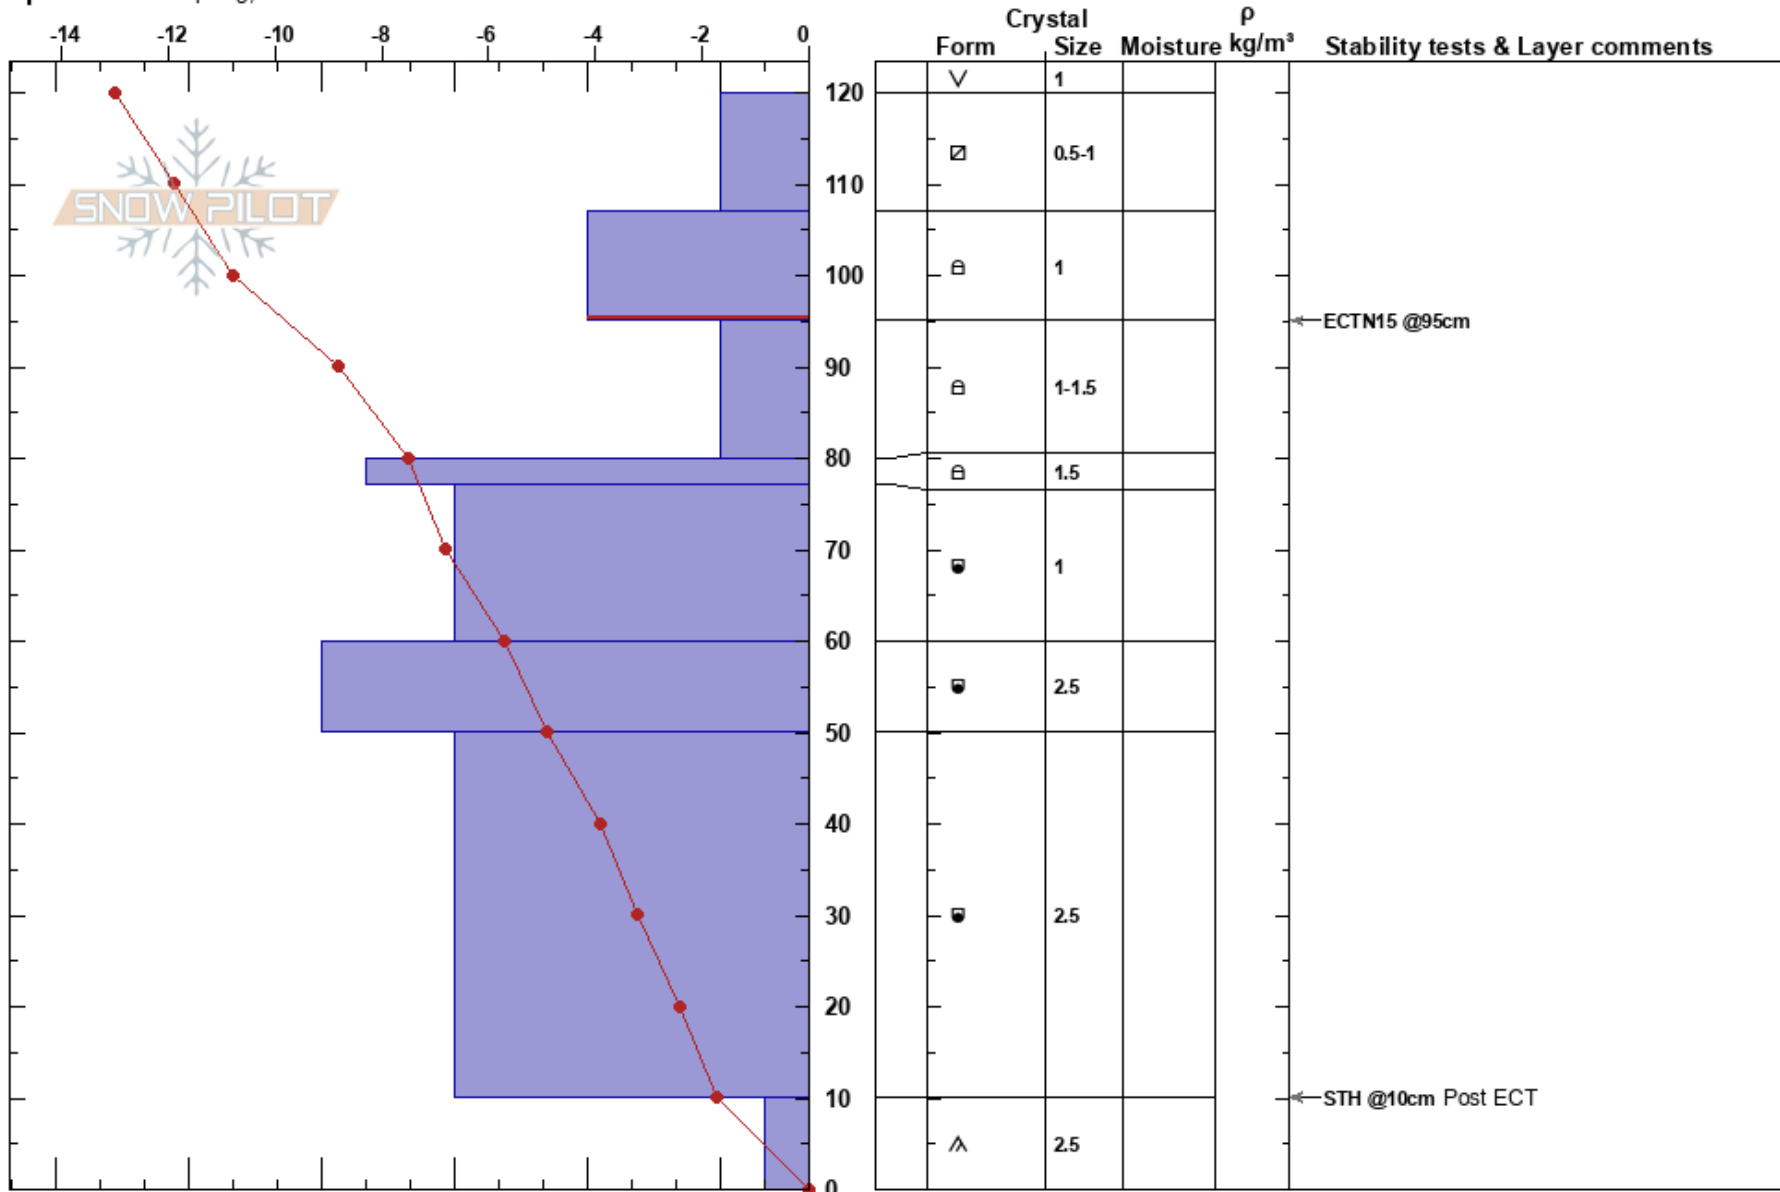

Wolf Creek Pass  
 San Juan Range  
 CO

Matthew Silverman  
 01/14/2025 - 1:47pm  
 Co-ord: 37.48538N, -106.78855W  
 Slope Angle: 10°  
 Wind Loading: previous

Stability:  
 Air Temperature: -4.5°C  
 Sky Cover: FEW  
 Precipitation: NO  
 Wind: Calm

HS:120  
 107-95cm:Problematic layer

Elevation: 11506 ft  
 Aspect: 12°

Specifics: Collapsing, localizer

Notes: