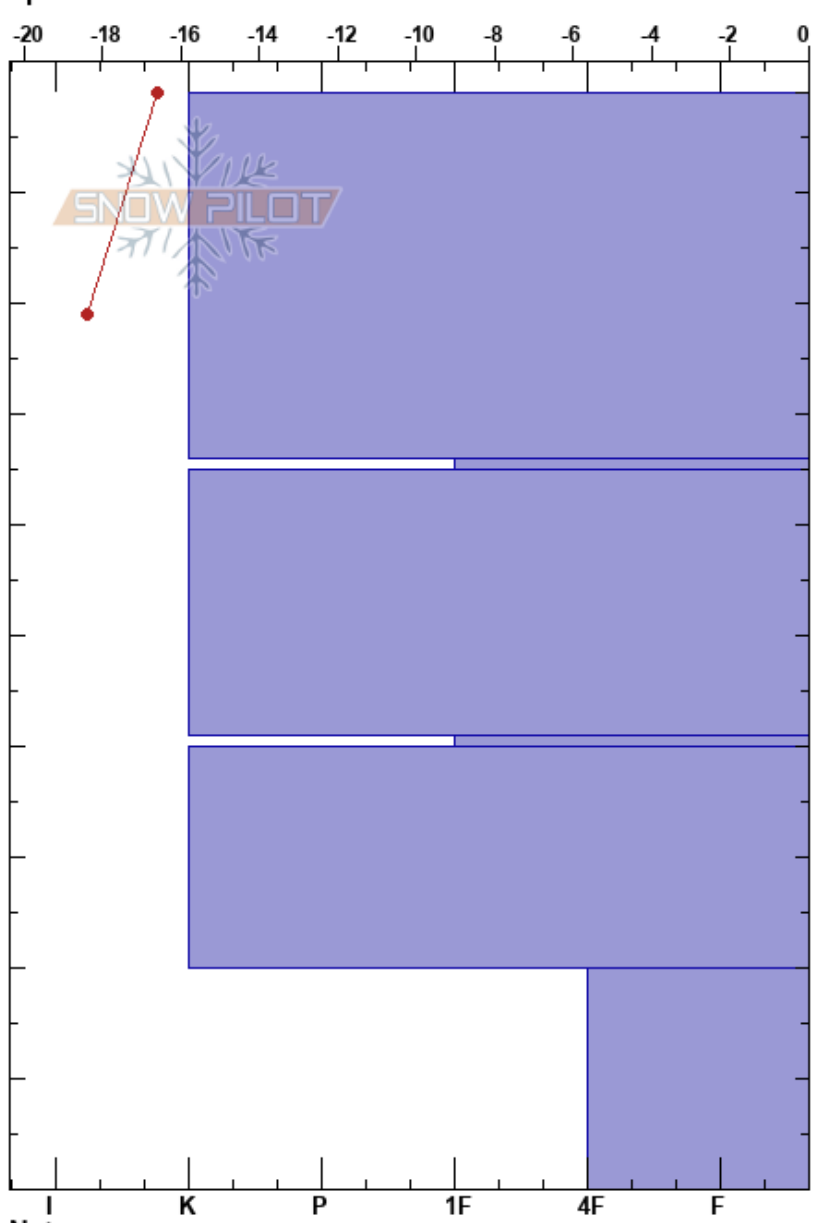

Mine Dumps - Loveland Todd Strader
 Loveland Ski Area 01/14/2025 - 12:45pm
 CO
Elevation: 12135 ft
Aspect:
Specifics:

Stability: **HS:99**
Air Temperature: -15.5°C **PF:10** 20-0cm: Problematic layer
Sky Cover: BKN **PS: 1**
Precipitation: NO
Wind: W Moderate

Elevation (m)	Crystal		ρ kg/m ³	Stability tests & Layer comments
	Form	Size		
99				
80	•		D	
65	□		D	
53	•		D	
40	□		D	
29	•		D	
10	^			

← CT22 @20cm
 ← PST55/100 (End) @20cm
 ← ECTX

Notes:

I K P 1F 4F F