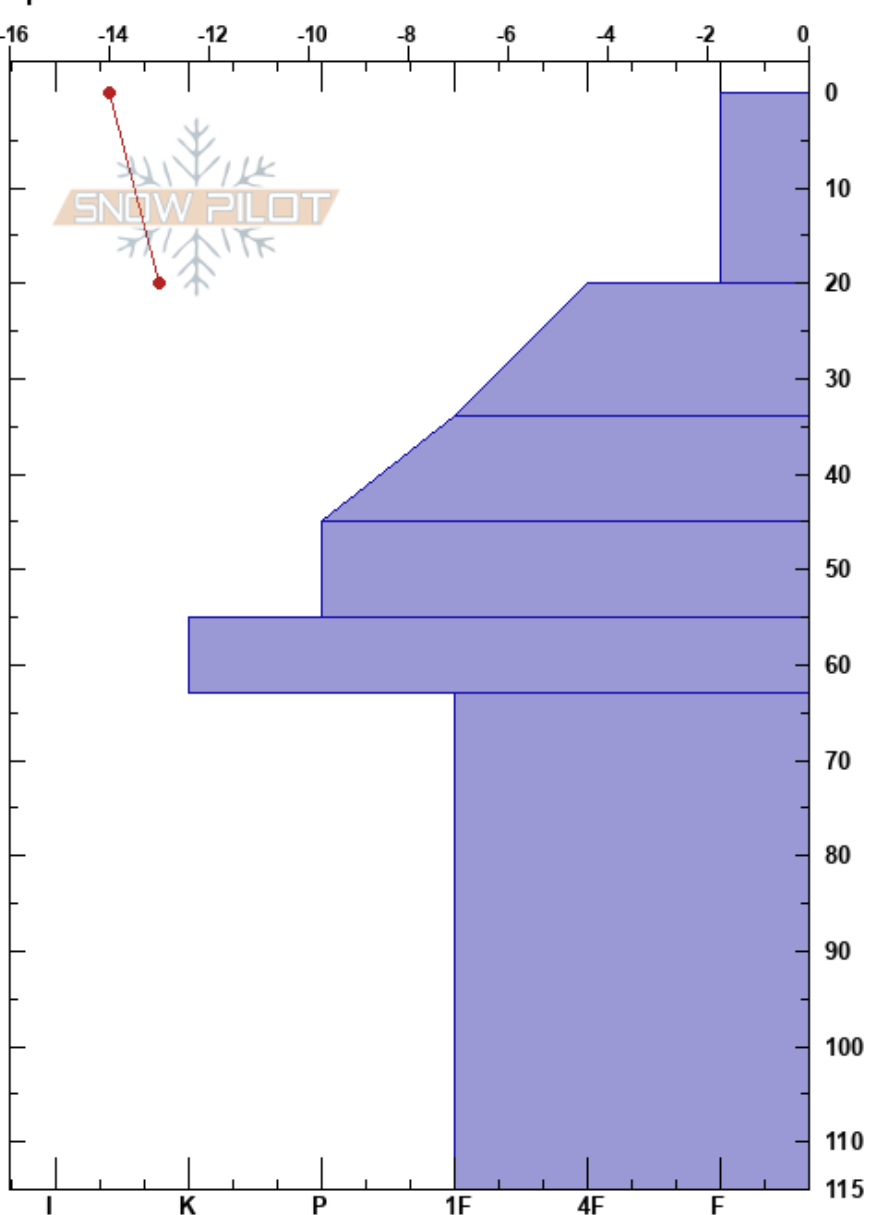

Richmond Basin
 San Juan Range
 CO
 Elevation: 11360 ft
 Aspect: NE
 Specifics:

Peter Wadsworth
 01/14/2025 - 12:11pm
 Co-ord: 37.95460N, -107.71674W
 Slope Angle: 10°
 Wind Loading: no

Stability:
 Air Temperature: -12°C
 Sky Cover: FEW
 Precipitation: NO
 Wind: NW Light Breeze

HS:115
 PF:75 55-63cm:Problematic layer
 PS:20

Depth (cm)	Crystal		Moisture	ρ kg/m ³	Stability tests & Layer comments
	Form	Size			
0					
10	*	0.5	D		
20	/	1	D		
40	/ (•)	2(2)	D		
50	□	1	D		
60	⊙⊙	2	D		← ECTP16 @55cm ← CT16, SC @55cm
70					
80					
90	^	3(2)	D		
100					
110					
115					