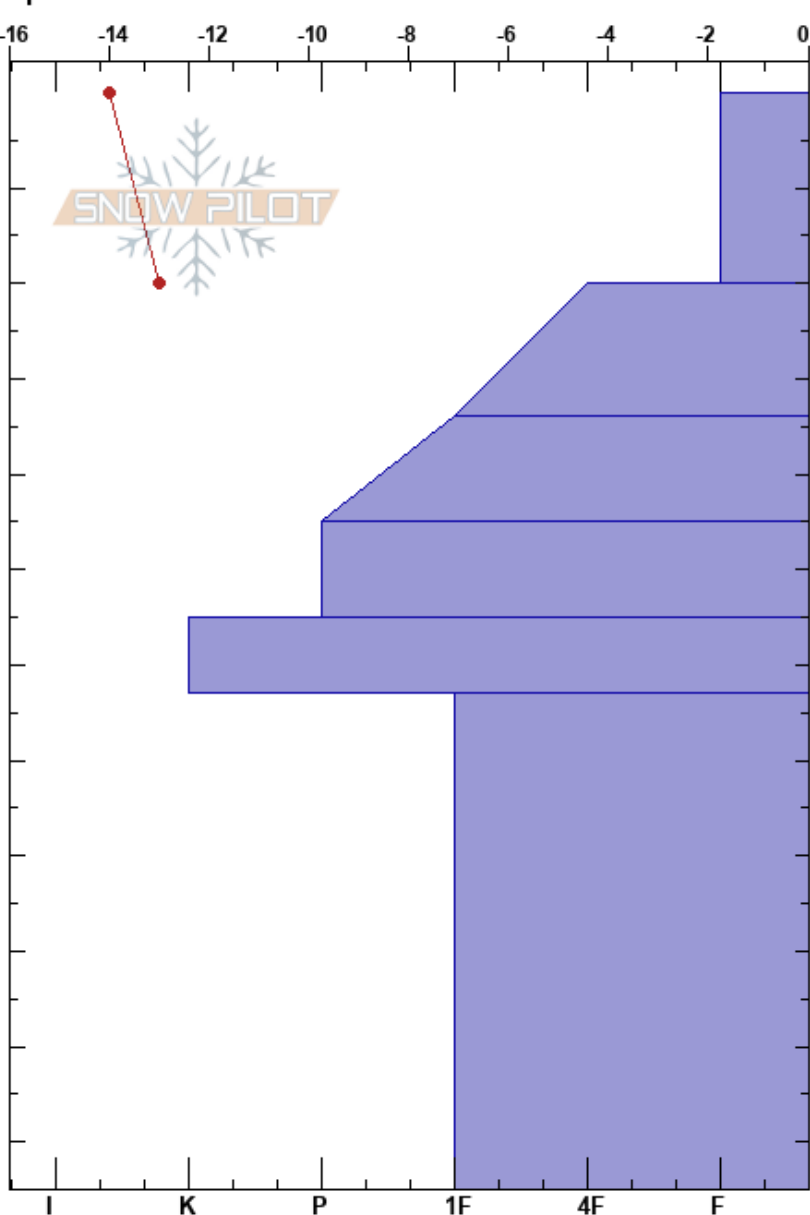

Richmond Basin
 San Juan Range
 CO
Elevation: 11360 ft
Aspect: NE
Specifics:

Peter Wadsworth
 01/14/2025 - 12:11pm
Co-ord: 37.95460N, -107.71674W
Slope Angle: 10°
Wind Loading: no

Stability:
Air Temperature: -12°C
Sky Cover: FEW
Precipitation: NO
Wind: NW Light Breeze

HS:115
PF:75 55-63cm:Problematic layer
PS:20

Form	Crystal		ρ kg/m ³	Stability tests & Layer comments
	Size	Moisture		
*	0.5	D		
/	1	D		
/ (•)	2(2)	D		
□	1	D		
⊙	2	D		← ECTP16 @55cm ← CT16, SC @55cm
^	3(2)	D		