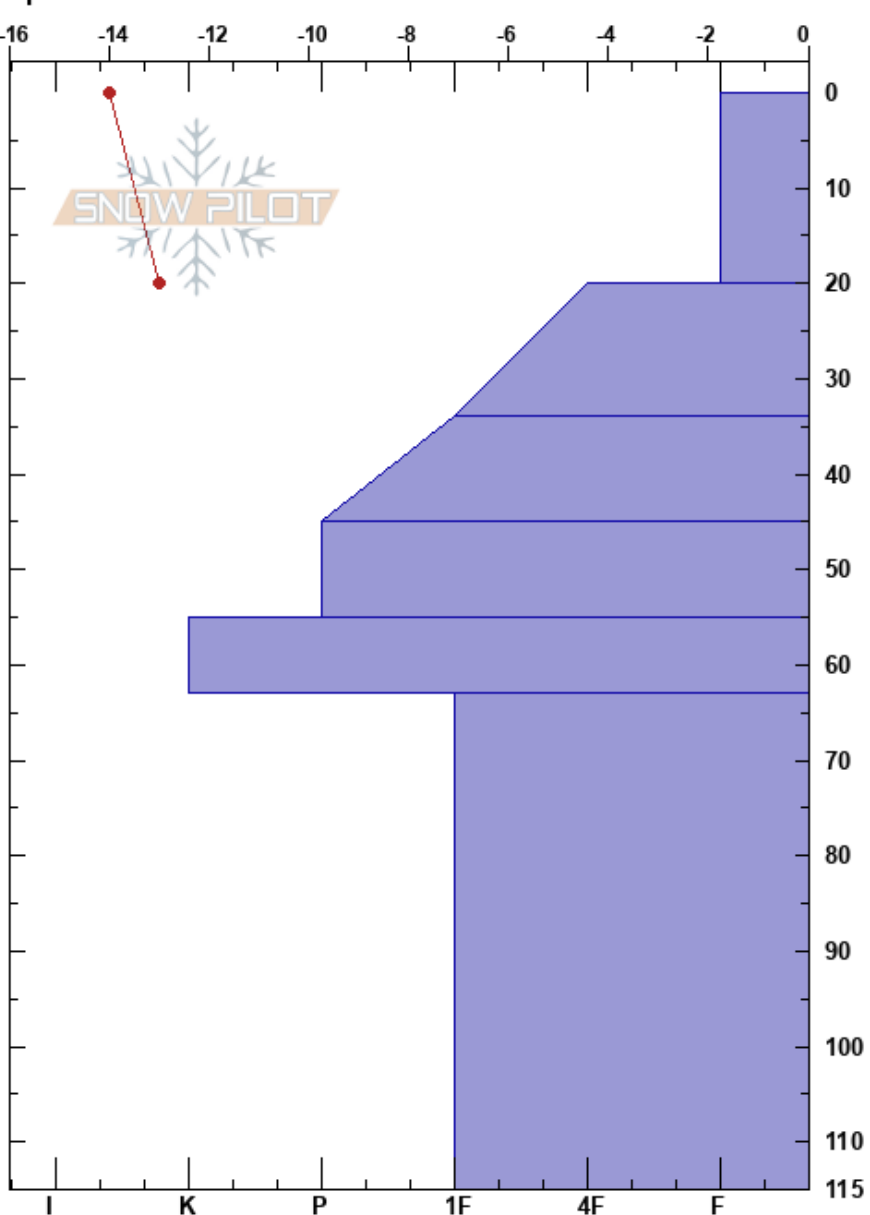

Richmond Basin
 San Juan Range
 CO
Elevation: 11360 ft
Aspect: NE
Specifics:

Peter Wadsworth
 01/14/2025 - 12:11pm
Co-ord: 37.95460N, -107.71674W
Slope Angle: 10°
Wind Loading: no

Stability:
Air Temperature: -12°C
Sky Cover: FEW
Precipitation: NO
Wind: NW Light Breeze

HS:115
PF:75 55-63cm:Problematic layer
PS:20

Depth (cm)	Crystal		Moisture	ρ kg/m ³	Stability tests & Layer comments
	Form	Size			
0					
10	*	0.5	D		
20	/	1	D		
40	/ (•)	2(2)	D		
50	□	1	D		
60	⊙⊙	2	D		← ECTP16 @55cm ← CT16, SC @55cm
70					
80					
90	^	3(2)	D		
100					
110					
115					