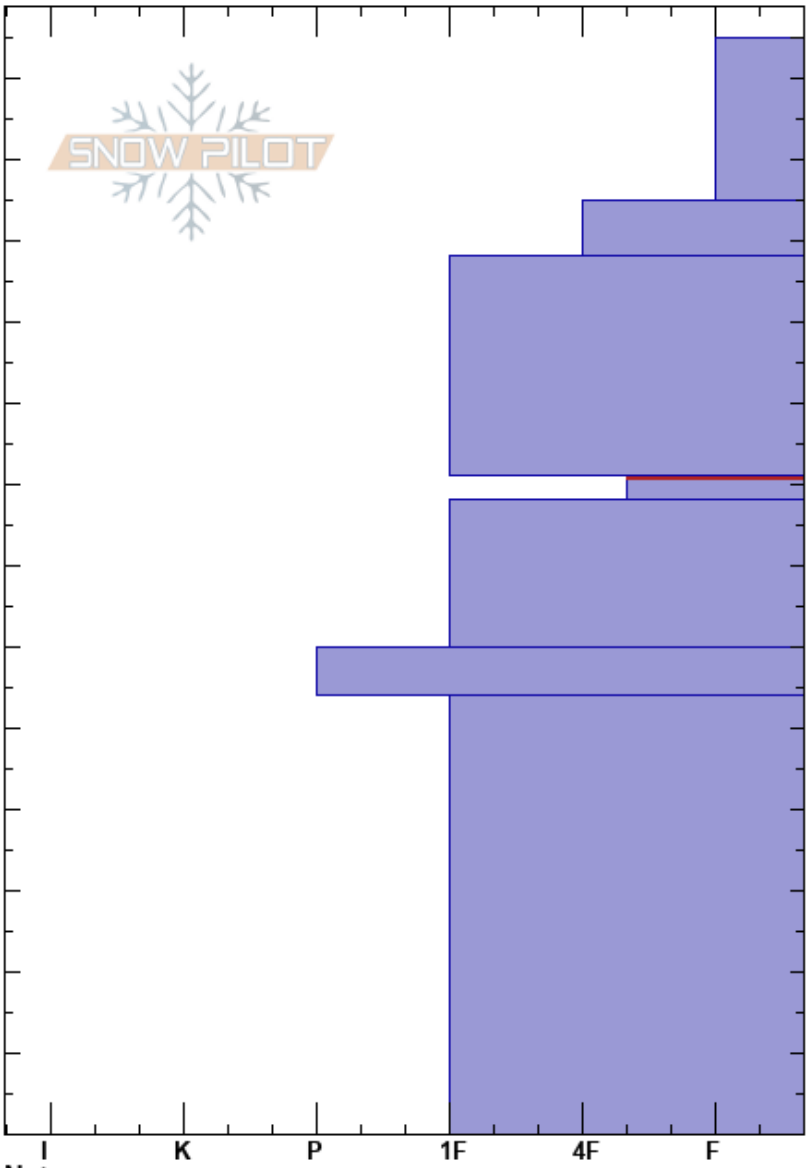

Hayden Hut
 San Juan Range
 CO
Elevation: 11351 ft
Aspect: NE
Specifics:

Cage Vigil
 01/14/2025 - 12:29pm
Co-ord: 13S 261312E 4204346N
Slope Angle: 3°
Wind Loading:

Stability:
Air Temperature: -12°C
Sky Cover: CLR
Precipitation:
Wind: Calm

HS: 135
PS: 10 81-78cm: Problematic layer

Layer Notes:

Height (ft)	Crystal		Moisture	ρ kg/m ³	Stability tests & Layer comments
	Form	Size			
135					
125					
120	+ (/)				
110	•				
95	•				
81	□				← ECTP25 @81cm
70	□				
60	⊙ ⊙				
30	□				
0					↙ CTN