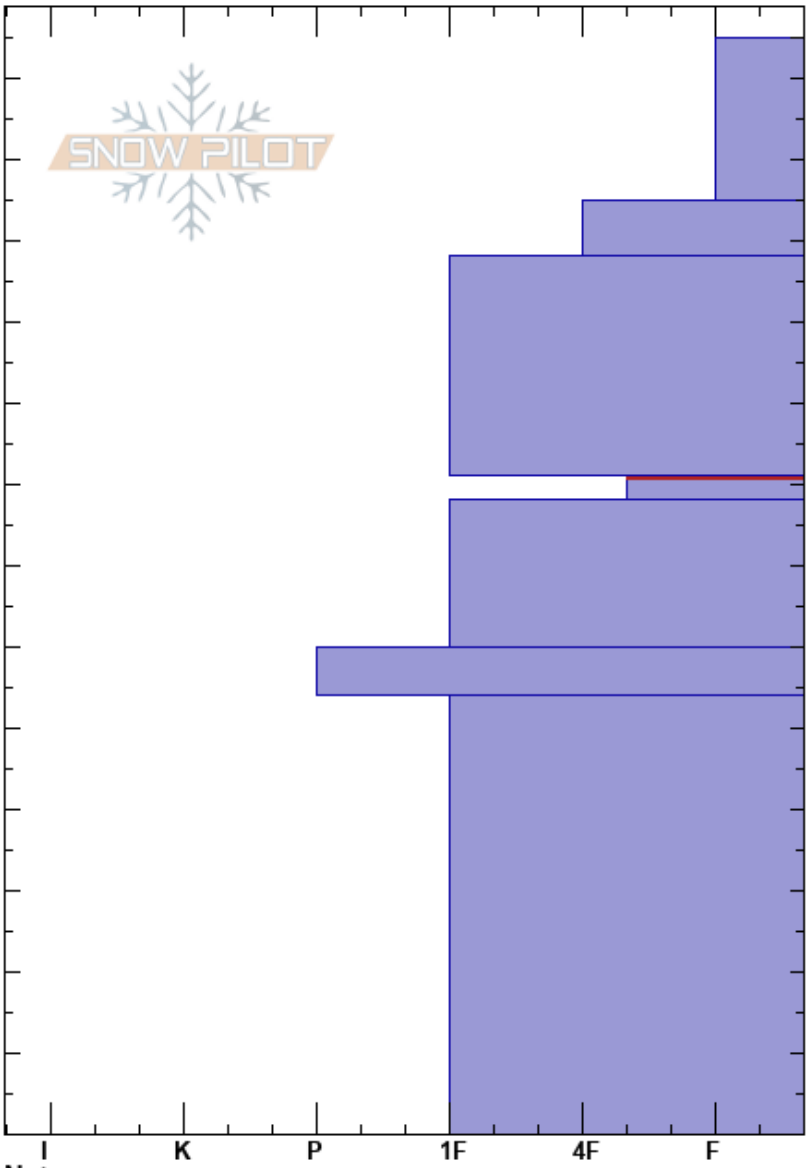

Hayden Hut
 San Juan Range
 CO
Elevation: 11351 ft
Aspect: NE
Specifics:

Cage Vigil
 01/14/2025 - 12:29pm
Co-ord: 13S 261312E 4204346N
Slope Angle: 3°
Wind Loading:

Stability:
Air Temperature: -12°C
Precipitation:
Wind: Calm
HS: 135
PS: 10 81-78cm: Problematic layer
Layer Notes:

Altitude (ft)	Crystal		Moisture	ρ kg/m ³	Stability tests & Layer comments
	Form	Size			
135					
125	+ (/)				
110	•				
95	•				
80	□				← ECTP25 @81cm
70	□				
60	⊙ ⊙				
30	□				
0					← CTN

Notes: