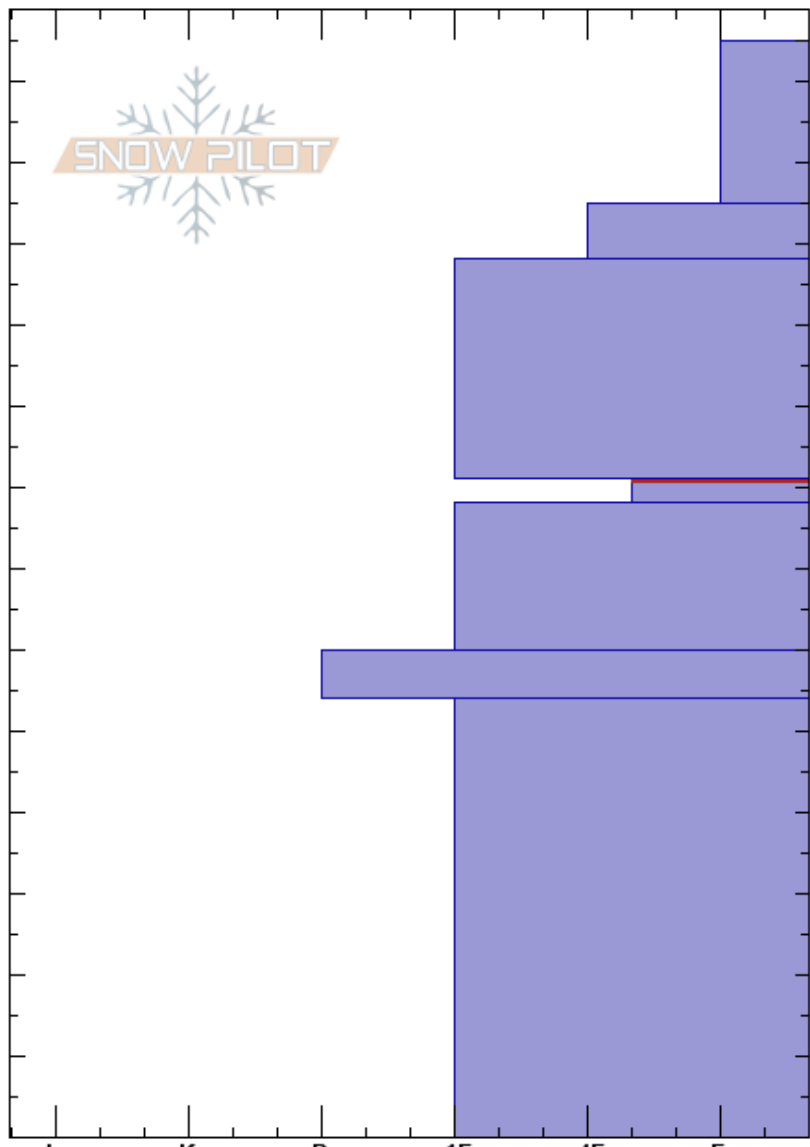

Hayden Hut
 San Juan Range
 CO
 Elevation: 11351 ft
 Aspect: NE
 Specifics:

Cage Vigil
 01/14/2025 - 12:29pm
 Co-ord: 13S 261312E 4204346N
 Slope Angle: 3°
 Wind Loading:

Stability:
 Air Temperature: -12°C
 Sky Cover: CLR
 Precipitation:
 Wind: Calm

HS: 135
 PS: 10 81-78cm: Problematic layer

	Crystal		Moisture	ρ kg/m³	Stability tests & Layer comments
	Form	Size			

	Form	Size	Moisture	ρ kg/m³	Stability tests & Layer comments
135					
130					
120	+ (/)				
110	•				
100					
90	•				
80	□				← ECTP25 @ 81cm
70	□				
60	⊙ ⊙				
50					
40					
30	□				
20					
10					
0					← CTN