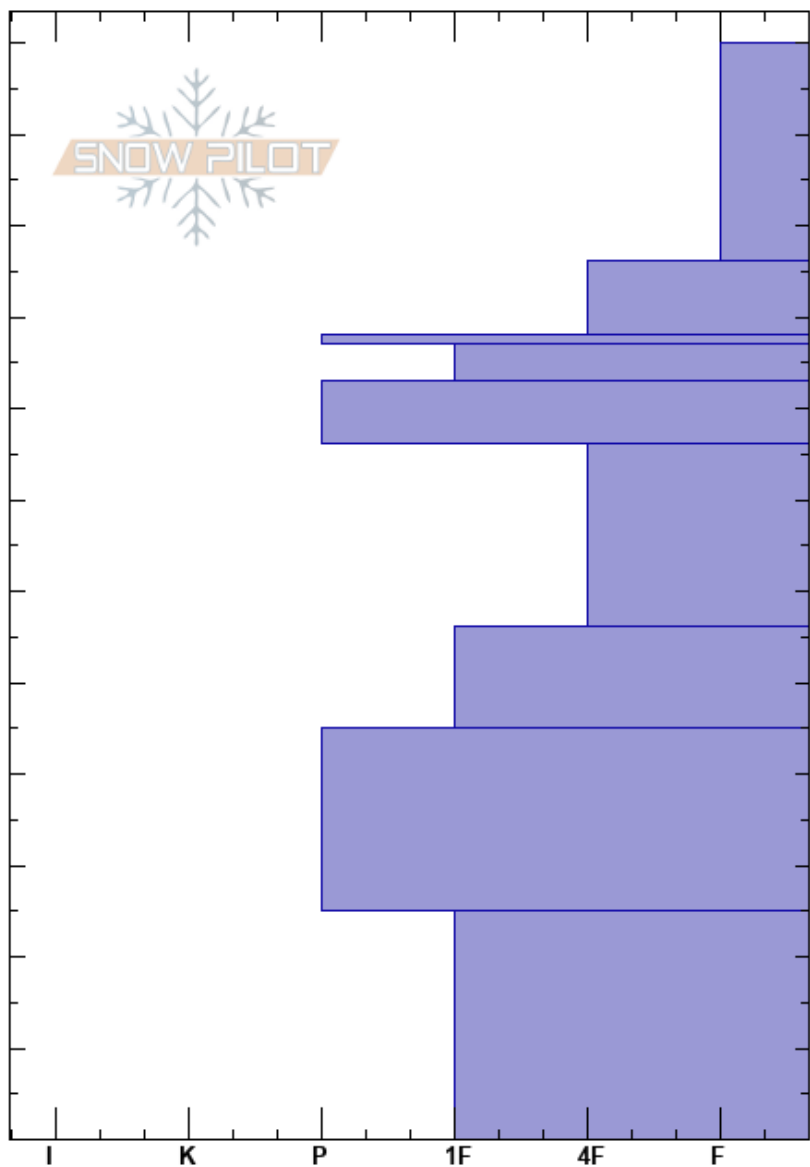

Hayden hut meadow
San Juan Range
CO
Elevation: 3442 m
Aspect: 0°
Specifics:

Josh Fine
01/14/2025 - 12:00pm
Co-ord:
Slope Angle: 5°
Wind Loading:

Stability:
Air Temperature: -12°C
Sky Cover: CLR
Precipitation: NO
Wind: N Calm
HS:120
PF:75
PS:20
Layer Notes:

Height (m)	Crystal		ρ kg/m ³	Stability tests & Layer comments
	Form	Size		
120				
110				
100				
90				
80				
70				
60				
50				
40				
30				
20				
10				
0				

CT23, Q1 @76cm
ECTP24 @76cm

Notes: