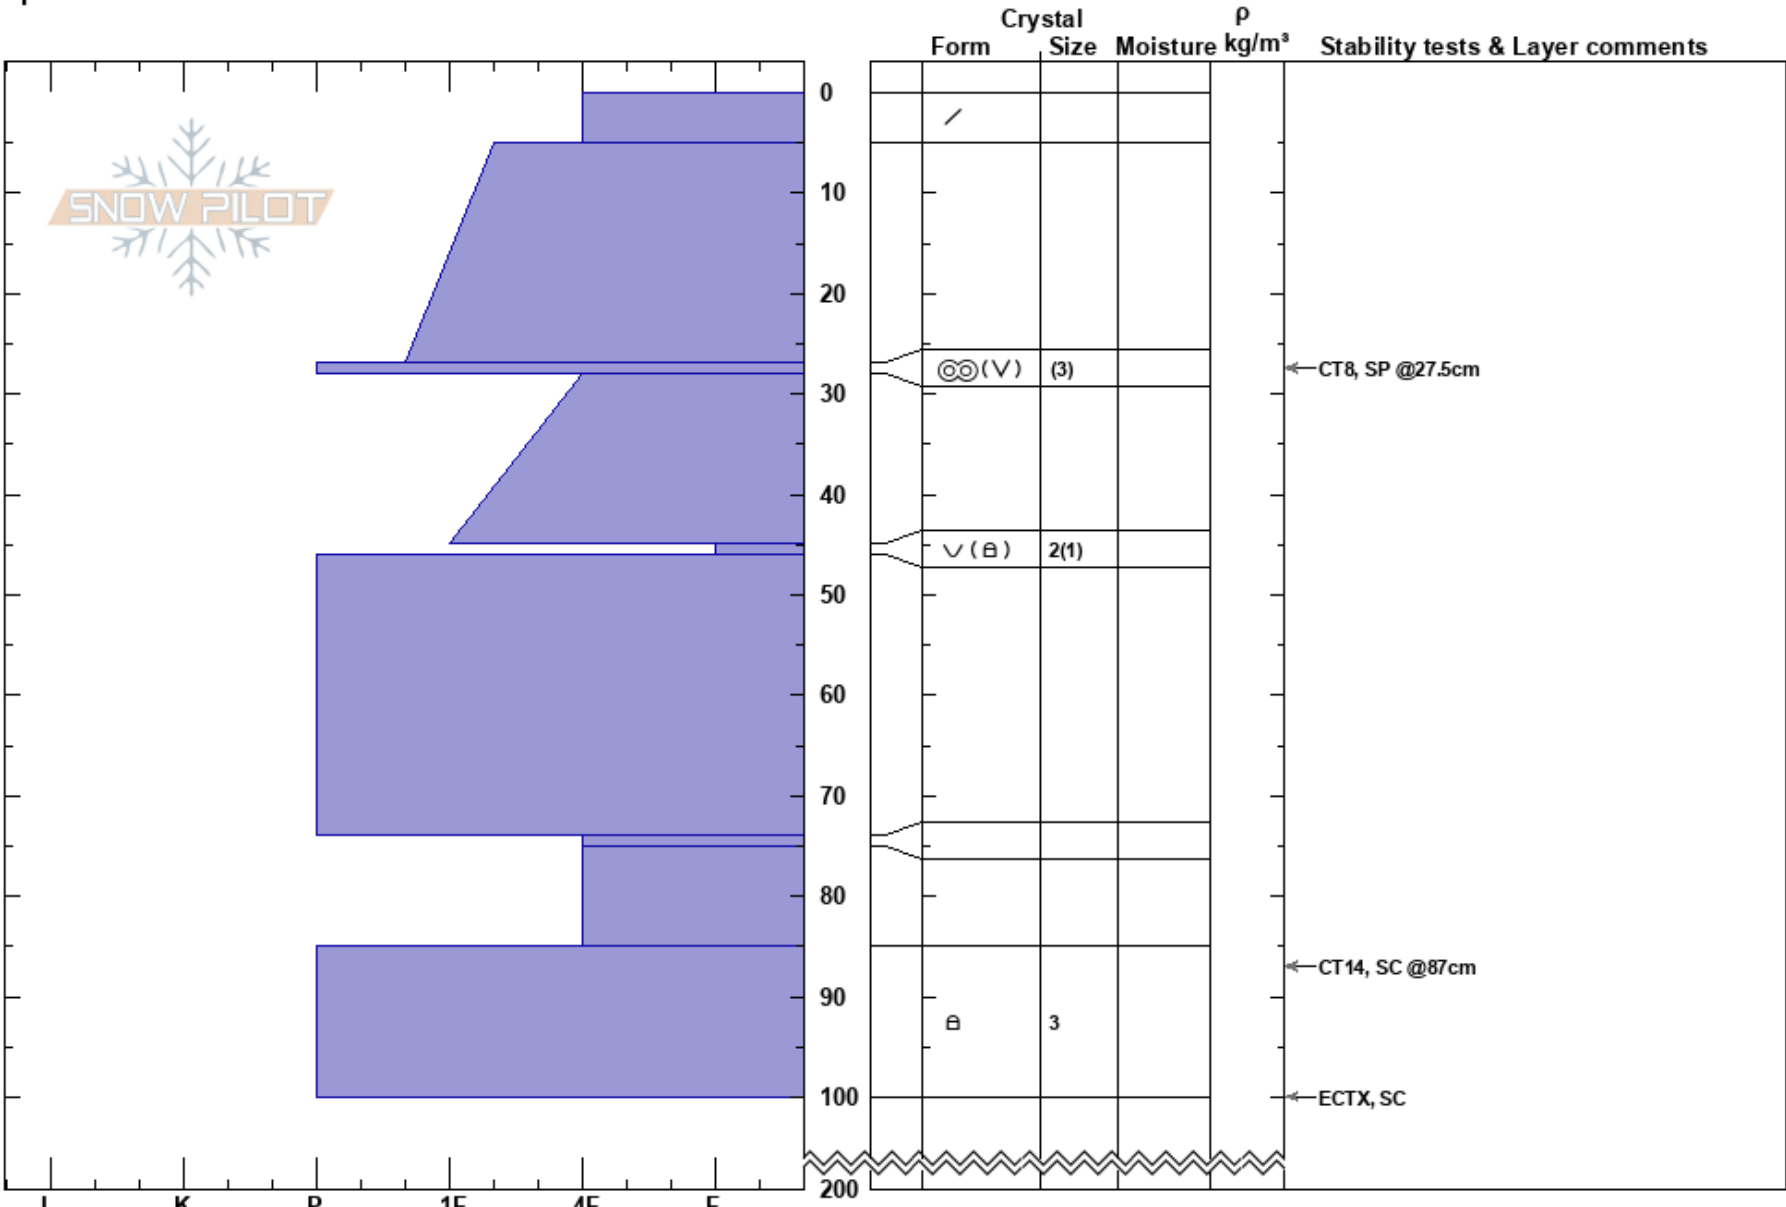

Simpsons
 Babine Range
 BC
Elevation: 1530 m
Aspect: SE
Specifics:

Caylin Holland
 14/01/2025 - 10:20
Co-ord:
Slope Angle: 32°
Wind Loading: yes

Stability:
Air Temperature: 1.7°C **HS:**200 **PF:**35 45-46cm:Problematic layer
Sky Cover: OVC
Precipitation: NO
Wind: SW Moderate

Notes: small trees and meadows on nose of ridge