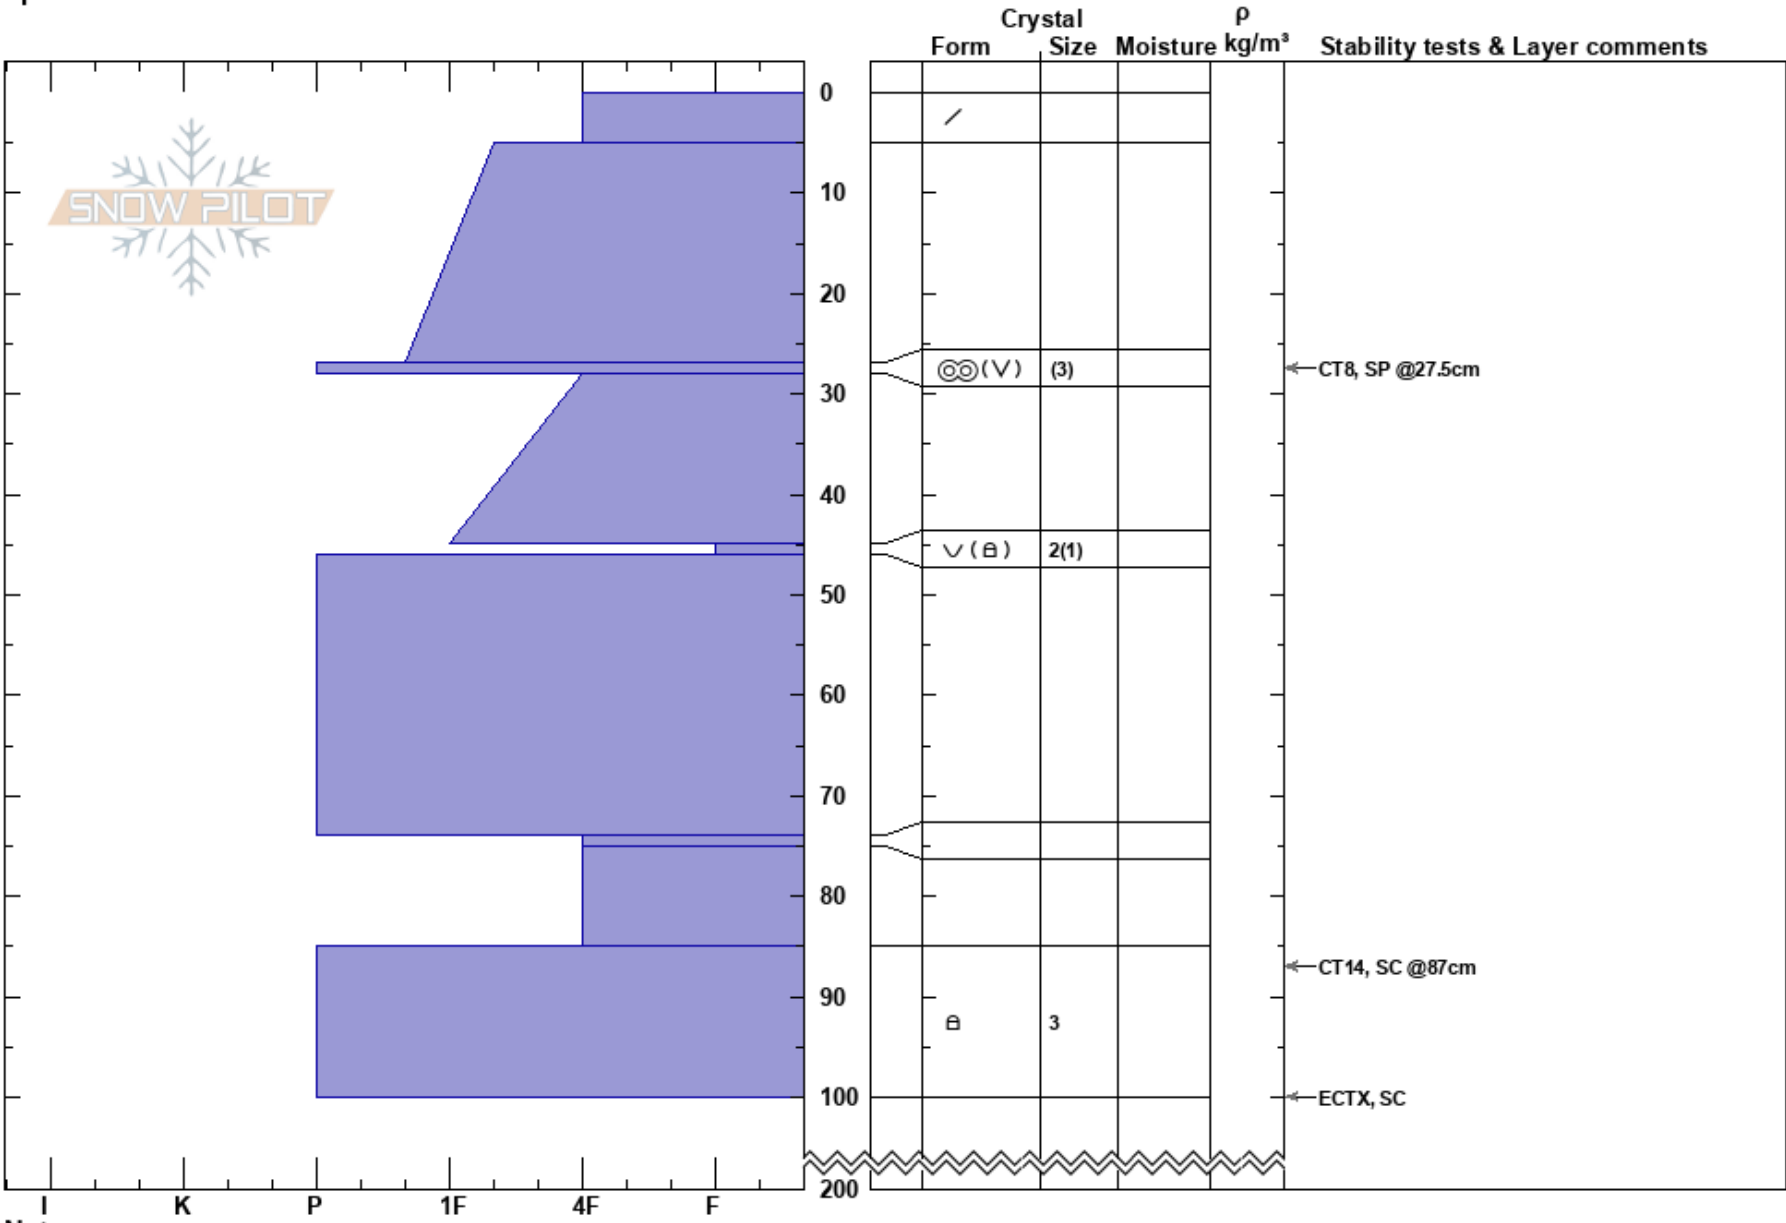

Simpsons
 Babine Range
 BC
Elevation: 1530 m
Aspect: SE
Specifics:

Caylin Holland
 14/01/2025 - 10:20
Co-ord:
Slope Angle: 32°
Wind Loading: yes

Stability:
Air Temperature: 1.7°C **HS:**200 **PF:**35 45-46cm:Problematic layer
Sky Cover: OVC
Precipitation: NO
Wind: SW Moderate

Notes: small trees and meadows on nose of ridge