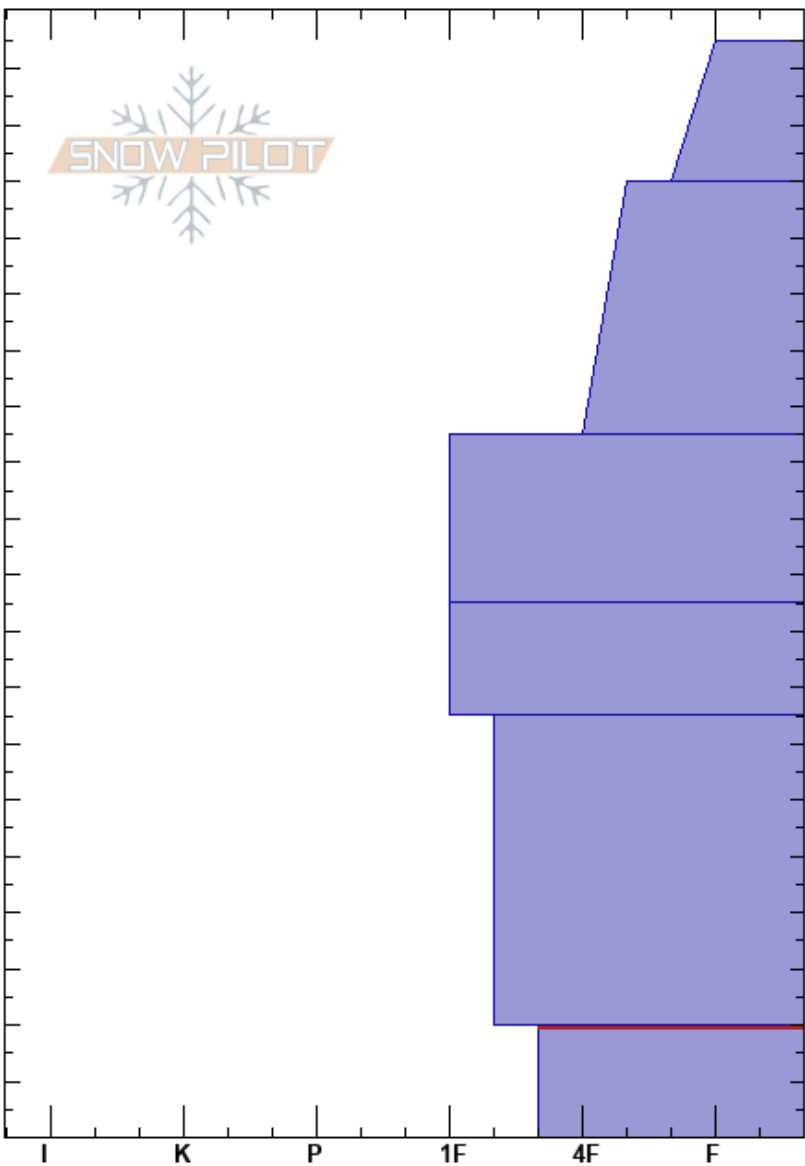

Above Hidden Lakes
 Gallatin Range-N
 MT
 Elevation: 9400 ft
 Aspect: 0°
 Specifics:

Dave Zinn
 01/14/2025 - 11:15am
 Co-ord: 45.25084N, -111.16159W
 Slope Angle: 25°
 Wind Loading: no

Stability: Good
 Air Temperature:
 Sky Cover: CLR
 Precipitation: NO
 Wind: W Calm

HS:195
 PF:75 20-0cm: Problematic layer

Crystal Form	Crystal Size	Moisture	ρ kg/m ³	Stability tests & Layer comments
+ (✓)				
/				← ECTN14 @170cm
•				
⊖	0.5-1			
⊖	1-2			
⊖	2-3			

Notes: