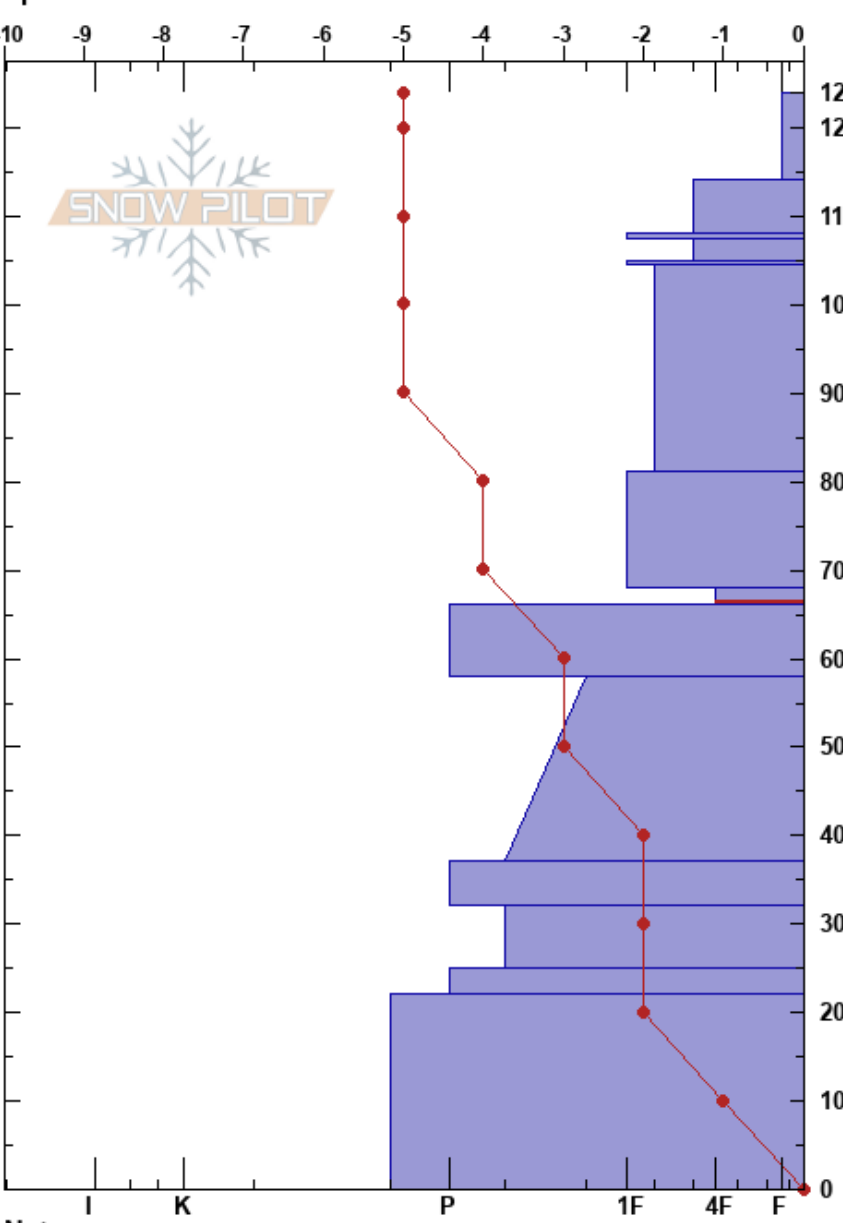

Shed 5 SZ  
 Lewis Range  
 MT  
 Elevation: 5774 ft  
 Aspect: E  
 Specifics:

Jackson George  
 01/14/2025 - 11:35am  
 Co-ord: 48.25546N, -113.48041W  
 Slope Angle: 33°  
 Wind Loading: yes

Stability: Good  
 Air Temperature: -6°C  
 Sky Cover: OVC  
 Precipitation: S-1  
 Wind: W Light Breeze

HS:124  
 Layer Notes:  
 68-66cm: Problematic layer

Height (cm)	Crystal		Moisture	$\rho$ kg/m <sup>3</sup>	Stability tests & Layer comments
	Form	Size			
124					
120	+		D		
110	/		D		← ECTN4 @114cm ← CT17, Q3 @114cm
100	∇		D		← ECTN12 @105cm ← ECTN14 @105cm ← CT19, Q2 @105cm
90	•		D		
80	•		D		
70	B	0.5-1	D		← PST87/100 (End) @67cm
60	⊙⊙		D		
50	•		D		
40	⊙⊙		D		
30	•		D		
20	⊙⊙		D		
10	⊕		D		
0					