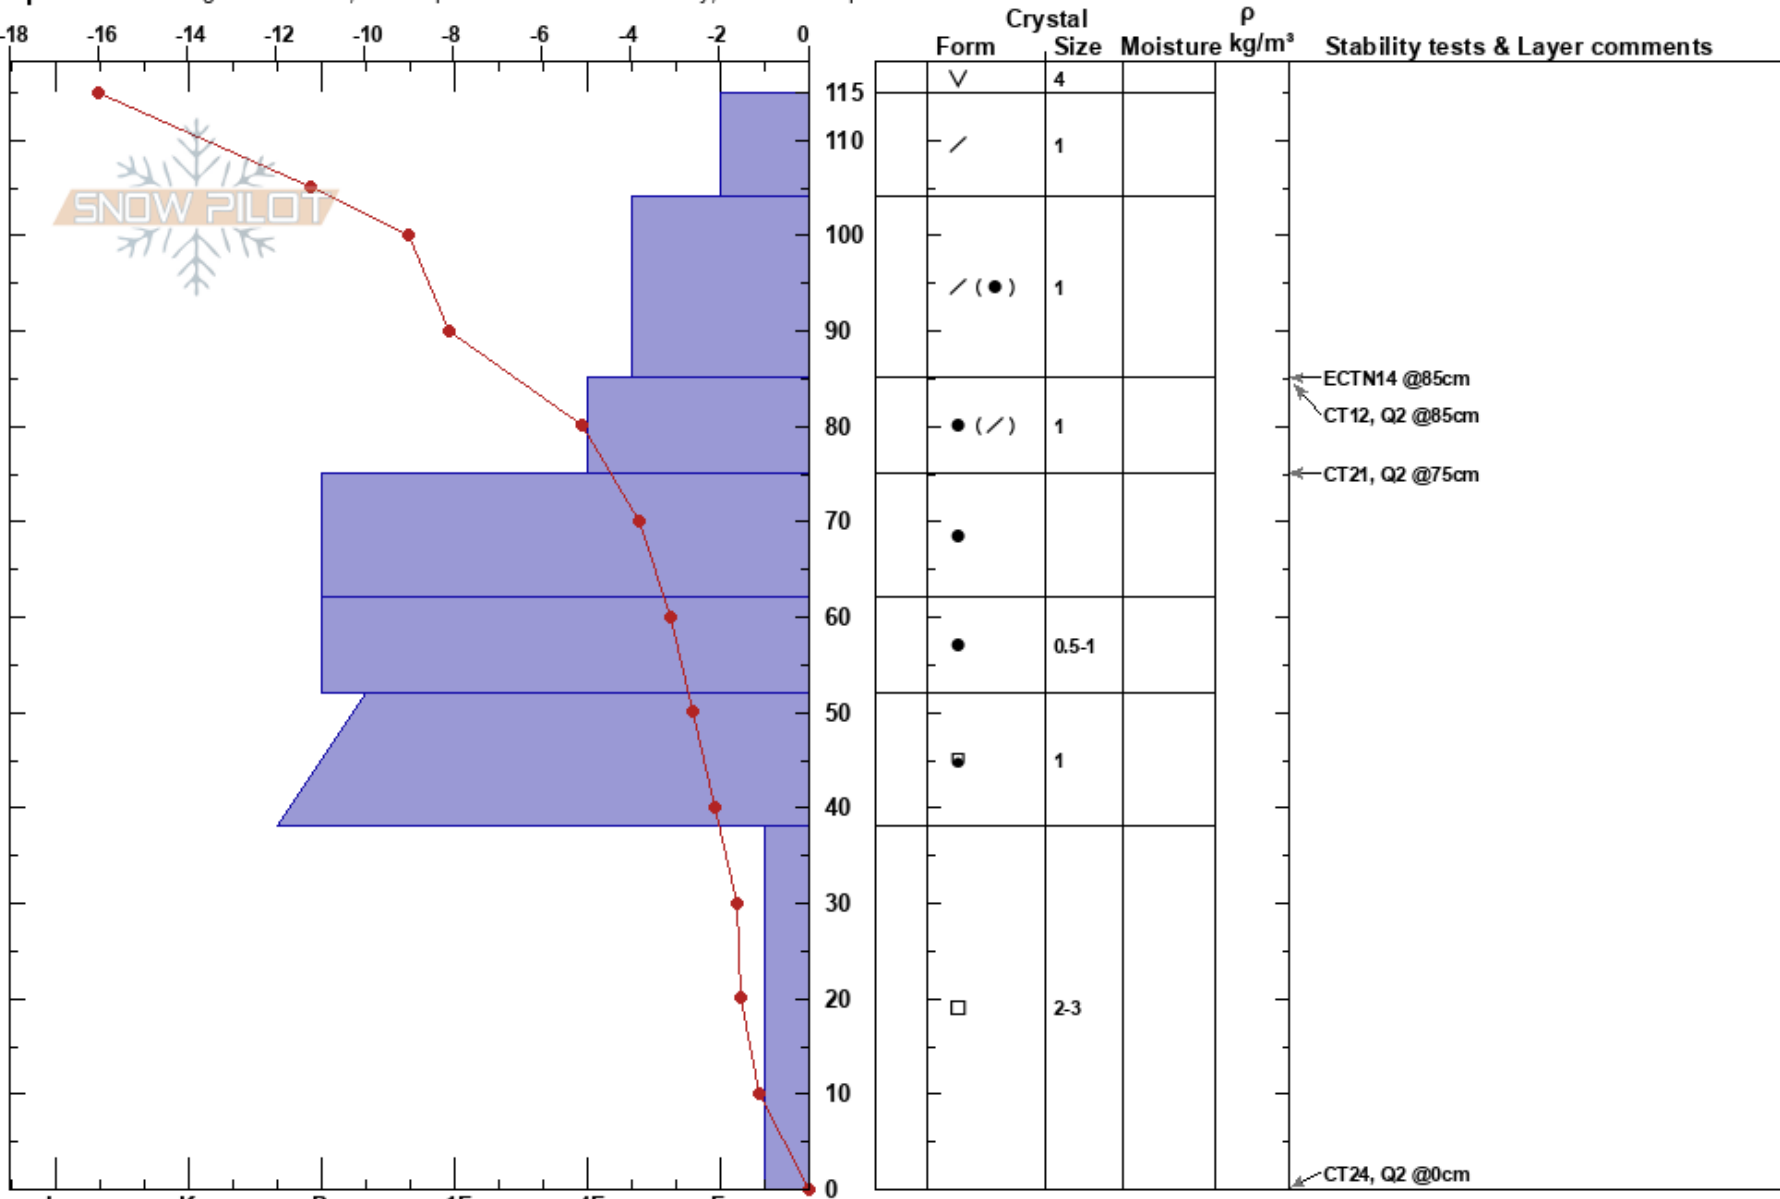

YC STF Meadow West  
 Madison Range-N  
 MT  
 Elevation: 8230 ft  
 Aspect: 310°

Asa Dickerson  
 01/14/2025 - 11:30am  
 Co-ord: 45.22292N, -111.42422W  
 Slope Angle: 21°  
 Wind Loading: yes

Stability: **HS:115**  
 Air Temperature: -9.1°C  
 Sky Cover: FEW  
 Precipitation: NO  
 Wind: Calm  
 PF: 15  
 PS: 50  
 38-0cm: Problematic layer

Specifics: Pit dug in a Ski Area; Pit is representative of backcountry; We skied slope

Notes: Pit dug by Asa Dickerson and Jordan Allen outside the ski area boundary. Grom Score of 5.