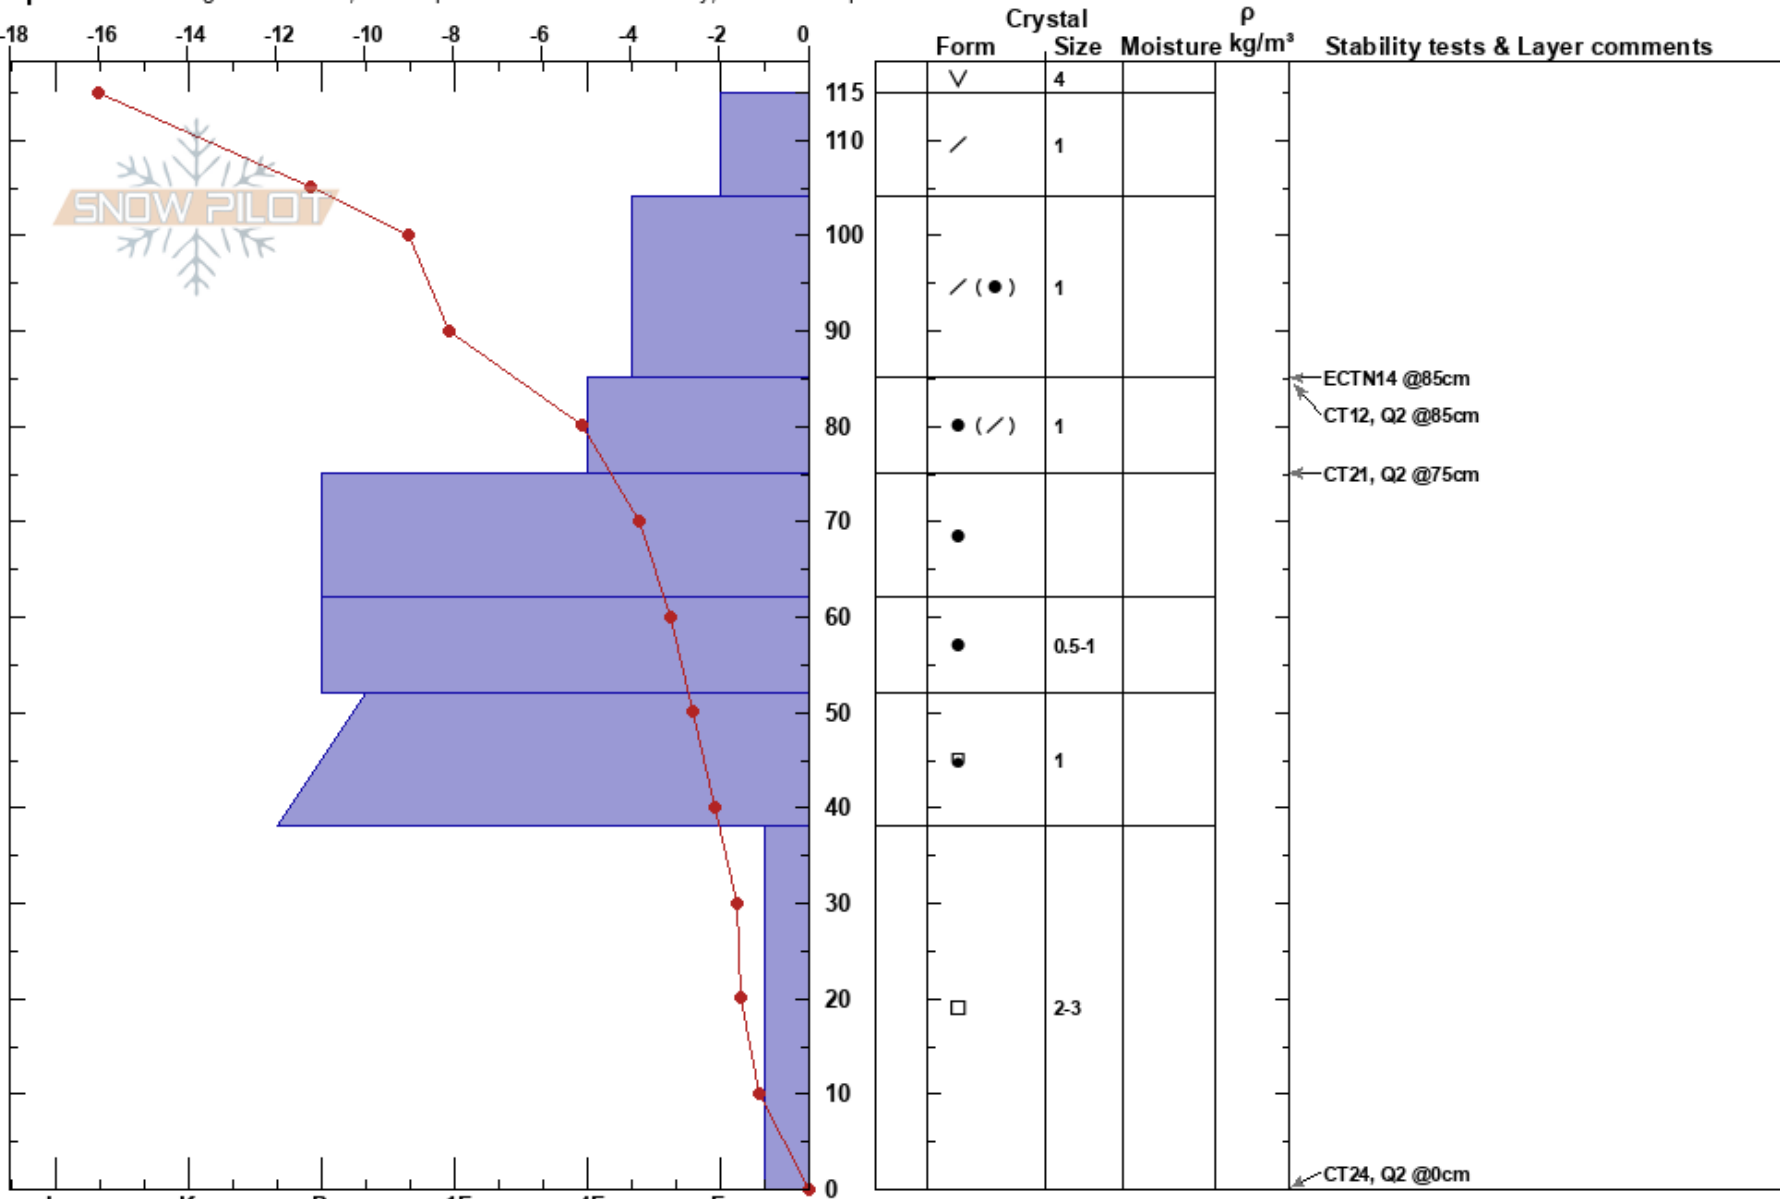

YC STF Meadow West
 Madison Range-N
 MT
 Elevation: 8230 ft
 Aspect: 310°

Asa Dickerson
 01/14/2025 - 11:30am
 Co-ord: 45.22292N, -111.42422W
 Slope Angle: 21°
 Wind Loading: yes

Stability: **HS:115**
 Air Temperature: -9.1°C **PF:15** 38-0cm: Problematic layer
 Sky Cover: FEW **PS:50**
 Precipitation: NO
 Wind: Calm

Specifics: Pit dug in a Ski Area; Pit is representative of backcountry; We skied slope

Notes: Pit dug by Asa Dickerson and Jordan Allen outside the ski area boundary. Grom Score of 5.