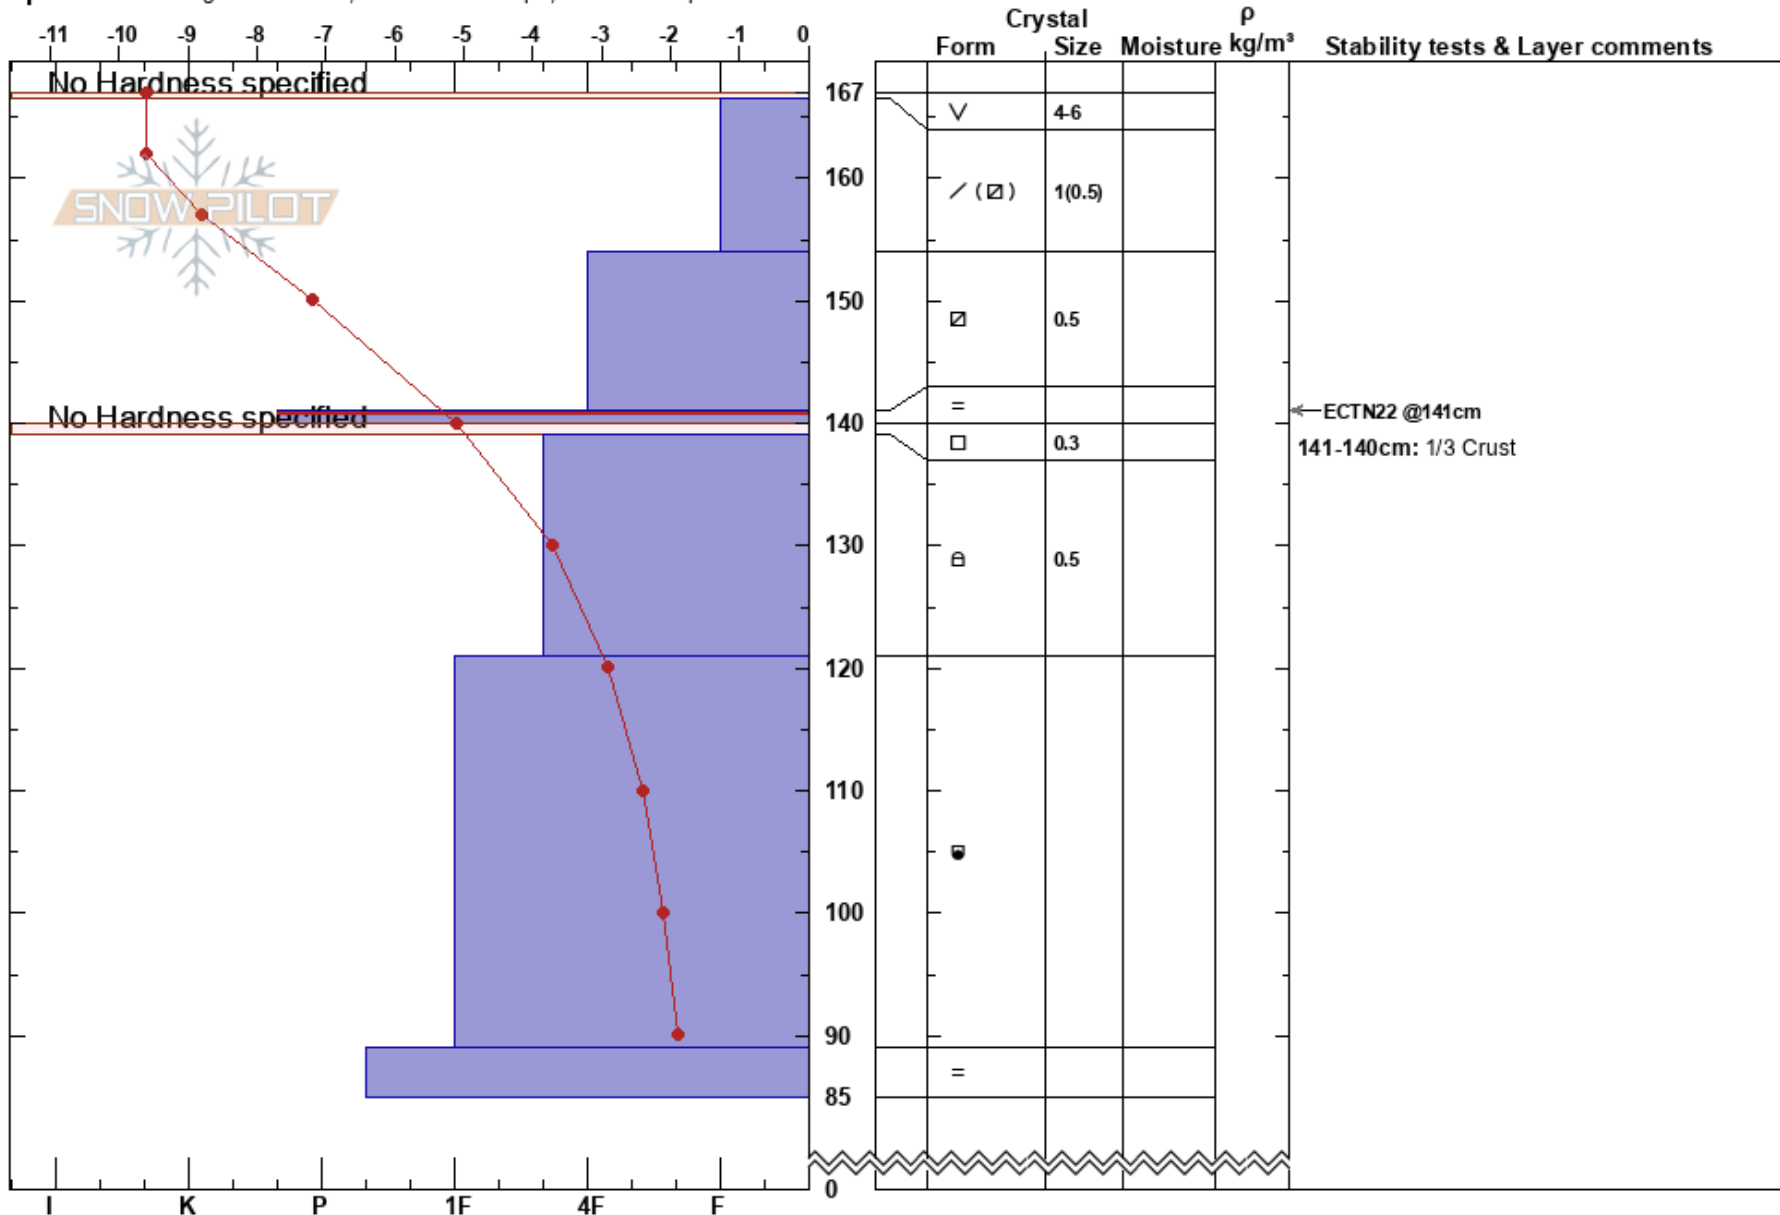

Silver Basin
 Silver Valley Area
 ID
 Elevation: 5500 ft
 Aspect: N

Drew Mahan
 01/14/2025 - 12:30pm
 Co-ord:
 Slope Angle: 25°
 Wind Loading: no

Stability:
 Air Temperature: -3.3°C
 Sky Cover: FEW
 Precipitation: NO
 Wind: W Light Breeze

HS:167
 PF:40
 PS: 15
 Layer Notes:
 141-140cm: 1/3 Crust
 141-140cm: Problematic layer

Specifics: Pit dug in a Ski Area; Ski tracks on slope; We skied slope

Notes: