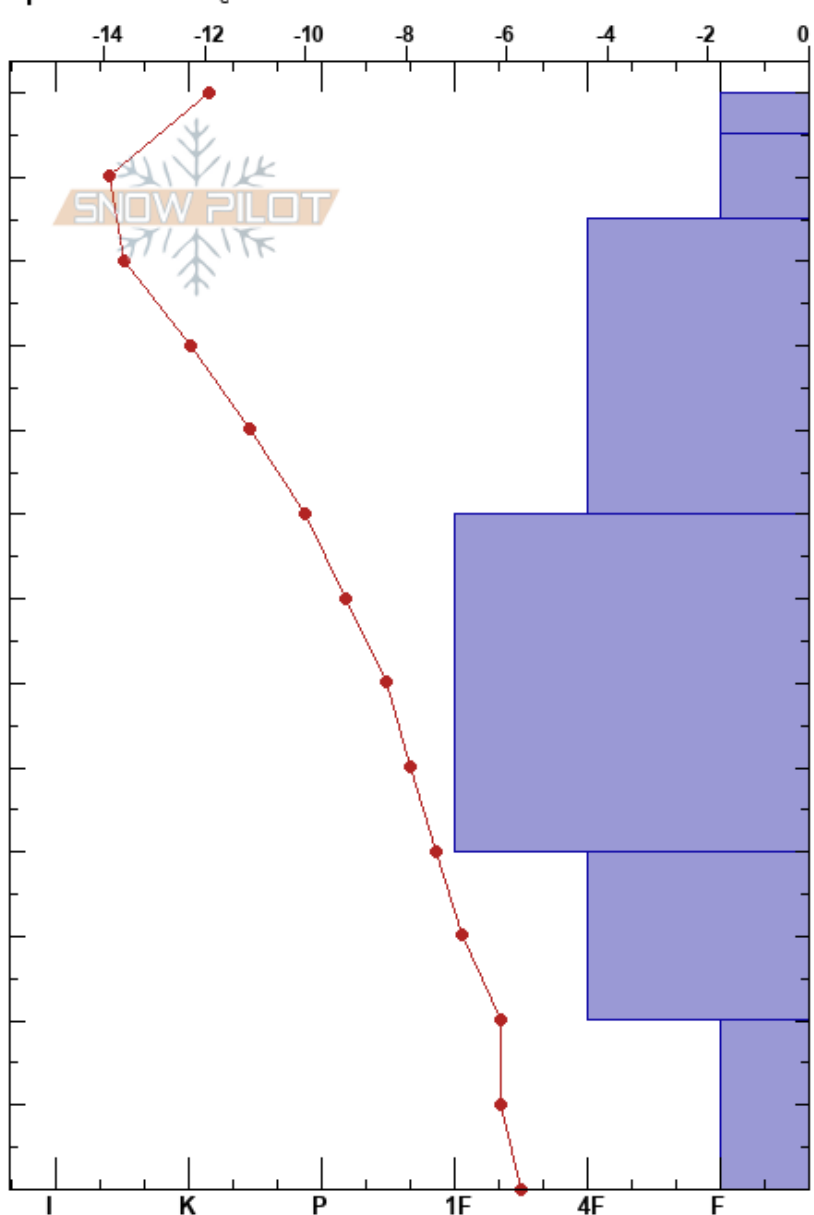

Hells Canyon, Sloth
 Wasatch Range
 UT
 Elevation: 8626 ft
 Aspect: N
 Specifics: Cracking

Anders Amrein
 01/14/2025 - 12:30pm
 Co-ord: 41.21318N, -111.88204W
 Slope Angle: 28°
 Wind Loading: previous

Stability: **HS:130**
 Air Temperature: -12.5°C **PF:45** 20-0cm: Problematic layer
 Sky Cover: X **PS:25**
 Precipitation: S-1
 Wind: NW Light Breeze

Form	Crystal		ρ kg/m ³	Stability tests & Layer comments
	Size	Moisture		
+	2	D		
/	1	M		
□	0.5			
□	0.3			← CT17 @80cm
⊖	1	D		
^	2	D		← CT21 @20cm ← ECTN22 @20cm
				← ECTX

Notes: ECT+ @ 20cm old, faceted snow.